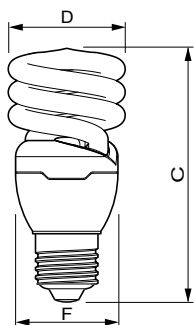

Full product code	872790092578400
Order product name	Tornado T2 15W WW E27 220-240V 1PF/6
EAN/UPC - Product	8727900925784

Order code	92578400
Numerator - Quantity Per Pack	1
Numerator - Packs per outer box	6
Material Nr. (12NC)	929689114708
Net Weight (Piece)	0.054 kg

Dimensional drawing

Product	D (max)	C (max)	F (max)
Tornado T2 15W WW E27 220-240V 1PF/6	51.5 mm	107.5 mm	42.5 mm

QSPIR-F Erp 15W/827 E27 220-240V 50/60Hz