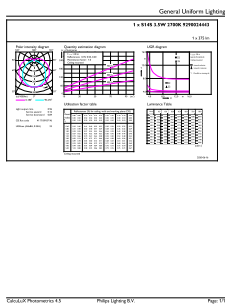

Other LEDtube

Approval Marks	RoHS compliance CE marking KEMA Keur certificate
Energy Consumption kWh/1000 h	4 kWh
Product Data	
Full product code	871951426358100
Order product name	LED 3.5W 500mm S14S WW ND 1CT/4
EAN/UPC - Product	8719514263581

Order code	929002444301
Numerator - Quantity Per Pack	1
Numerator - Packs per outer box	4
Material Nr. (12NC)	929002444301
Net Weight (Piece)	0.140 kg

Dimensional drawing

Product	D1	D2	A1	A2	A3
LED 3.5W 500mm S14S WW ND 1CT/4	30 mm	30 mm	466.8 mm		499 mm

LED 220-240V 3.5-60W 375lm 2700K S14S

Photometric data

LEDtube 3,5W S14S 375lm 827

LEDtube 2,2W S14S 250lm 827

LEDtube 2,2W S14S 250lm

Other LEDtube

Lifetime

LEDtube 30K