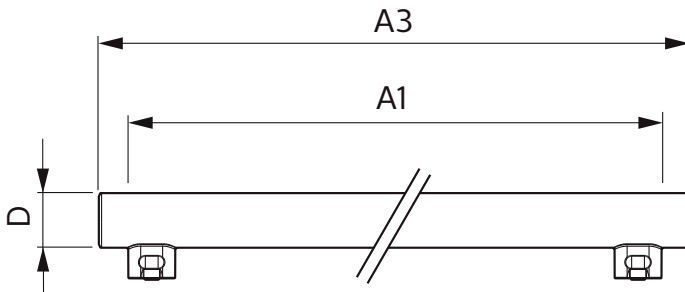

Product data

General Information	
Cap-Base	S14S [S14s]
EU RoHS compliant	Yes
Nominal Lifetime (Nom)	30000 h
Switching Cycle	50000X
Technical Type	3.5-60W
Light Technical	
Color Code	827 [CCT of 2700K]
Beam Angle (Nom)	140 °
Luminous Flux (Nom)	375 lm
Color Designation	Warm White (WW)
Correlated Color Temperature (Nom)	2700 K
Luminous Efficacy (rated) (Nom)	107.00 lm/W
Color Consistency	<6
Color Rendering Index (Nom)	80
LLMF At End Of Nominal Lifetime (Nom)	70 %
Operating and Electrical	
Input Frequency	50 to 60 Hz
Power (Nom)	3.5 W
Lamp Current (Nom)	32 mA
Starting Time (Nom)	0.5 s

Warm Up Time to 60% Light (Nom)	0.5 s
Power Factor (Nom)	0.4
Voltage (Nom)	220-240 V
Temperature	
T-Ambient (Max)	45 °C
T-Ambient (Min)	-20 °C
T-Storage (Max)	65 °C
T-Storage (Min)	-40 °C
T-Case Maximum (Nom)	30 °C
Controls and Dimming	
Dimmable	No
Mechanical and Housing	
Bulb Finish	Frosted
Bulb Material	Plastic
Product Length	500 mm
Approval and Application	
Energy Efficiency Label (EEL)	A++
Energy Saving Product	Yes

Other LEDtube

Approval Marks	RoHS compliance CE marking KEMA Keur certificate
Energy Consumption kWh/1000 h	4 kWh
Product Data	
Full product code	871951426358100
Order product name	LED 3.5W 500mm S14S WW ND 1CT/4
EAN/UPC - Product	8719514263581

Order code	929002444301
Numerator - Quantity Per Pack	1
Numerator - Packs per outer box	4
Material Nr. (12NC)	929002444301
Net Weight (Piece)	0.140 kg

Dimensional drawing

Product	D1	D2	A1	A2	A3
LED 3.5W 500mm S14S WW ND 1CT/4	30 mm	30 mm	466.8 mm		499 mm