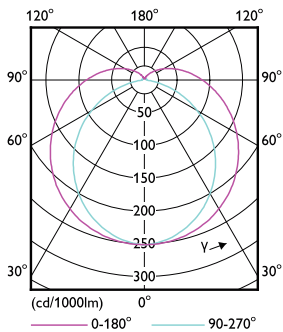

LEDtube 2,2W S14S 250lm