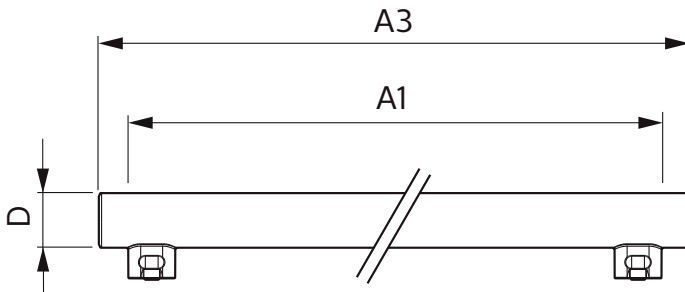

Product data

General Information		Warm Up Time to 60% Light (Nom)	
Cap-Base	S14S [S14s]	Power Factor (Nom)	0.4
EU RoHS compliant	Yes	Voltage (Nom)	220-240 V
Nominal Lifetime (Nom)	30000 h	Temperature	
Switching Cycle	50000X	T-Ambient (Max)	45 °C
Technical Type	2.2-35W	T-Ambient (Min)	-20 °C
Light Technical		T-Storage (Max)	65 °C
Color Code	827 [CCT of 2700K]	T-Storage (Min)	-40 °C
Beam Angle (Nom)	140 °	T-Case Maximum (Nom)	30 °C
Luminous Flux (Nom)	250 lm	Controls and Dimming	
Color Designation	Warm White (WW)	Dimmable	No
Correlated Color Temperature (Nom)	2700 K	Mechanical and Housing	
Luminous Efficacy (rated) (Nom)	113.00 lm/W	Bulb Finish	Frosted
Color Consistency	<6	Bulb Material	Plastic
Color Rendering Index (Nom)	80	Product Length	300 mm
LLMF At End Of Nominal Lifetime (Nom)	70 %	Approval and Application	
Operating and Electrical		Energy Efficiency Label (EEL)	A++
Input Frequency	50 to 60 Hz	Energy Saving Product	Yes
Power (Nom)	2.2 W		
Lamp Current (Nom)	22 mA		
Starting Time (Nom)	0.5 s		

Other LEDtube

Approval Marks	RoHS compliance CE marking KEMA Keur certificate
Energy Consumption kWh/1000 h	3 kWh
Product Data	
Full product code	871951426356700
Order product name	LED 2.2W 300mm S14S WW ND 1CT/4
EAN/UPC - Product	8719514263567

Order code	929002444201
Numerator - Quantity Per Pack	1
Numerator - Packs per outer box	4
Material Nr. (12NC)	929002444201
Net Weight (Piece)	0.100 kg

Dimensional drawing

Product	D1	D2	A1	A2	A3
LED 2.2W 300mm S14S WW ND 1CT/4	30 mm	30 mm	266.8 mm		299 mm