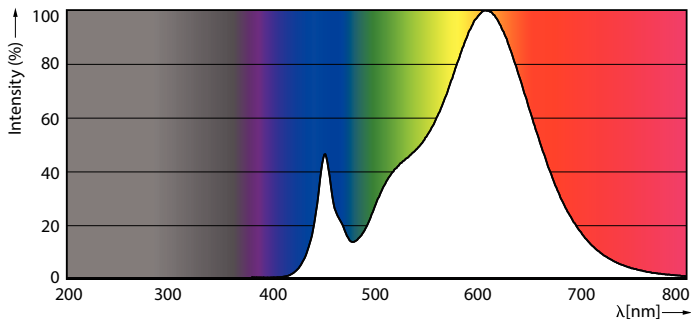

Photometric data

LEDtube 2,2W S14S 250lm 827

LEDtube 2,2W S14S 250lm 827