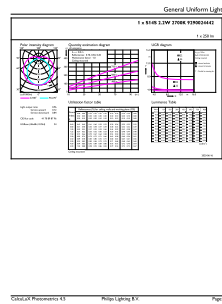

Photometric data

LEDtube 2,2W S14S 250lm 827

LEDtube 2,2W S14S 250lm 827