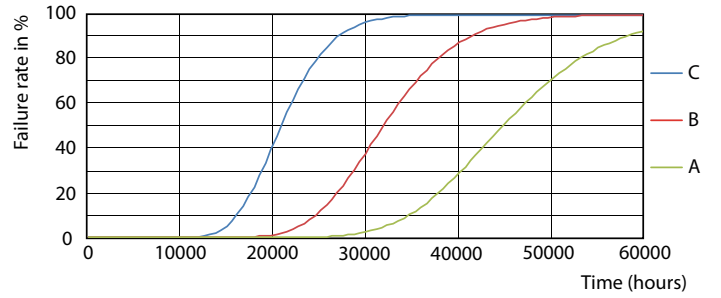

LED 220-240V 2.5-35W 250lm 2700K S14S

Photometric data

LEDtube 2,2W S14S 250lm 827

LEDtube 2,2W S14S 250lm 827

LEDtube 2,2W S14S 250lm

Other LEDtube

Lifetime

LEDtube 30K