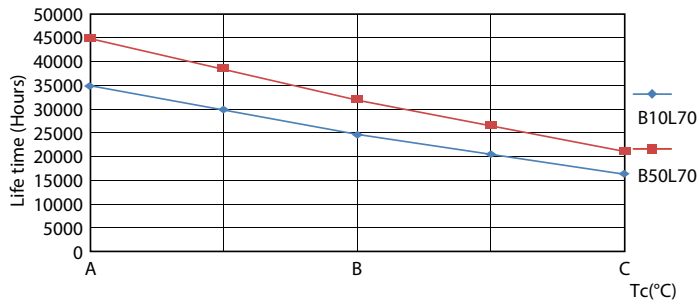

Product data

General Information		Warm Up Time to 60% Light (Nom)	
Cap-Base	S14S [S14s]	Power Factor (Nom)	0.4
EU RoHS compliant	Yes	Voltage (Nom)	220-240 V
Nominal Lifetime (Nom)	30000 h	Temperature	
Switching Cycle	50000X	T-Ambient (Max)	45 °C
Technical Type	2.2-35W	T-Ambient (Min)	-20 °C
Light Technical		T-Storage (Max)	65 °C
Color Code	827 [CCT of 2700K]	T-Storage (Min)	-40 °C
Beam Angle (Nom)	140 °	T-Case Maximum (Nom)	30 °C
Luminous Flux (Nom)	250 lm	Controls and Dimming	
Color Designation	Warm White (WW)	Dimmable	No
Correlated Color Temperature (Nom)	2700 K	Mechanical and Housing	
Luminous Efficacy (rated) (Nom)	113.00 lm/W	Bulb Finish	Frosted
Color Consistency	<6	Bulb Material	Plastic
Color Rendering Index (Nom)	80	Product Length	300 mm
LLMF At End Of Nominal Lifetime (Nom)	70 %	Approval and Application	
Operating and Electrical		Energy Efficiency Label (EEL)	A++
Input Frequency	50 to 60 Hz	Energy Saving Product	Yes
Power (Nom)	2.2 W		
Lamp Current (Nom)	22 mA		
Starting Time (Nom)	0.5 s		

LED 220-240V 2.5-35W 250lm 2700K S14S

Photometric data

LEDtube 2,2W S14S 250lm 827

LEDtube 2,2W S14S 250lm 827

LEDtube 2,2W S14S 250lm

Other LEDtube

Lifetime

LEDtube 30K

LEDtube 30K FailureRate

LEDtube 30K LifetimeVsTc

LEDtube 30K

LEDtube S14 30K LumenVsTc

Other LEDtube