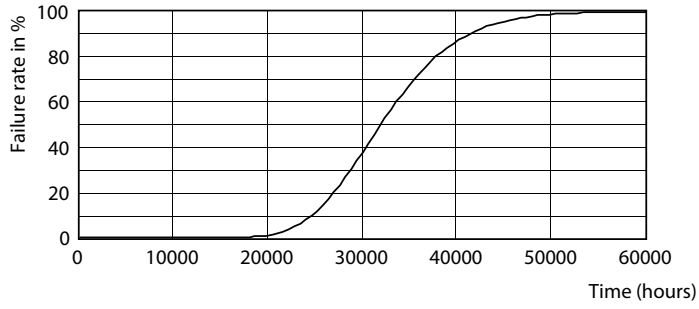

LED 220-240V 2.5-35W 250lm 2700K S14S

Photometric data

LEDtube 2,2W S14S 250lm 827

LEDtube 2,2W S14S 250lm 827

LEDtube 2,2W S14S 250lm

Other LEDtube

Lifetime

LEDtube 30K