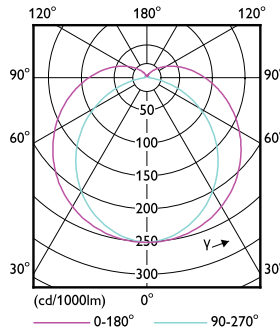

Photometric data

LEDtube 2,2W S14S 250lm

Page 11

LEDtube 3,5W S14D 375lm 827