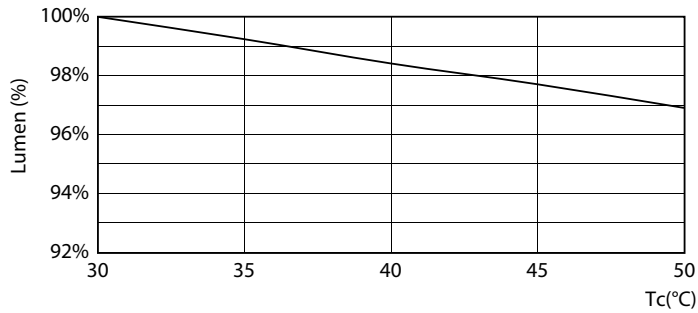

LEDtube 30K

LEDtube S14 30K LumenVsTc