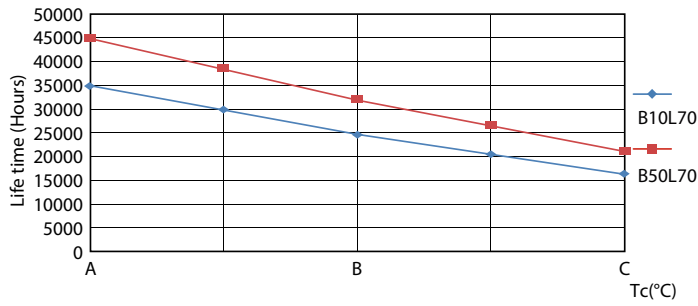

LEDtube 30K LifetimeVsTc