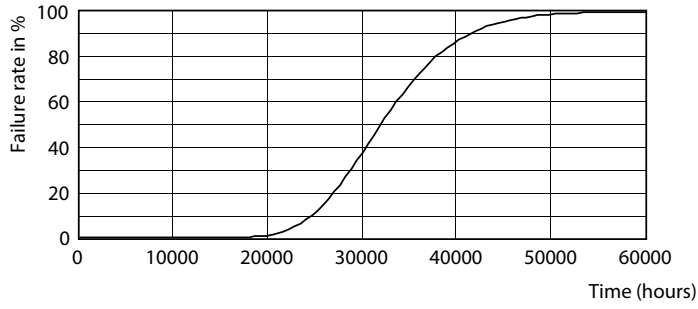

Other LEDtube

Lifetime

LEDtube 30K