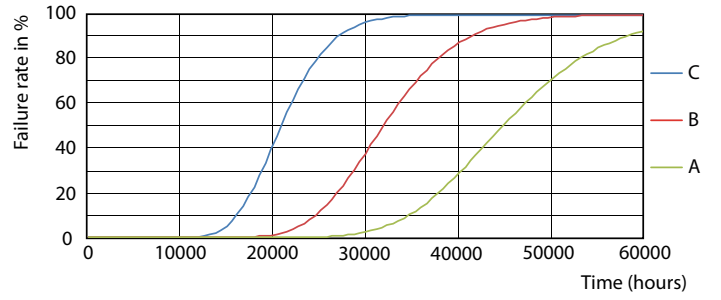

Other LEDtube

Lifetime

LEDtube 30K