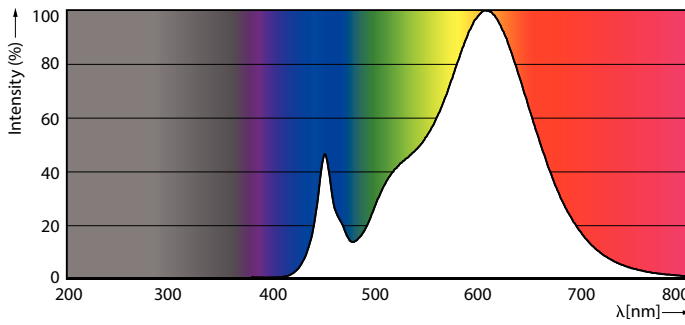

Photometric data

LEDtube 2,2W S14S 250lm 827

Page 11

LEDtube 3,5W S14D 375lm 827