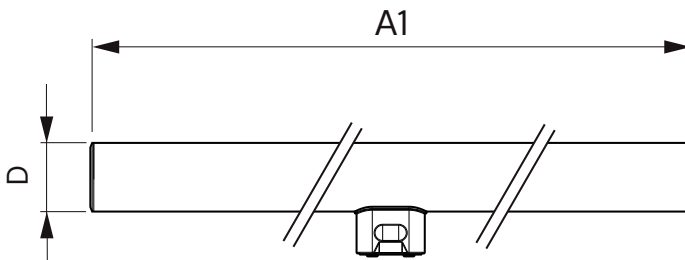

Product data

General Information	
Cap-Base	S14D [S14dj]
EU RoHS compliant	Yes
Nominal Lifetime (Nom)	30000 h
Switching Cycle	50000X
Technical Type	3.5-60W
Light Technical	
Color Code	827 [CCT of 2700K]
Beam Angle (Nom)	140 °
Luminous Flux (Nom)	375 lm
Color Designation	Warm White (WW)
Correlated Color Temperature (Nom)	2700 K
Luminous Efficacy (rated) (Nom)	107.00 lm/W
Color Consistency	<6
Color Rendering Index (Nom)	80
LLMF At End Of Nominal Lifetime (Nom)	70 %
Operating and Electrical	
Input Frequency	50 to 60 Hz
Power (Nom)	3.5 W
Lamp Current (Nom)	32 mA
Starting Time (Nom)	0.5 s

Warm Up Time to 60% Light (Nom)	0.5 s
Power Factor (Nom)	0.4
Voltage (Nom)	220-240 V
Temperature	
T-Ambient (Max)	45 °C
T-Ambient (Min)	-20 °C
T-Storage (Max)	65 °C
T-Storage (Min)	-40 °C
T-Case Maximum (Nom)	30 °C
Controls and Dimming	
Dimmable	No
Mechanical and Housing	
Bulb Finish	Frosted
Bulb Material	Plastic
Product Length	500 mm
Approval and Application	
Energy Efficiency Label (EEL)	A++
Energy Saving Product	Yes

Other LEDtube

Approval Marks	RoHS compliance CE marking KEMA Keur certificate
Energy Consumption kWh/1000 h	4 kWh
Product Data	
Full product code	871951426364200
Order product name	LED 3.5W 500mm S14D WW ND 1CT/4
EAN/UPC - Product	8719514263642

Order code	929002444101
Numerator - Quantity Per Pack	1
Numerator - Packs per outer box	4
Material Nr. (12NC)	929002444101
Net Weight (Piece)	0.140 kg

Dimensional drawing

Product	D1	D2	A1	A2	A3
LED 3.5W 500mm S14D WW ND 1CT/4	30 mm	30 mm	266.8 mm		299 mm