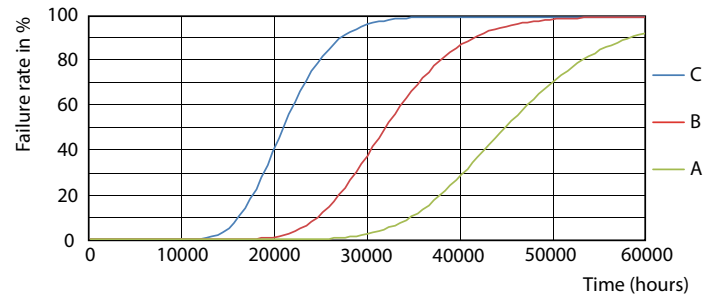

CorePro LED tube Universal T8

Photometric data

LEDtube 8W G13 900lm 865

Lifetime

LEDtube 30K

LEDtube 30K FailureRate

LEDtube 30K LumenVsTc

LEDtube 30K LifetimeVsTc