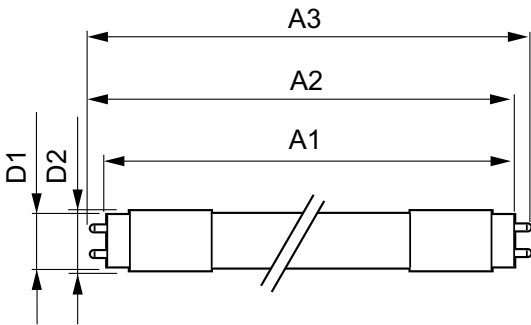

Product data

General Information		LLMF At End Of Nominal Lifetime (Nom) 70 %	
Cap-Base	G13 [Medium Bi-Pin Fluorescent]		
EU RoHS compliant	Yes		
Nominal Lifetime (Nom)	30000 h		
Switching Cycle	50000X		
Technical Type	8-18W		
Light Technical		Operating and Electrical	
Color Code	865 [CCT of 6500K]	Input Frequency	50 to 60 Hz
Beam Angle (Nom)	240 °	Power (Nom)	8 W
Luminous Flux (Nom)	900 lm	Lamp Current (Nom)	40 mA
Color Designation	Cool Daylight	Starting Time (Nom)	0.5 s
Correlated Color Temperature (Nom)	6500 K	Warm Up Time to 60% Light (Nom)	0.5 s
Luminous Efficacy (rated) (Nom)	112.00 lm/W	Power Factor (Nom)	0.9
Color Consistency	<6	Voltage (Nom)	220-240 V
Color Rendering Index (Nom)	83		
		Temperature	
		T-Ambient (Max)	45 °C
		T-Ambient (Min)	-20 °C
		T-Storage (Max)	65 °C
		T-Storage (Min)	-40 °C

CorePro LED tube Universal T8

T-Case Maximum (Nom)	65 °C
Controls and Dimming	
Dimmable	No
Mechanical and Housing	
Bulb Finish	Frosted
Bulb Material	Glass
Product Length	600 mm
Approval and Application	
Energy Efficiency Label (EEL)	A+
Energy Saving Product	Yes
Approval Marks	RoHS compliance TUV CE marking KEMA Keur certificate

Energy Consumption kWh/1000 h	8 kWh
Product Data	
Full product code	871869978281800
Order product name	CorePro LEDtube UN 600mm HO 8W865 T8
EAN/UPC - Product	8718699782818
Order code	929002420002
Numerator - Quantity Per Pack	1
Numerator - Packs per outer box	10
Material Nr. (12NC)	929002420002
Net Weight (Piece)	0.121 kg

Dimensional drawing

TLED 2ft 220-240V 8-18W 900lm 6500K G13

Product	D1	D2	A1	A2	A3
CorePro LEDtube UN 600mm HO 8W865 T8	25.7 mm	28 mm	588.6 mm	595.7 mm	602.8 mm

Photometric data

LEDtube 8W G13 900lm

LEDtube 8W G13 900lm 865