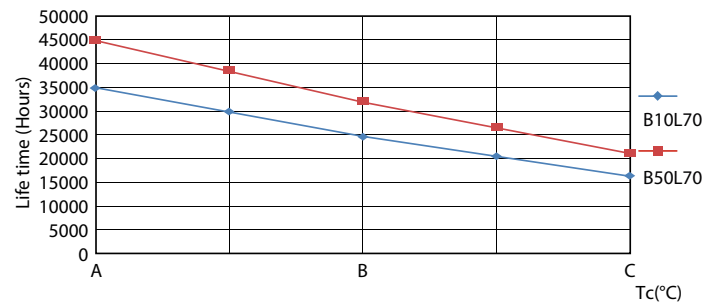

LEDtube 30K FailureRate

LEDtube 30K LifetimeVsTc