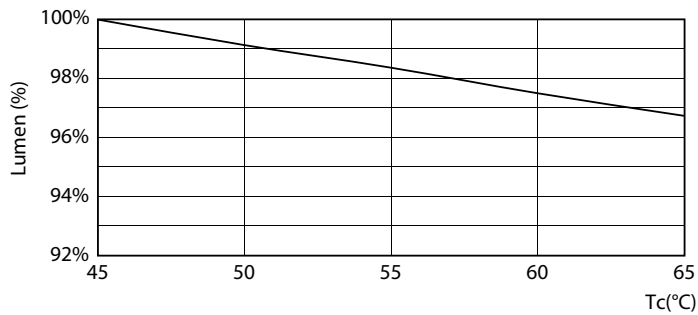

LEDtube 30K LumenVsTc