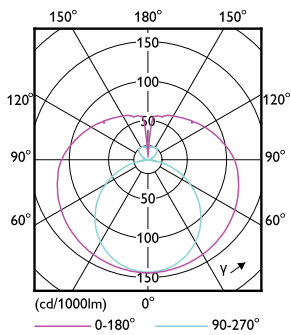

Energy Consumption kWh/1000 h	8 kWh
Product Data	
Full product code	871869978281800
Order product name	CorePro LEDtube UN 600mm HO 8W865 T8
EAN/UPC - Product	8718699782818
Order code	929002420002
Numerator - Quantity Per Pack	1
Numerator - Packs per outer box	10
Material Nr. (12NC)	929002420002
Net Weight (Piece)	0.121 kg

Dimensional drawing

TLED 2ft 220-240V 8-18W 900lm 6500K G13

Product	D1	D2	A1	A2	A3
CorePro LEDtube UN 600mm HO 8W865 T8	25.7 mm	28 mm	588.6 mm	595.7 mm	602.8 mm

Photometric data

LEDtube 8W G13 900lm

LEDtube 8W G13 900lm 865