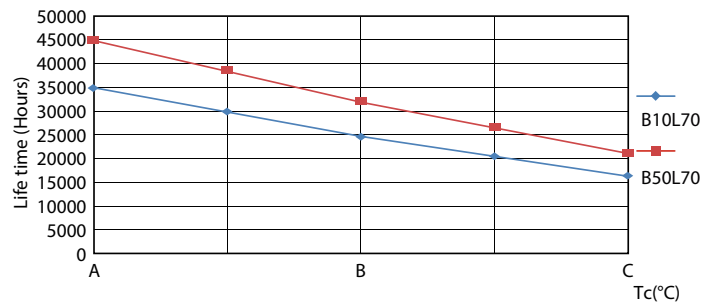

CorePro LED tube Universal T8

Photometric data

LEDtube 8W G13 900lm 840

Lifetime

LEDtube 30K

LEDtube 30K FailureRate

LEDtube 30K LumenVsTc

LEDtube 30K LifetimeVsTc