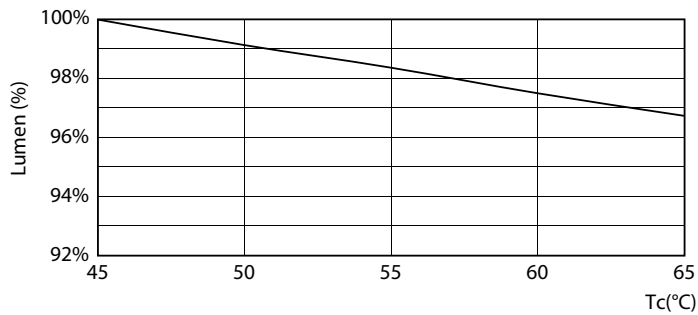

CorePro LED tube Universal T8

Photometric data

LEDtube 8W G13 900lm 840

Lifetime

LEDtube 30K

LEDtube 30K FailureRate

LEDtube 30K LumenVsTc

LEDtube 30K LifetimeVsTc