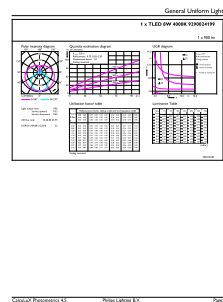

Energy Consumption kWh/1000 h	8 kWh
Product Data	
Full product code	871869978279500
Order product name	CorePro LEDtube UN 600mm HO 8W840 T8
EAN/UPC - Product	8718699782795
Order code	929002419902
Numerator - Quantity Per Pack	1
Numerator - Packs per outer box	10
Material Nr. (12NC)	929002419902
Net Weight (Piece)	0.121 kg

Dimensional drawing

TLED 2ft 220-240V 8-18W 900lm 4000K G13

Product	D1	D2	A1	A2	A3
CorePro LEDtube UN 600mm HO 8W840 T8	25.7 mm	28 mm	588.6 mm	595.7 mm	602.8 mm

Photometric data

LEDtube 8W G13 900lm

LEDtube 8W G13 900lm 840