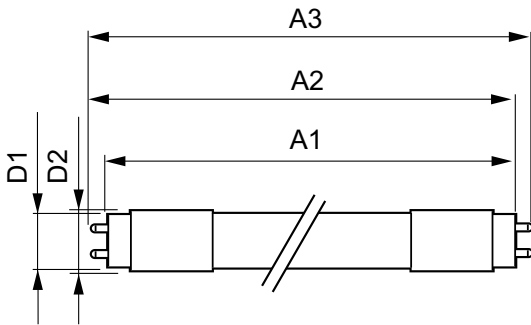

Product data

General Information	
Cap-Base	G13 [Medium Bi-Pin Fluorescent]
EU RoHS compliant	Yes
Nominal Lifetime (Nom)	30000 h
Switching Cycle	50000X
Technical Type	8-18W

Light Technical	
Color Code	840 [CCT of 4000K]
Beam Angle (Nom)	240 °
Luminous Flux (Nom)	900 lm
Color Designation	Cool White (CW)
Correlated Color Temperature (Nom)	4000 K
Luminous Efficacy (rated) (Nom)	112.00 lm/W
Color Consistency	<6
Color Rendering Index (Nom)	83

Energy Consumption kWh/1000 h	8 kWh
Product Data	
Full product code	871869978279500
Order product name	CorePro LEDtube UN 600mm HO 8W840 T8
EAN/UPC - Product	8718699782795
Order code	929002419902
Numerator - Quantity Per Pack	1
Numerator - Packs per outer box	10
Material Nr. (12NC)	929002419902
Net Weight (Piece)	0.121 kg

Dimensional drawing

TLED 2ft 220-240V 8-18W 900lm 4000K G13

Product	D1	D2	A1	A2	A3
CorePro LEDtube UN 600mm HO 8W840 T8	25.7 mm	28 mm	588.6 mm	595.7 mm	602.8 mm

Photometric data

LEDtube 8W G13 900lm

LEDtube 8W G13 900lm 840