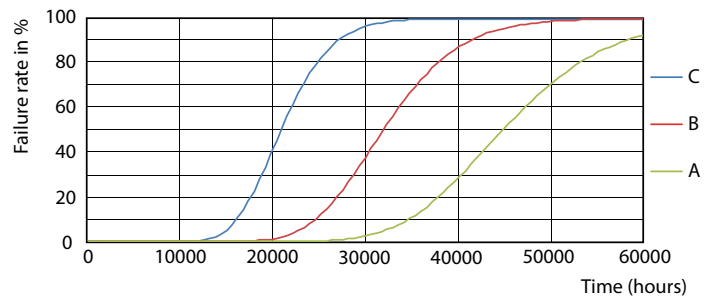

CorePro LED tube Universal T8

Photometric data

LEDtube 8W G13 850lm 830

Lifetime

LEDtube 30K

LEDtube 30K FailureRate

LEDtube 30K LumenVsTc

LEDtube 30K LifetimeVsTc