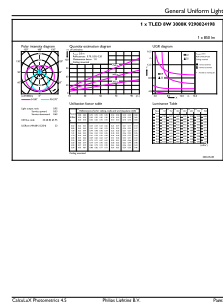

Energy Consumption kWh/1000 h	8 kWh
Product Data	
Full product code	871869978277100
Order product name	CorePro LEDtube UN 600mm HO 8W830 T8
EAN/UPC - Product	8718699782771
Order code	929002419802
Numerator - Quantity Per Pack	1
Numerator - Packs per outer box	10
Material Nr. (12NC)	929002419802
Net Weight (Piece)	0.121 kg

Dimensional drawing

TLED 2ft 220-240V 8-18W 850lm 3000K G13

Product	D1	D2	A1	A2	A3
CorePro LEDtube UN 600mm HO 8W830 T8	25.7 mm	28 mm	588.6 mm	595.7 mm	602.8 mm

Photometric data

LEDtube 8W G13 900lm

LEDtube 8W G13 850lm 830