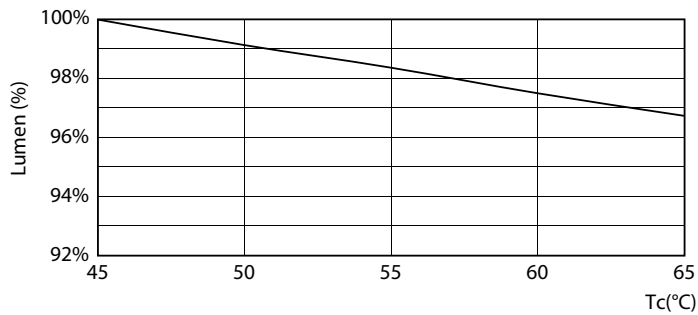

CorePro LED tube Universal T8

Photometric data

LEDtube 8W G13 850lm 830

Lifetime

LEDtube 30K

LEDtube 30K FailureRate

LEDtube 30K LumenVsTc

LEDtube 30K LifetimeVsTc