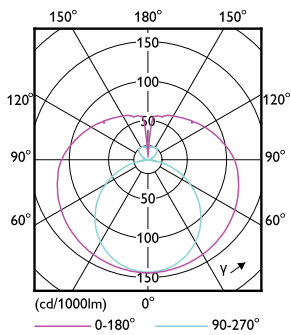

Energy Consumption kWh/1000 h	8 kWh
Product Data	
Full product code	871869978277100
Order product name	CorePro LEDtube UN 600mm HO 8W830 T8
EAN/UPC - Product	8718699782771
Order code	929002419802
Numerator - Quantity Per Pack	1
Numerator - Packs per outer box	10
Material Nr. (12NC)	929002419802
Net Weight (Piece)	0.121 kg

Dimensional drawing

TLED 2ft 220-240V 8-18W 850lm 3000K G13

Product	D1	D2	A1	A2	A3
CorePro LEDtube UN 600mm HO 8W830 T8	25.7 mm	28 mm	588.6 mm	595.7 mm	602.8 mm

Photometric data

LEDtube 8W G13 900lm

LEDtube 8W G13 850lm 830