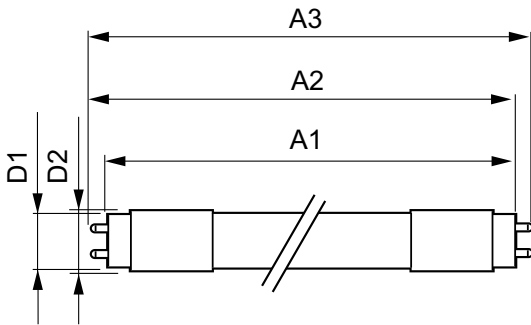

CorePro LED tube Universal T8

T-Case Maximum (Nom)	65 °C
Controls and Dimming	
Dimmable	No
Mechanical and Housing	
Bulb Finish	Frosted
Bulb Material	Glass
Product Length	600 mm
Approval and Application	
Energy Efficiency Label (EEL)	A+
Energy Saving Product	Yes
Approval Marks	RoHS compliance TUV CE marking KEMA Keur certificate

Energy Consumption kWh/1000 h	8 kWh
Product Data	
Full product code	871869978277100
Order product name	CorePro LEDtube UN 600mm HO 8W830 T8
EAN/UPC - Product	8718699782771
Order code	929002419802
Numerator - Quantity Per Pack	1
Numerator - Packs per outer box	10
Material Nr. (12NC)	929002419802
Net Weight (Piece)	0.121 kg

Dimensional drawing

TLED 2ft 220-240V 8-18W 850lm 3000K G13

Product	D1	D2	A1	A2	A3
CorePro LEDtube UN 600mm HO 8W830 T8	25.7 mm	28 mm	588.6 mm	595.7 mm	602.8 mm