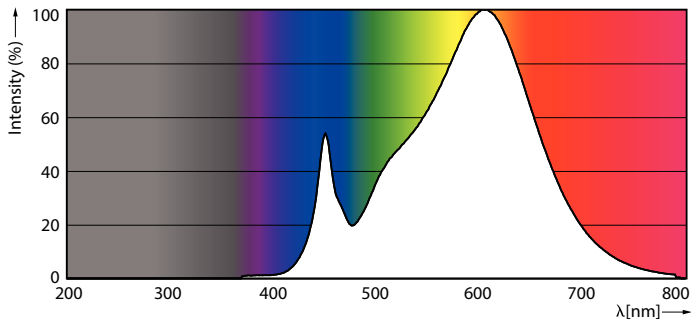

CorePro LED tube Universal T8

Photometric data

LEDtube 8W G13 850lm 830