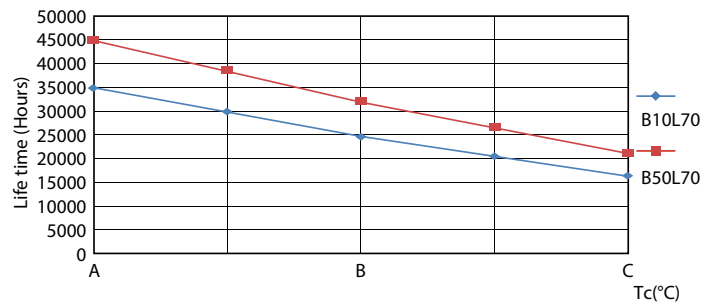

CorePro LED tube Universal T8

Photometric data

LEDtube 8W G13 850lm 830

Lifetime

LEDtube 30K

LEDtube 30K FailureRate

LEDtube 30K LumenVsTc

LEDtube 30K LifetimeVsTc