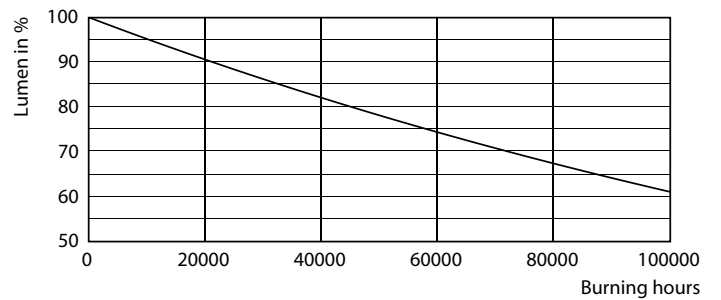

Product data

General Information	
Cap-Base	G5 [G5]
EU RoHS compliant	Yes
Nominal Lifetime (Nom)	60000 h
Switching Cycle	50000X
Technical Type	26-49W
Light Technical	
Color Code	865 [CCT of 6500K]
Beam Angle (Nom)	200 °
Luminous Flux (Nom)	3900 lm
Color Designation	Cool Daylight
Correlated Color Temperature (Nom)	6500 K
Luminous Efficacy (rated) (Nom)	150.00 lm/W
Color Consistency	<6
Color Rendering Index (Nom)	80
LLMF At End Of Nominal Lifetime (Nom)	70 %

MASTER LEDtube InstantFit HF T5

Photometric data

LEDtube MAS 26W G5 3900lm 865 1500mm

Lifetime

LEDtube_60K_FailureRate

LEDtube 26W 60K LumenVsTc 2

LEDtube_60K_LifetimeVsTc

LEDtube_60K