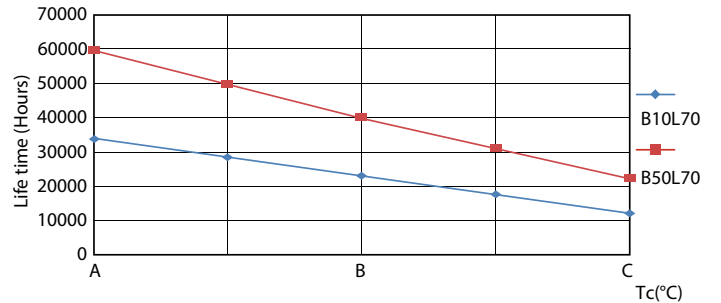

Product data

General Information	
Cap-Base	G5 [G5]
EU RoHS compliant	Yes
Nominal Lifetime (Nom)	60000 h
Switching Cycle	50000X
Technical Type	26-49W
Light Technical	
Color Code	865 [CCT of 6500K]
Beam Angle (Nom)	200 °
Luminous Flux (Nom)	3900 lm
Color Designation	Cool Daylight
Correlated Color Temperature (Nom)	6500 K
Luminous Efficacy (rated) (Nom)	150.00 lm/W
Color Consistency	<6
Color Rendering Index (Nom)	80
LLMF At End Of Nominal Lifetime (Nom)	70 %

MASTER LEDtube InstantFit HF T5

Photometric data

LEDtube MAS 26W G5 3900lm 865 1500mm

Lifetime

LEDtube_60K_FailureRate

LEDtube 26W 60K LumenVsTc 2

LEDtube_60K_LifetimeVsTc

LEDtube_60K