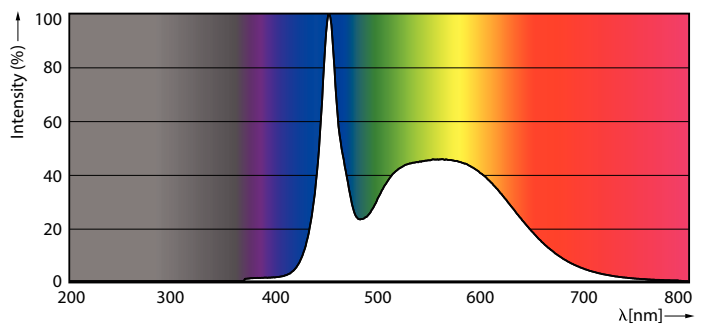

LEDtube MAS 26W G5 3900lm 865