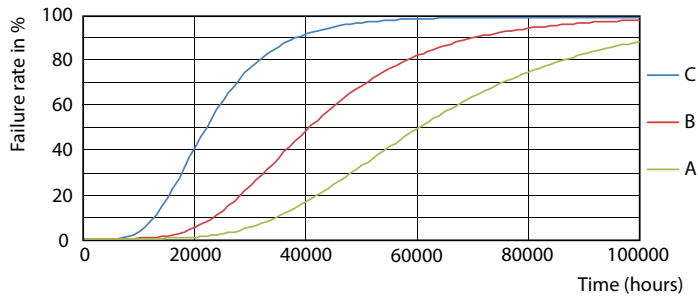

MASTER LEDtube InstantFit HF T5

Photometric data

LEDtube MAS 26W G5 3900lm 865 1500mm

Lifetime