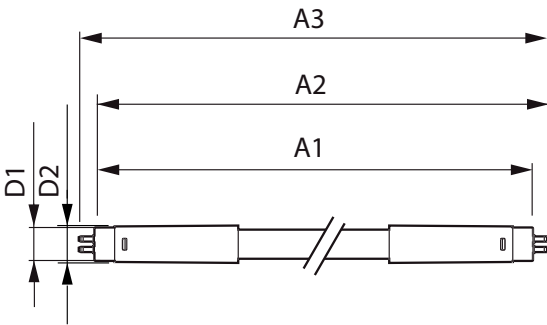

MASTER LEDtube InstantFit HF T5

Controls and Dimming

Dimmable	Yes - Check ballast compatibility

Mechanical and Housing

Bulb Finish	Frosted
Bulb Material	Glass
Product Length	1500 mm

Approval and Application

Energy Efficiency Label (EEL)	A++
Energy Saving Product	Yes
Approval Marks	RoHS compliance TUV CE marking KEMA Keur certificate
Energy Consumption kWh/1000 h	31 kWh

Product Data

Full product code	871869974961300
Order product name	Master LEDtube HF 1500mm HO 26W 865 T5
	OE
EAN/UPC - Product	8718699749613
Order code	929002352502
Numerator - Quantity Per Pack	1
Numerator - Packs per outer box	10
Material Nr. (12NC)	929002352502
Net Weight (Piece)	0.380 kg

Dimensional drawing

TLED 1500mm HF 26W 3900lm 6500K G5

Product	D1	D2	A1	A2	A3
Master LEDtube HF 1500mm HO 26W 865 T5 OE	15.5 mm	19 mm	1449 mm	1456 mm	1463 mm