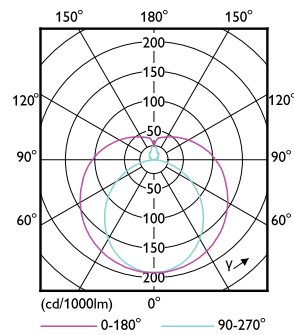

Mechanical and Housing

Bulb Finish	Frosted
Bulb Material	Glass
Product Length	1500 mm

Approval and Application

Energy Efficiency Label (EEL)	A++
Energy Saving Product	Yes
Approval Marks	RoHS compliance TUV CE marking KEMA Keur certificate
Energy Consumption kWh/1000 h	31 kWh

Dimensional drawing

TLED 1500mm HF 26W 3900lm 4000K G5

Product	D1	D2	A1	A2	A3
Master LEDtube HF 1500mm HO 26W 840 T5 OE	15.5 mm	19 mm	1449 mm	1456 mm	1463 mm

Photometric data

LEDtube MAS 26W G5 3900lm 840