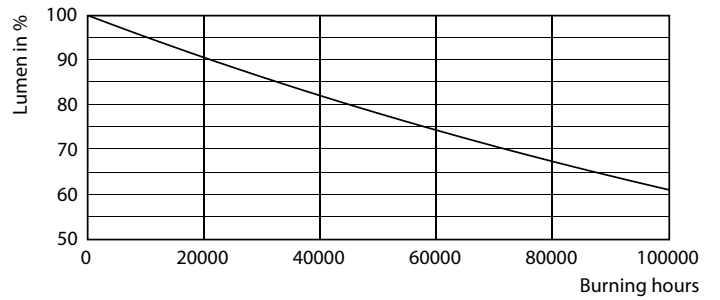

LEDtube_60K