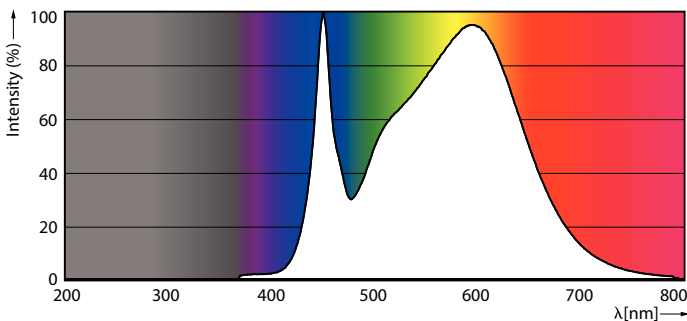

Photometric data

LEDtube MAS 26W G5 3900lm 840