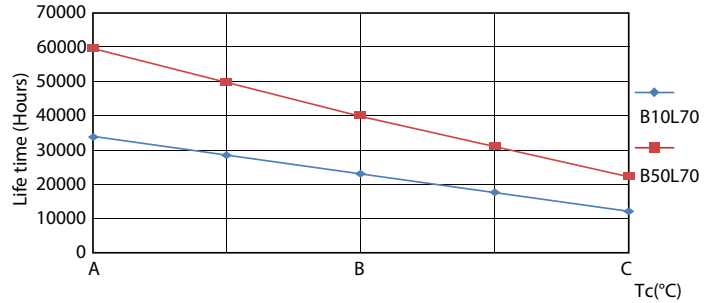

Product data

General Information	
Cap-Base	G5 [G5]
EU RoHS compliant	Yes
Nominal Lifetime (Nom)	60000 h
Switching Cycle	50000X
Technical Type	26-49W

Light Technical	
Color Code	840 [CCT of 4000K]
Beam Angle (Nom)	200 °
Luminous Flux (Nom)	3900 lm
Color Designation	Cool White (CW)
Correlated Color Temperature (Nom)	4000 K
Luminous Efficacy (rated) (Nom)	150.00 lm/W
Color Consistency	<6
Color Rendering Index (Nom)	80
LLMF At End Of Nominal Lifetime (Nom)	70 %

Mechanical and Housing

Bulb Finish	Frosted
Bulb Material	Glass
Product Length	1500 mm

Approval and Application

Energy Efficiency Label (EEL)	A++
Energy Saving Product	Yes
Approval Marks	RoHS compliance TUV CE marking KEMA Keur certificate
Energy Consumption kWh/1000 h	31 kWh

LEDtube MAS 26W G5 3700lm

MASTER LEDtube InstantFit HF T5

Photometric data

LEDtube MAS 26W G5 3900lm 840 1500mm

Lifetime

LEDtube_60K_FailureRate

LEDtube 26W 60K LumenVsTc 2

LEDtube_60K_LifetimeVsTc