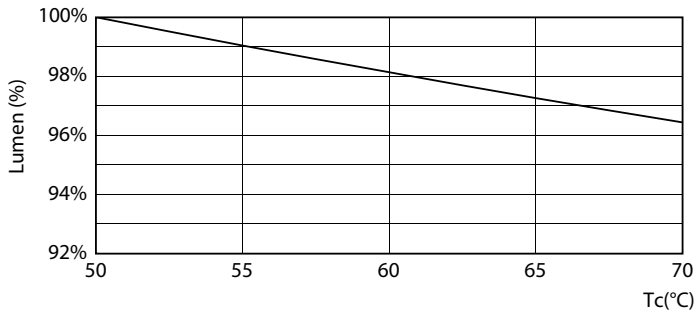

Product data

General Information	
Cap-Base	G5 [G5]
EU RoHS compliant	Yes
Nominal Lifetime (Nom)	60000 h
Switching Cycle	50000X
Technical Type	26-49W

Light Technical	
Color Code	840 [CCT of 4000K]
Beam Angle (Nom)	200 °
Luminous Flux (Nom)	3900 lm
Color Designation	Cool White (CW)
Correlated Color Temperature (Nom)	4000 K
Luminous Efficacy (rated) (Nom)	150.00 lm/W
Color Consistency	<6
Color Rendering Index (Nom)	80
LLMF At End Of Nominal Lifetime (Nom)	70 %

Mechanical and Housing

Bulb Finish	Frosted
Bulb Material	Glass
Product Length	1500 mm

Approval and Application

Energy Efficiency Label (EEL)	A++
Energy Saving Product	Yes
Approval Marks	RoHS compliance TUV CE marking KEMA Keur certificate
Energy Consumption kWh/1000 h	31 kWh

LEDtube MAS 26W G5 3700lm

MASTER LEDtube InstantFit HF T5

Photometric data

LEDtube MAS 26W G5 3900lm 840 1500mm

Lifetime

LEDtube_60K_FailureRate

LEDtube 26W 60K LumenVsTc 2

LEDtube_60K_LifetimeVsTc