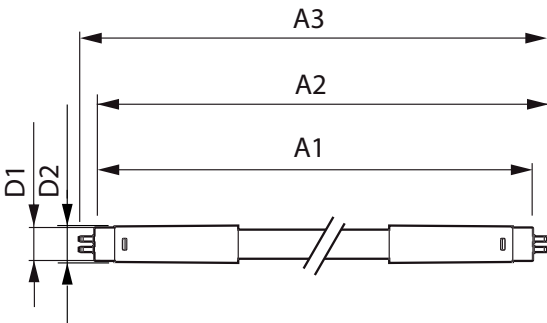

Product data

General Information	
Cap-Base	G5 [G5]
EU RoHS compliant	Yes
Nominal Lifetime (Nom)	60000 h
Switching Cycle	50000X
Technical Type	26-49W

Light Technical	
Color Code	840 [CCT of 4000K]
Beam Angle (Nom)	200 °
Luminous Flux (Nom)	3900 lm
Color Designation	Cool White (CW)
Correlated Color Temperature (Nom)	4000 K
Luminous Efficacy (rated) (Nom)	150.00 lm/W
Color Consistency	<6
Color Rendering Index (Nom)	80
LLMF At End Of Nominal Lifetime (Nom)	70 %

Mechanical and Housing

Bulb Finish	Frosted
Bulb Material	Glass
Product Length	1500 mm

Approval and Application

Energy Efficiency Label (EEL)	A++
Energy Saving Product	Yes
Approval Marks	RoHS compliance TUV CE marking KEMA Keur certificate
Energy Consumption kWh/1000 h	31 kWh

Product Data

Full product code	871869974959000
Order product name	Master LEDtube HF 1500mm HO 26W 840 T5 OE
EAN/UPC - Product	8718699749590
Order code	929002352402
Numerator - Quantity Per Pack	1
Numerator - Packs per outer box	10
Material Nr. (12NC)	929002352402
Net Weight (Piece)	0.380 kg

Dimensional drawing

TLED 1500mm HF 26W 3900lm 4000K G5

Product	D1	D2	A1	A2	A3
Master LEDtube HF 1500mm HO 26W 840 T5 OE	15.5 mm	19 mm	1449 mm	1456 mm	1463 mm

Photometric data

LEDtube MAS 26W G5 3900lm 840