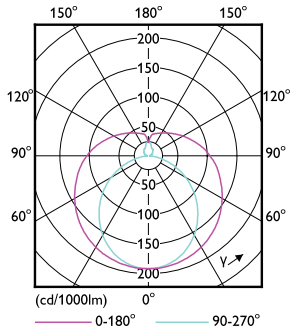

MASTER LEDtube InstantFit HF T5

Photometric data

LEDtube MAS 26W G5 3700lm