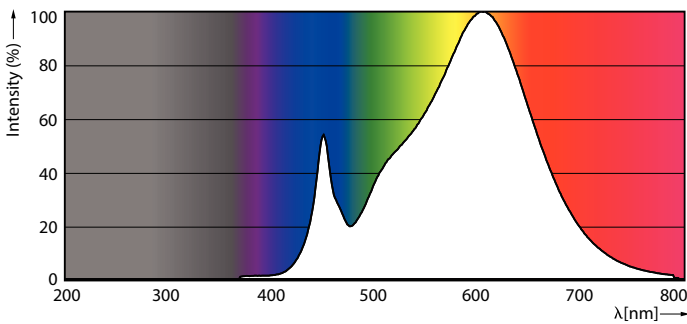

Photometric data

LEDtube MAS 26W G5 3700lm 830

LEDtube MAS 26W G5 3700lm 830 1500mm