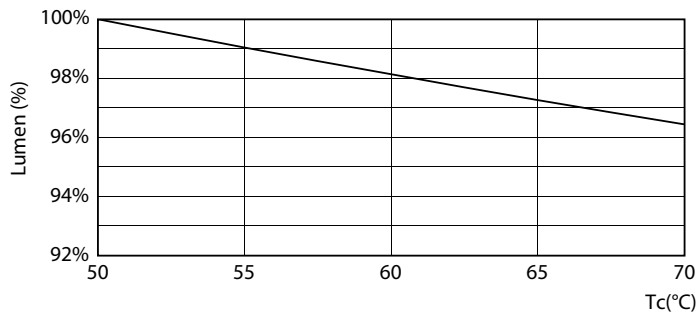

LEDtube_60K_FailureRate

LEDtube 26W 60K LumenVsTc 2