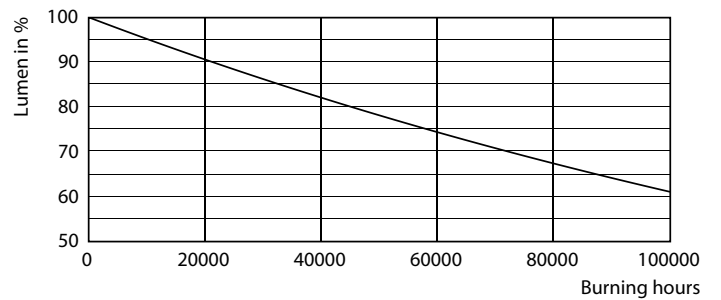

LEDtube_60K