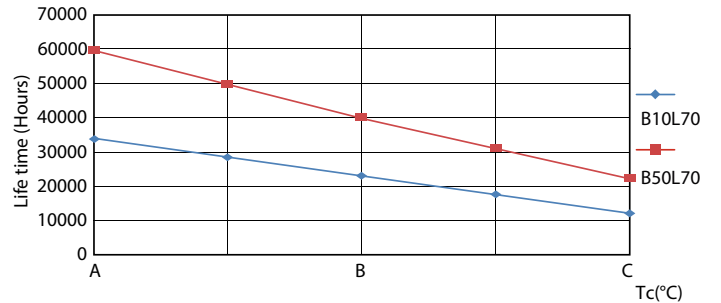

Product data

General Information	
Cap-Base	G5 [G5]
EU RoHS compliant	Yes
Nominal Lifetime (Nom)	60000 h
Switching Cycle	50000X
Technical Type	26-49W

Light Technical	
Color Code	830 [CCT of 3000K]
Beam Angle (Nom)	200 °
Luminous Flux (Nom)	3700 lm
Color Designation	White (WH)
Correlated Color Temperature (Nom)	3000 K
Luminous Efficacy (rated) (Nom)	142.00 lm/W
Color Consistency	<6
Color Rendering Index (Nom)	80
LLMF At End Of Nominal Lifetime (Nom)	70 %

Mechanical and Housing

Bulb Finish	Frosted
Bulb Material	Glass
Product Length	1500 mm

Approval and Application

Energy Efficiency Label (EEL)	A+
Energy Saving Product	Yes
Approval Marks	RoHS compliance TUV CE marking KEMA Keur certificate
Energy Consumption kWh/1000 h	31 kWh

LEDtube MAS 26W G5 3700lm 830 1500mm

MASTER LEDtube InstantFit HF T5

Photometric data

LEDtube MAS 26W G5 3700lm

Lifetime

LEDtube_60K_FailureRate

LEDtube_60K_LifetimeVsTc

LEDtube 26W 60K LumenVsTc 2