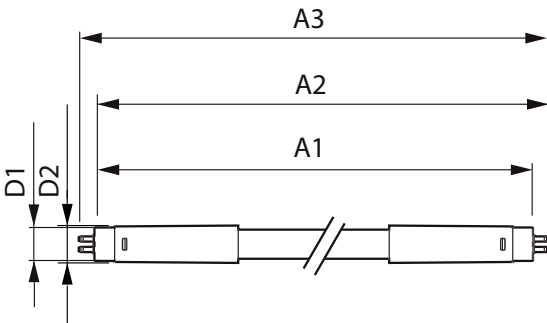

Product data

General Information	
Cap-Base	G5 [G5]
EU RoHS compliant	Yes
Nominal Lifetime (Nom)	60000 h
Switching Cycle	50000X
Technical Type	26-49W

Light Technical	
Color Code	830 [CCT of 3000K]
Beam Angle (Nom)	200 °
Luminous Flux (Nom)	3700 lm
Color Designation	White (WH)
Correlated Color Temperature (Nom)	3000 K
Luminous Efficacy (rated) (Nom)	142.00 lm/W
Color Consistency	<6
Color Rendering Index (Nom)	80
LLMF At End Of Nominal Lifetime (Nom)	70 %

Mechanical and Housing

Bulb Finish	Frosted
Bulb Material	Glass
Product Length	1500 mm

Approval and Application

Energy Efficiency Label (EEL)	A+
Energy Saving Product	Yes
Approval Marks	RoHS compliance TUV CE marking KEMA Keur certificate
Energy Consumption kWh/1000 h	31 kWh

Product Data

Full product code	871869974957600
Order product name	Master LEDtube HF 1500mm HO 26W 830 T5 OE
EAN/UPC - Product	8718699749576
Order code	929002352302
Numerator - Quantity Per Pack	1
Numerator - Packs per outer box	10
Material Nr. (12NC)	929002352302
Net Weight (Piece)	0.380 kg

Dimensional drawing

TLED 1500mm HF 26W 3900lm 3000K G5

Product	D1	D2	A1	A2	A3
Master LEDtube HF 1500mm HO 26W 830 T5 OE	15.5 mm	19 mm	1449 mm	1456 mm	1463 mm

Photometric data

LEDtube MAS 26W G5 3700lm 830