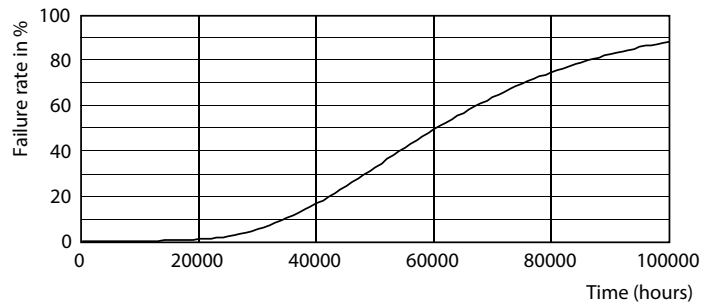

LEDtube MAS 26W G5 3700lm

MASTER LEDtube InstantFit HF T5

Photometric data

LEDtube MAS 26W G5 3900lm 840 1200mm

Lifetime

LEDtube_60K_FailureRate

LEDtube_60K

LEDtube_60K_LifetimeVsTc