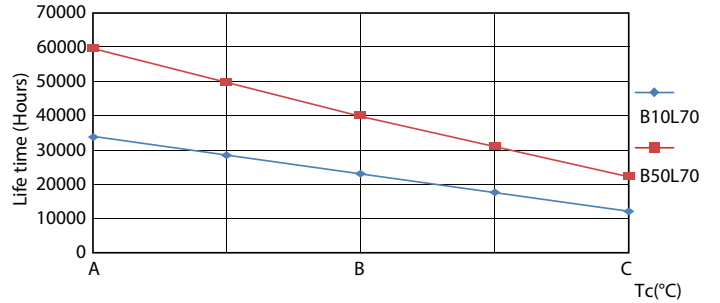

Product data

General Information	
Cap-Base	G5 [G5]
EU RoHS compliant	Yes
Nominal Lifetime (Nom)	60000 h
Switching Cycle	50000X
Technical Type	26-54W
Light Technical	
Color Code	840 [CCT of 4000K]
Beam Angle (Nom)	200 °
Luminous Flux (Nom)	3900 lm
Color Designation	Cool White (CW)
Correlated Color Temperature (Nom)	4000 K
Luminous Efficacy (rated) (Nom)	150.00 lm/W
Color Consistency	<6
Color Rendering Index (Nom)	80
LLMF At End Of Nominal Lifetime (Nom)	70 %

LEDtube MAS 26W G5 3700lm

MASTER LEDtube InstantFit HF T5

Photometric data

LEDtube MAS 26W G5 3900lm 840 1200mm

Lifetime

LEDtube_60K_FailureRate

LEDtube_60K

LEDtube_60K_LifetimeVsTc