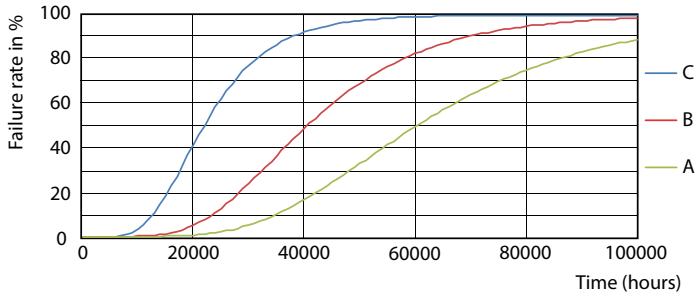

LEDtube MAS 26W G5 3700lm

MASTER LEDtube InstantFit HF T5

Photometric data

LEDtube MAS 26W G5 3900lm 840 1200mm

Lifetime

LEDtube_60K_FailureRate

LEDtube_60K

LEDtube_60K_LifetimeVsTc