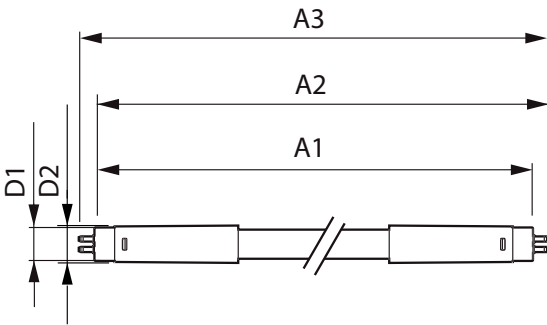

Product data

General Information	
Cap-Base	G5 [G5]
EU RoHS compliant	Yes
Nominal Lifetime (Nom)	60000 h
Switching Cycle	50000X
Technical Type	26-54W
Light Technical	
Color Code	840 [CCT of 4000K]
Beam Angle (Nom)	200 °
Luminous Flux (Nom)	3900 lm
Color Designation	Cool White (CW)
Correlated Color Temperature (Nom)	4000 K
Luminous Efficacy (rated) (Nom)	150.00 lm/W
Color Consistency	<6
Color Rendering Index (Nom)	80
LLMF At End Of Nominal Lifetime (Nom)	70 %

MASTER LEDtube InstantFit HF T5

Controls and Dimming

Dimmable	Yes - Check ballast compatibility
----------	-----------------------------------

Mechanical and Housing

Bulb Finish	Frosted
Bulb Material	Glass
Product Length	1200 mm

Dimensional drawing

TLED 1200mm HF 26W 3900lm 4000K G5

Product	D1	D2	A1	A2	A3
Master LEDtube HF 1200mm HO 26W 840 T5 OE	15.5 mm	19 mm	1149 mm	1156 mm	1163 mm

Photometric data

LEDtube MAS 26W G5 3900lm 840