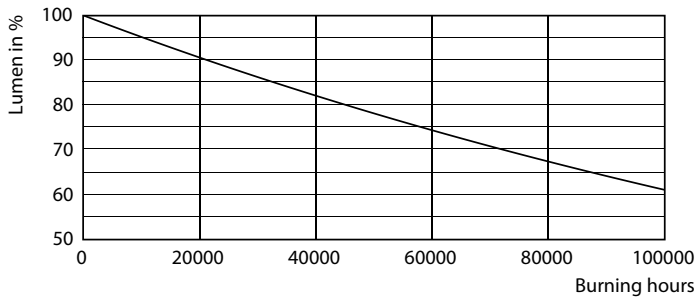

Product data

General Information	
Cap-Base	G5 [G5]
EU RoHS compliant	Yes
Nominal Lifetime (Nom)	60000 h
Switching Cycle	50000X
Technical Type	26-54W
Light Technical	
Color Code	840 [CCT of 4000K]
Beam Angle (Nom)	200 °
Luminous Flux (Nom)	3900 lm
Color Designation	Cool White (CW)
Correlated Color Temperature (Nom)	4000 K
Luminous Efficacy (rated) (Nom)	150.00 lm/W
Color Consistency	<6
Color Rendering Index (Nom)	80
LLMF At End Of Nominal Lifetime (Nom)	70 %

LEDtube MAS 26W G5 3700lm

MASTER LEDtube InstantFit HF T5

Photometric data

LEDtube MAS 26W G5 3900lm 840 1200mm

Lifetime

LEDtube_60K_FailureRate

LEDtube_60K

LEDtube_60K_LifetimeVsTc