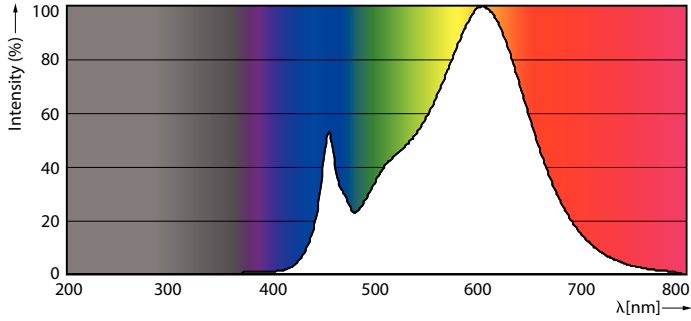

Master Value LEDtube Universal T8

Photometric data

LEDtube 16W G13 2300lm 830