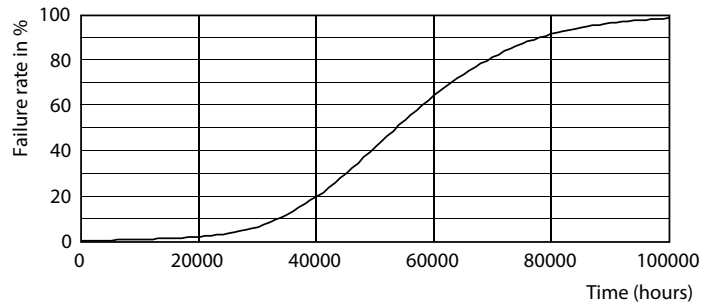

Master Value LEDtube Universal T8

Photometric data

LEDtube 16W G13 2300lm 830

Lifetime

LEDtube 50K MAS LumenVsTc

LEDtube 50K-LED

LEDtube 50K FailureRate-LED

LEDtube 50K-LMP