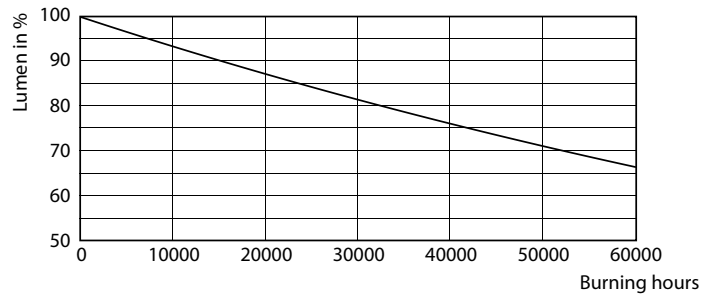

LEDtube 50K-LMP