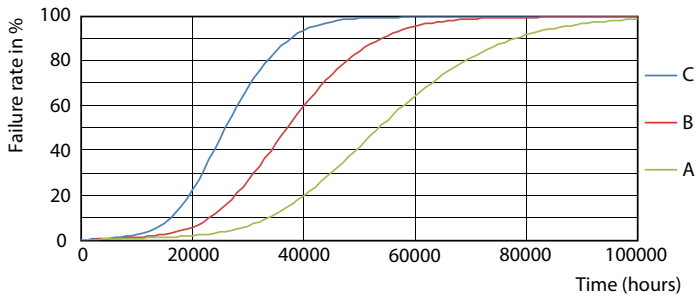

Master Value LEDtube Universal T8

Photometric data

LEDtube 16W G13 2300lm 830

Lifetime

LEDtube 50K MAS LumenVsTc

LEDtube 50K-LED

LEDtube 50K FailureRate-LED

LEDtube 50K-LMP