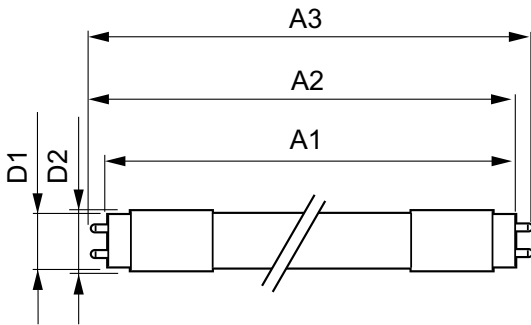

Master Value LEDtube Universal T8

T-Case Maximum (Nom)	50 °C
Controls and Dimming	
Dimmable	No
Mechanical and Housing	
Bulb Finish	Frosted
Bulb Material	Glass
Product Length	1200 mm
Approval and Application	
Energy Efficiency Label (EEL)	A++
Energy Saving Product	Yes
Approval Marks	RoHS compliance TUV CE marking KEMA Keur certificate

Energy Consumption kWh/1000 h	16 kWh
Product Data	
Full product code	871869973917100
Order product name	MAS LEDtube VLE UN 1200mm UO 16W830 T8
EAN/UPC - Product	8718699739171
Order code	929002333002
Numerator - Quantity Per Pack	1
Numerator - Packs per outer box	10
Material Nr. (12NC)	929002333002
Net Weight (Piece)	0.215 kg

Dimensional drawing

TLED4ft 220-240V 16-36W 2300lm 3000K G13

Product	D1	D2	A1	A2	A3
MAS LEDtube VLE UN 1200mm UO 16W830 T8	25.7 mm	28 mm	1199.4 mm	1205.3 mm	1213.6 mm