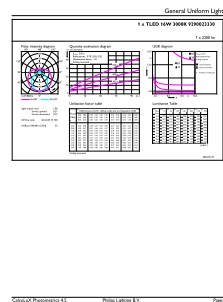

Product data

General Information	
Cap-Base	G13 [Medium Bi-Pin Fluorescent]
EU RoHS compliant	Yes
Nominal Lifetime (Nom)	50000 h
Switching Cycle	50000X
Technical Type	16-36W

Light Technical	
Color Code	830 [CCT of 3000K]
Beam Angle (Nom)	240 °
Luminous Flux (Nom)	2300 lm
Color Designation	White (WH)
Correlated Color Temperature (Nom)	3000 K
Luminous Efficacy (rated) (Nom)	143.00 lm/W
Color Consistency	<6
Color Rendering Index (Nom)	83

Energy Consumption kWh/1000 h	16 kWh
Product Data	
Full product code	871869973917100
Order product name	MAS LEDtube VLE UN 1200mm UO 16W830 T8
EAN/UPC - Product	8718699739171
Order code	929002333002
Numerator - Quantity Per Pack	1
Numerator - Packs per outer box	10
Material Nr. (12NC)	929002333002
Net Weight (Piece)	0.215 kg

Dimensional drawing

TLED4ft 220-240V 16-36W 2300lm 3000K G13

Product	D1	D2	A1	A2	A3
MAS LEDtube VLE UN 1200mm UO 16W830 T8	25.7 mm	28 mm	1199.4 mm	1205.3 mm	1213.6 mm

Photometric data

LEDtube T8 G13 MAS

LEDtube 16W G13 2300lm 830