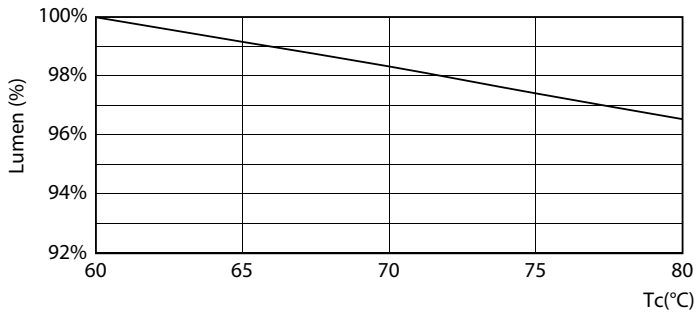

Lifetime

LEDtube 50K MAS LumenVsTc