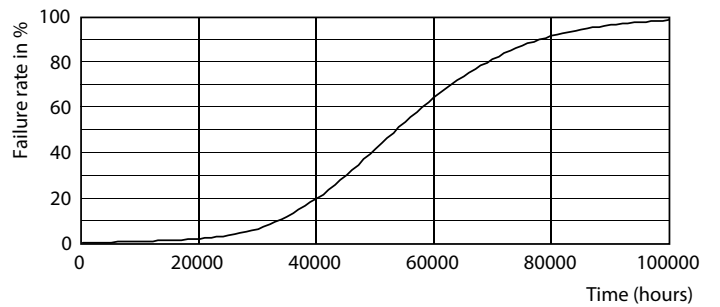

LEDtube 220-240V G13