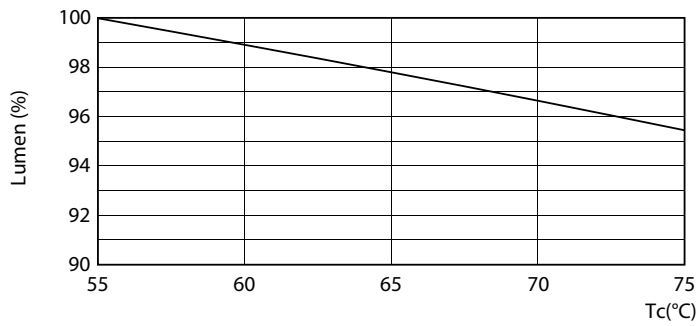

Master Value LEDtube T8

Photometric data

© 2020 Philips Lighting B.V. Page 11

LEDtube 220-240V G13 5ft 3100lm 6500k

Lifetime

LEDtube 220-240V G13 LumenVsTc