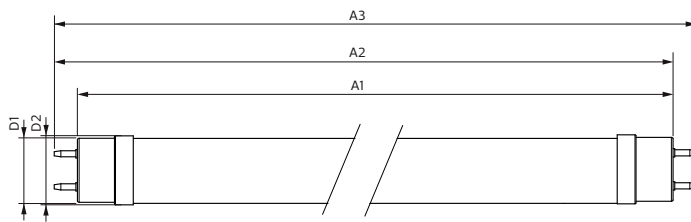

Master Value LEDtube T8

Product Length	1500 mm
Approval and Application	
Energy Efficiency Label	A++
Energy Saving Product	Yes
Approval Marks	RoHS compliance TUV CE marking KEMA Keur certificate
Energy Consumption kWh/1000 h	21 kWh
Product Data	
Full product code	871869964695000

Order product name	MASTER LEDtube VLE 1500mm HO 20.5W 865 T8
EAN/UPC - Product	8718699646950
Order code	64695000
Numerator - Quantity Per Pack	1
Numerator - Packs per outer box	10
Material Nr. (12NC)	929002021902
Net Weight (Piece)	0.270 kg

Dimensional drawing

Product	D1	D2	A1	A2	A3
MASTER LEDtube VLE 1500mm HO 20.5W 865 T8	25.8 mm	28 mm	1498.7 mm	1505.8 mm	1512.9 mm

TLED 5ft 220-240V20.5-58W3100lm6500K G13

Photometric data