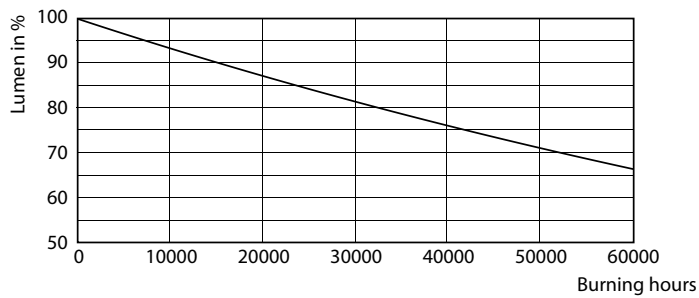

LEDtube 220-240V G13