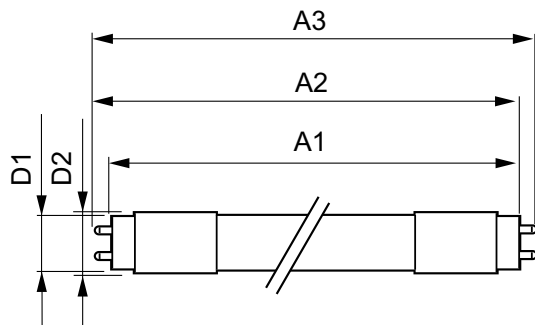

Energy Consumption kWh/1000 h	16 kWh
Product Data	
Full product code	871869964725400
Order product name	MASTER LEDtube 1200mm UO 15.5W 865 T8
EAN/UPC - Product	8718699647254
Order code	929002020702
Numerator - Quantity Per Pack	1
Numerator - Packs per outer box	10
Material Nr. (12NC)	929002020702
Net Weight (Piece)	0.251 kg

Dimensional drawing

TLED 4ft 220-240V 15.5-36W2500lm6500KG13

Product	D1	D2	A1	A2	A3
MASTER LEDtube 1200mm UO 15.5W 865 T8	25.8 mm	28 mm	1198.2 mm	1205.3 mm	1212.4 mm

Photometric data

TLED_4ft_220-240V_15.5-36W2500lm_6500K_G13