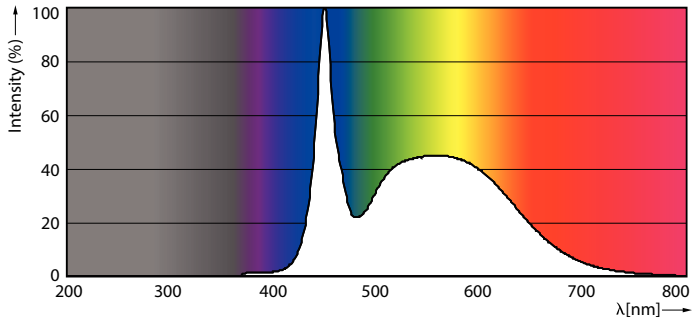

MASTER LEDtube EM/Mains T8

Photometric data

TLED_4ft_220-240V_15.5-36W2500lm_6500K_G13