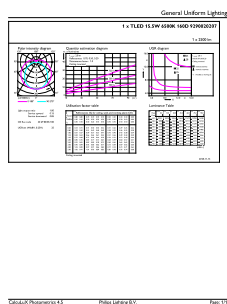

Energy Consumption kWh/1000 h	16 kWh
Product Data	
Full product code	871869964725400
Order product name	MASTER LEDtube 1200mm UO 15.5W 865 T8
EAN/UPC - Product	8718699647254
Order code	929002020702
Numerator - Quantity Per Pack	1
Numerator - Packs per outer box	10
Material Nr. (12NC)	929002020702
Net Weight (Piece)	0.251 kg

Dimensional drawing

TLED 4ft 220-240V 15.5-36W2500lm6500KG13

Product	D1	D2	A1	A2	A3
MASTER LEDtube 1200mm UO 15.5W 865 T8	25.8 mm	28 mm	1198.2 mm	1205.3 mm	1212.4 mm

Photometric data

TLED_4ft_220-240V_15.5-36W2500lm_6500K_G13