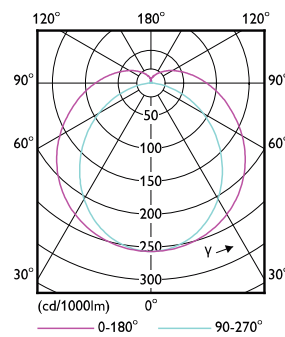

Dimensional drawing

TLED 4ft 220-240V 15.5-36W2500lm6500KG13

Product	D1	D2	A1	A2	A3
MASTER LEDtube 1200mm UO 15.5W 865 T8	25.8 mm	28 mm	1198.2 mm	1205.3 mm	1212.4 mm

Photometric data

TLED_4ft_220-240V_15.5-36W2500lm_6500K_G13