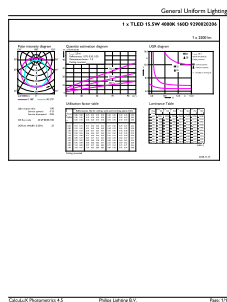

Energy Consumption kWh/1000 h	16 kWh
Product Data	
Full product code	871869964723000
Order product name	MASTER LEDtube 1200mm UO 15.5W 840 T8
EAN/UPC - Product	8718699647230
Order code	929002020602
Numerator - Quantity Per Pack	1
Numerator - Packs per outer box	10
Material Nr. (12NC)	929002020602
Net Weight (Piece)	0.251 kg

Dimensional drawing

TLED 4ft 220-240V15.5-36W 2500lm4000KG13

Product	D1	D2	A1	A2	A3
MASTER LEDtube 1200mm UO 15.5W 840 T8	25.8 mm	28 mm	1198.2 mm	1205.3 mm	1212.4 mm

Photometric data

TLED_4ft_220-240V15.5-36W_2500lm_4000K_G13