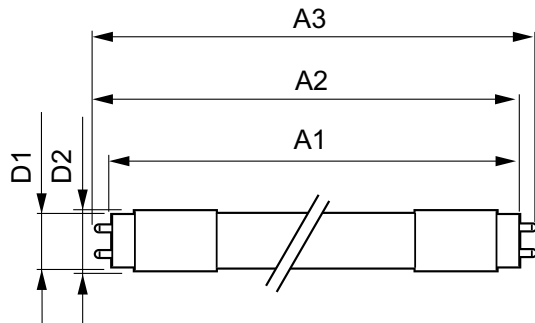

Energy Consumption kWh/1000 h	16 kWh
Product Data	
Full product code	871869964723000
Order product name	MASTER LEDtube 1200mm UO 15.5W 840 T8
EAN/UPC - Product	8718699647230
Order code	929002020602
Numerator - Quantity Per Pack	1
Numerator - Packs per outer box	10
Material Nr. (12NC)	929002020602
Net Weight (Piece)	0.251 kg

Dimensional drawing

TLED 4ft 220-240V15.5-36W 2500lm4000KG13

Product	D1	D2	A1	A2	A3
MASTER LEDtube 1200mm UO 15.5W 840 T8	25.8 mm	28 mm	1198.2 mm	1205.3 mm	1212.4 mm

Photometric data

TLED_4ft_220-240V15.5-36W_2500lm_4000K_G13