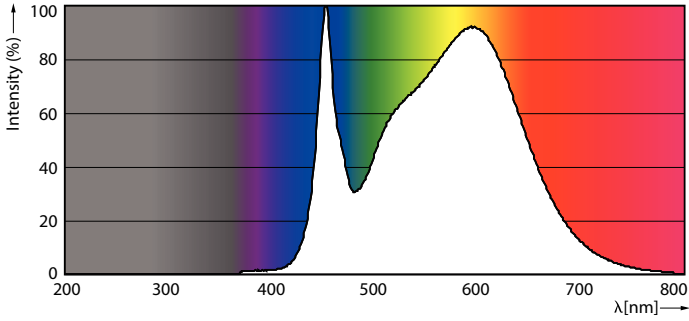

MASTER LEDtube EM/Mains T8

Photometric data

TLED_4ft_220-240V15.5-36W_2500lm_4000K_G13