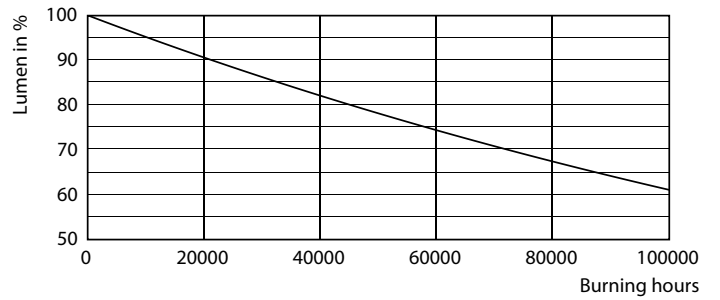

Warnings and Safety

- NOTES: The overall energy efficiency and light distribution of any installation that uses these lamps are determined by the design of the installation.

Product data

General Information		LLMF At End Of Nominal Lifetime (Nom) 70 %	
Cap-Base	G13 ROT (Rotating) [Medium Bi-Pin Fluorescent]	Operating and Electrical	
EU RoHS compliant	Yes	Input Frequency	50 to 60 Hz
Nominal Lifetime (Nom)	60000 h	Power (Nom)	15.5 W
Switching Cycle	200000X	Lamp Current (Max)	73 mA
Light Technical		Lamp Current (Min)	67 mA
Color Code	830 [CCT of 3000K]	Starting Time (Nom)	0.5 s
Beam Angle (Nom)	160 °	Warm Up Time to 60% Light (Nom)	0.5 s
Luminous Flux (Nom)	2300 lm	Power Factor (Nom)	0.9
Color Designation	White (WH)	Voltage (Nom)	220-240 V
Correlated Color Temperature (Nom)	3000 K	Temperature	
Luminous Efficacy (rated) (Nom)	148.00 lm/W	T-Ambient (Max)	45 °C
Color Consistency	<6	T-Ambient (Min)	-20 °C
Color Rendering Index (Nom)	83	T-Storage (Max)	65 °C

TLED_4ft_220-240V15.5-36W_2300lm_3000K_G13

MASTER LEDtube EM/Mains T8

Photometric data

TLED_4ft_220-240V15.5-36W_G13-LDD

Lifetime

TLED_220-240V_G13-FailureRate

TLED_220-240V_G13-LifetimeVsTc

TLED_220-240V_G13-LumenVsTc