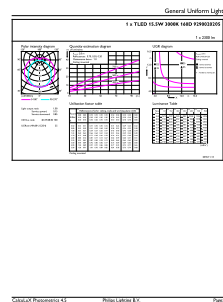

Warnings and Safety

- NOTES: The overall energy efficiency and light distribution of any installation that uses these lamps are determined by the design of the installation.

Product data

General Information		LLMF At End Of Nominal Lifetime (Nom) 70 %	
Cap-Base	G13 ROT (Rotating) [Medium Bi-Pin Fluorescent]	Operating and Electrical	
EU RoHS compliant	Yes	Input Frequency	50 to 60 Hz
Nominal Lifetime (Nom)	60000 h	Power (Nom)	15.5 W
Switching Cycle	200000X	Lamp Current (Max)	73 mA
Light Technical		Lamp Current (Min)	67 mA
Color Code	830 [CCT of 3000K]	Starting Time (Nom)	0.5 s
Beam Angle (Nom)	160 °	Warm Up Time to 60% Light (Nom)	0.5 s
Luminous Flux (Nom)	2300 lm	Power Factor (Nom)	0.9
Color Designation	White (WH)	Voltage (Nom)	220-240 V
Correlated Color Temperature (Nom)	3000 K	Temperature	
Luminous Efficacy (rated) (Nom)	148.00 lm/W	T-Ambient (Max)	45 °C
Color Consistency	<6	T-Ambient (Min)	-20 °C
Color Rendering Index (Nom)	83	T-Storage (Max)	65 °C

Energy Consumption kWh/1000 h	16 kWh
Product Data	
Full product code	871869964721600
Order product name	MASTER LEDtube 1200mm UO 15.5W 830 T8
EAN/UPC - Product	8718699647216
Order code	929002020502
Numerator - Quantity Per Pack	1
Numerator - Packs per outer box	10
Material Nr. (12NC)	929002020502
Net Weight (Piece)	0.251 kg

Dimensional drawing

TLED 4ft 220-240V15.5-36W 2300lm3000KG13

Product	D1	D2	A1	A2	A3
MASTER LEDtube 1200mm UO 15.5W 830 T8	25.8 mm	28 mm	1198.2 mm	1205.3 mm	1212.4 mm

Photometric data

TLED_4ft_220-240V15.5-36W_2300lm_3000K_G13

TLED_4ft_220-240V15.5-36W_2300lm_3000K_G13

MASTER LEDtube EM/Mains T8

Photometric data

TLED_4ft_220-240V15.5-36W_G13-LDD

Lifetime

TLED_220-240V_G13-FailureRate

TLED_220-240V_G13-LifetimeVsTc

TLED_220-240V_G13-LumenVsTc