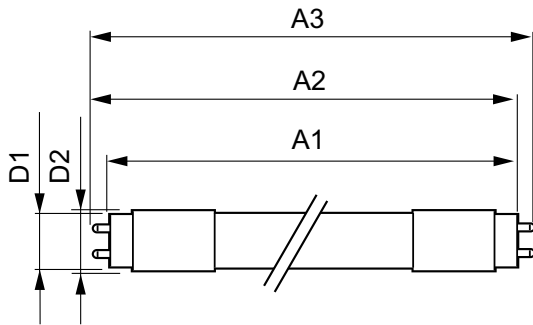

Warnings and Safety

- NOTES: The overall energy efficiency and light distribution of any installation that uses these lamps are determined by the design of the installation.

Product data

General Information		LLMF At End Of Nominal Lifetime (Nom) 70 %	
Cap-Base	G13 ROT (Rotating) [Medium Bi-Pin Fluorescent]	Operating and Electrical	
EU RoHS compliant	Yes	Input Frequency	50 to 60 Hz
Nominal Lifetime (Nom)	60000 h	Power (Nom)	15.5 W
Switching Cycle	200000X	Lamp Current (Max)	73 mA
Light Technical		Lamp Current (Min)	67 mA
Color Code	830 [CCT of 3000K]	Starting Time (Nom)	0.5 s
Beam Angle (Nom)	160 °	Warm Up Time to 60% Light (Nom)	0.5 s
Luminous Flux (Nom)	2300 lm	Power Factor (Nom)	0.9
Color Designation	White (WH)	Voltage (Nom)	220-240 V
Correlated Color Temperature (Nom)	3000 K	Temperature	
Luminous Efficacy (rated) (Nom)	148.00 lm/W	T-Ambient (Max)	45 °C
Color Consistency	<6	T-Ambient (Min)	-20 °C
Color Rendering Index (Nom)	83	T-Storage (Max)	65 °C

MASTER LEDtube EM/Mains T8

T-Storage (Min)	-40 °C
T-Case Maximum (Nom)	55 °C
Controls and Dimming	
Dimmable	No
Mechanical and Housing	
Bulb Material	Plastic
Product Length	1200 mm
Approval and Application	
Energy Efficiency Label (EEL)	A++
Energy Saving Product	Yes
Approval Marks	RoHS compliance TUV CE marking KEMA Keur certificate

Energy Consumption kWh/1000 h	16 kWh
Product Data	
Full product code	871869964721600
Order product name	MASTER LEDtube 1200mm UO 15.5W 830 T8
EAN/UPC - Product	8718699647216
Order code	929002020502
Numerator - Quantity Per Pack	1
Numerator - Packs per outer box	10
Material Nr. (12NC)	929002020502
Net Weight (Piece)	0.251 kg

Dimensional drawing

TLED 4ft 220-240V15.5-36W 2300lm3000KG13

Product	D1	D2	A1	A2	A3
MASTER LEDtube 1200mm UO 15.5W 830 T8	25.8 mm	28 mm	1198.2 mm	1205.3 mm	1212.4 mm

Photometric data

TLED_4ft_220-240V15.5-36W_2300lm_3000K_G13