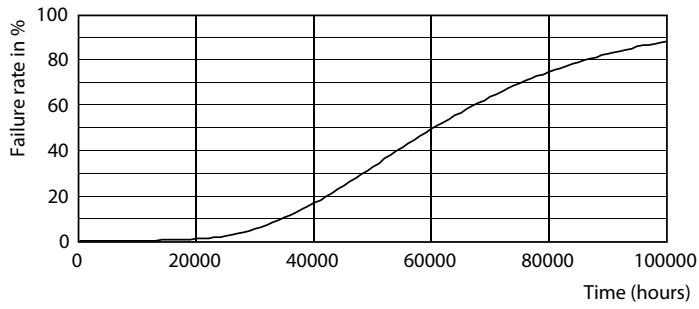

MASTER LEDtube EM/Mains T8

Lifetime

TLED_220-240V_G13