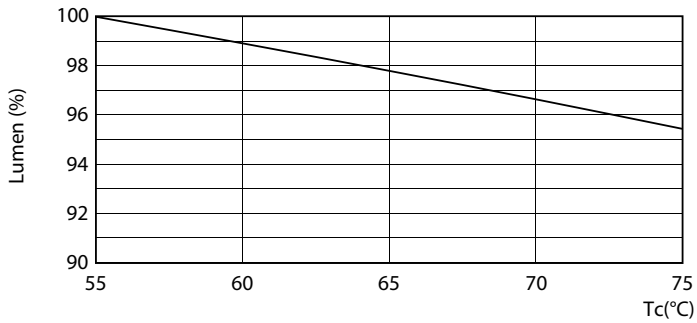

Warnings and Safety

- NOTES: The overall energy efficiency and light distribution of any installation that uses these lamps are determined by the design of the installation.

Product data

General Information		LLMF At End Of Nominal Lifetime (Nom) 70 %	
Cap-Base	G13 ROT (Rotating) [Medium Bi-Pin Fluorescent]	Operating and Electrical	
EU RoHS compliant	Yes	Input Frequency	50 to 60 Hz
Nominal Lifetime (Nom)	60000 h	Power (Nom)	15.5 W
Switching Cycle	200000X	Lamp Current (Max)	73 mA
Light Technical		Lamp Current (Min)	67 mA
Color Code	830 [CCT of 3000K]	Starting Time (Nom)	0.5 s
Beam Angle (Nom)	160 °	Warm Up Time to 60% Light (Nom)	0.5 s
Luminous Flux (Nom)	2300 lm	Power Factor (Nom)	0.9
Color Designation	White (WH)	Voltage (Nom)	220-240 V
Correlated Color Temperature (Nom)	3000 K	Temperature	
Luminous Efficacy (rated) (Nom)	148.00 lm/W	T-Ambient (Max)	45 °C
Color Consistency	<6	T-Ambient (Min)	-20 °C
Color Rendering Index (Nom)	83	T-Storage (Max)	65 °C

TLED_4ft_220-240V15.5-36W_2300lm_3000K_G13

MASTER LEDtube EM/Mains T8

Photometric data

TLED_4ft_220-240V15.5-36W_G13-LDD

Lifetime

TLED_220-240V_G13-FailureRate

TLED_220-240V_G13-LifetimeVsTc

TLED_220-240V_G13-LumenVsTc