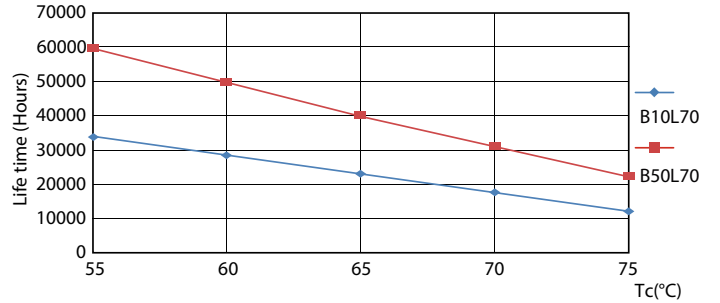

Warnings and Safety

- NOTES: The overall energy efficiency and light distribution of any installation that uses these lamps are determined by the design of the installation.

Product data

General Information		LLMF At End Of Nominal Lifetime (Nom) 70 %	
Cap-Base	G13 ROT (Rotating) [Medium Bi-Pin Fluorescent]	Operating and Electrical	
EU RoHS compliant	Yes	Input Frequency	50 to 60 Hz
Nominal Lifetime (Nom)	60000 h	Power (Nom)	15.5 W
Switching Cycle	200000X	Lamp Current (Max)	73 mA
Light Technical		Lamp Current (Min)	67 mA
Color Code	830 [CCT of 3000K]	Starting Time (Nom)	0.5 s
Beam Angle (Nom)	160 °	Warm Up Time to 60% Light (Nom)	0.5 s
Luminous Flux (Nom)	2300 lm	Power Factor (Nom)	0.9
Color Designation	White (WH)	Voltage (Nom)	220-240 V
Correlated Color Temperature (Nom)	3000 K	Temperature	
Luminous Efficacy (rated) (Nom)	148.00 lm/W	T-Ambient (Max)	45 °C
Color Consistency	<6	T-Ambient (Min)	-20 °C
Color Rendering Index (Nom)	83	T-Storage (Max)	65 °C

TLED_4ft_220-240V15.5-36W_2300lm_3000K_G13

MASTER LEDtube EM/Mains T8

Photometric data

TLED_4ft_220-240V15.5-36W_G13-LDD

Lifetime

TLED_220-240V_G13-FailureRate

TLED_220-240V_G13-LifetimeVsTc

TLED_220-240V_G13-LumenVsTc