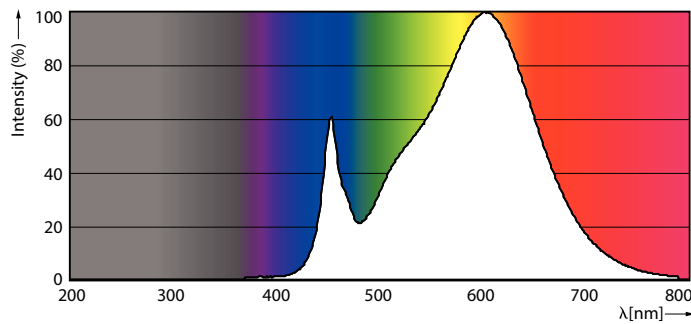

Photometric data

TLED_4ft_220-240V15.5-36W_2300lm_3000K_G13