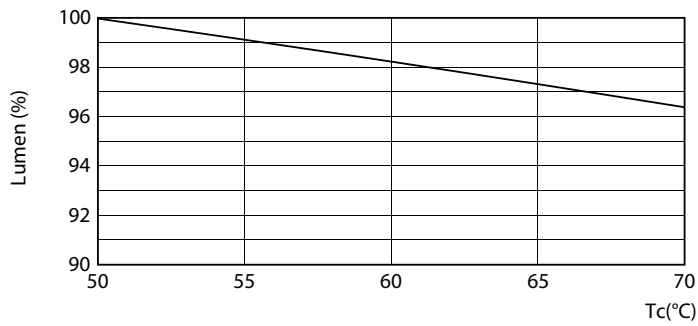

Lifetime

LEDtube 15,5W G13 T8 LumenVsTc