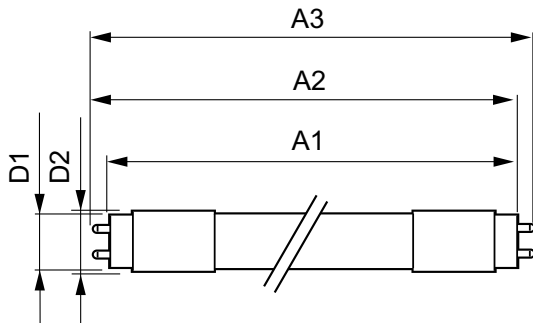

T8

Energy Saving Product	Yes
Approval Marks	RoHS compliance UL certificate DLC compliance
Energy Consumption kWh/1000 h	- kWh

Product Data	
Order product name	15.5T8/MAS/48-830/IF23/P/DIM 25/1
EAN/UPC - Product	046677545178

Order code	929002016204
Numerator - Quantity Per Pack	1
Numerator - Packs per outer box	25
Material Nr. (12NC)	929002016204
Net Weight (Piece)	0.220 kg

Dimensional drawing

TLED 1200mmT8 120-277 15.5W 2300lm 3000K

Product	D1	D2	A1	A2	A3
15.5T8/MAS/48-830/IF23/P/DIM 25/1	25.7 mm	28 mm	1198.1 mm	1205.2 mm	1212.3 mm