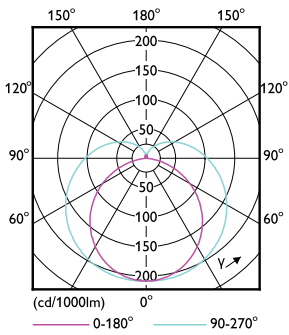

Photometric data

LEDtube 15,5W G13 T8