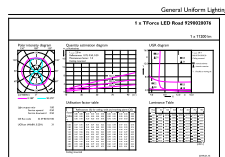

Page 11

LEDTrueForce SON-T 115klm E40 730