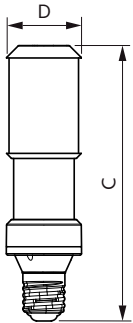

Product data

General Information		Power (Rated) (Nom)	
Cap base	E40 [E40]		68 W
EU RoHS compliant	Yes	Lamp current (nom.)	1650 mA
Nominal lifetime (nom.)	50000 h	Starting time (nom.)	0.5 s
Switching cycle	50,000X	Warm-up time to 60% light (nom.)	0.5 s
Technical type	68-150W	Power factor (nom.)	0.9
		Voltage (Nom)	80-90 V
Light Technical		Temperature	
Colour Code	730 [CCT of 3,000 K]	T-Case maximum (nom.)	103 °C
Luminous flux (nom.)	11200 lm		
Colour designation	White (WH)	Controls and Dimming	
Correlated Colour Temperature (Nom)	3000 K	Dimmable	No
Luminous efficacy (rated) (nom.)	164.00 lm/W	Mechanical and Housing	
Colour consistency	<6	Lamp Finish	Clear
Colour rendering index (nom.)	70	Approval and Application	
LLMF at end of nominal lifetime (nom.)	70 %	Energy efficiency label (EEL)	A++
Operating and Electrical			
Input frequency	50 Hz		

TrueForce LED Public (Road – SON)

Energy consumption kWh/1,000 hours	75 kWh
Product Data	
Full product code	871869963908200
Order product name	TrueForce LED Road 112-68W E40 730
EAN/UPC – product	8718699639082
Order code	63908200

Numerator – quantity per pack	1
SAP numerator – packs per outer box	6
Material no. (12 NC)	929002007602
SAP net weight (piece)	0.432 kg

Dimensional drawing

TForce LED SON-T ND 11.5klm E40 730 CL

Product	D	C
TrueForce LED Road 112-68W E40 730	71 mm	262 mm