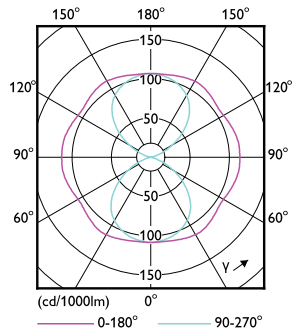

LEDTrueForce SON-T E40 68W

Page 11

LEDTrueForce SON-T 115klm E40 730