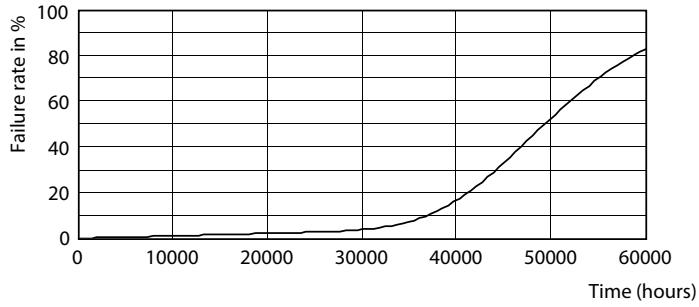

Product data

General Information		Power (Rated) (Nom)	
Cap base	E40 [E40]		68 W
EU RoHS compliant	Yes	Lamp current (nom.)	1650 mA
Nominal lifetime (nom.)	50000 h	Starting time (nom.)	0.5 s
Switching cycle	50,000X	Warm-up time to 60% light (nom.)	0.5 s
Technical type	68-150W	Power factor (nom.)	0.9
		Voltage (Nom)	80-90 V
Light Technical		Temperature	
Colour Code	730 [CCT of 3,000 K]	T-Case maximum (nom.)	103 °C
Luminous flux (nom.)	11200 lm		
Colour designation	White (WH)	Controls and Dimming	
Correlated Colour Temperature (Nom)	3000 K	Dimmable	No
Luminous efficacy (rated) (nom.)	164.00 lm/W	Mechanical and Housing	
Colour consistency	<6	Lamp Finish	Clear
Colour rendering index (nom.)	70	Approval and Application	
LLMF at end of nominal lifetime (nom.)	70 %	Energy efficiency label (EEL)	A++
Operating and Electrical			
Input frequency	50 Hz		

Photometric data

LEDTrueForce SON-T 115klm E40 730

LEDTrueForce SON-T E40 68W

Page 11

LEDTrueForce SON-T 115klm E40 730

TrueForce LED Public (Road – SON)

Lifetime

LEDTrueForce SON-T E40