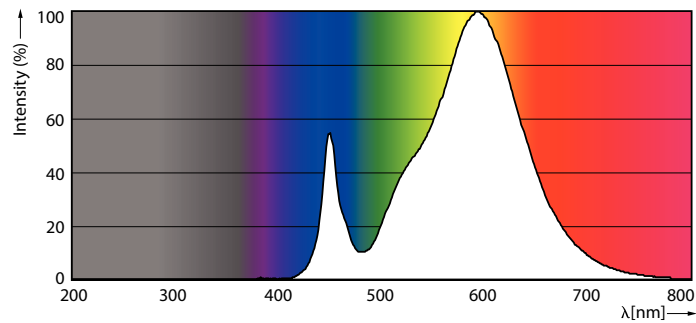

TrueForce LED Public (Road – SON)

Energy consumption kWh/1,000 hours	75 kWh
Product Data	
Full product code	871869963908200
Order product name	TrueForce LED Road 112-68W E40 730
EAN/UPC – product	8718699639082
Order code	63908200

Numerator – quantity per pack	1
SAP numerator – packs per outer box	6
Material no. (12 NC)	929002007602
SAP net weight (piece)	0.432 kg

Dimensional drawing

Product	D	C
TrueForce LED Road 112-68W E40 730	71 mm	262 mm

Photometric data

LEDTrueForce SON-T 115klm E40 730