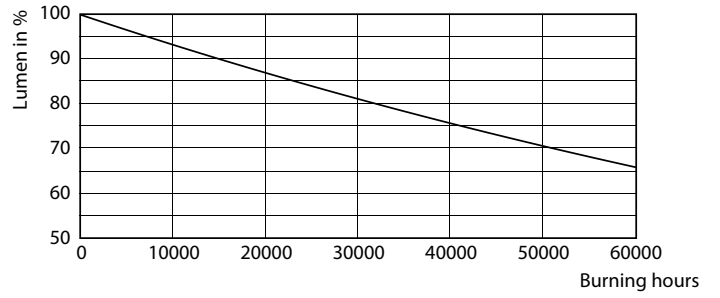

Product data

General Information		Power (Rated) (Nom)	
Cap base	E40 [E40]		68 W
EU RoHS compliant	Yes	Lamp current (nom.)	1650 mA
Nominal lifetime (nom.)	50000 h	Starting time (nom.)	0.5 s
Switching cycle	50,000X	Warm-up time to 60% light (nom.)	0.5 s
Technical type	68-150W	Power factor (nom.)	0.9
		Voltage (Nom)	80-90 V
Light Technical		Temperature	
Colour Code	730 [CCT of 3,000 K]	T-Case maximum (nom.)	103 °C
Luminous flux (nom.)	11200 lm		
Colour designation	White (WH)	Controls and Dimming	
Correlated Colour Temperature (Nom)	3000 K	Dimmable	No
Luminous efficacy (rated) (nom.)	164.00 lm/W	Mechanical and Housing	
Colour consistency	<6	Lamp Finish	Clear
Colour rendering index (nom.)	70	Approval and Application	
LLMF at end of nominal lifetime (nom.)	70 %	Energy efficiency label (EEL)	A++
Operating and Electrical			
Input frequency	50 Hz		

Photometric data

LEDTrueForce SON-T 115klm E40 730

LEDTrueForce SON-T E40 68W

Page 11

LEDTrueForce SON-T 115klm E40 730

TrueForce LED Public (Road – SON)

Lifetime

LEDTrueForce SON-T E40