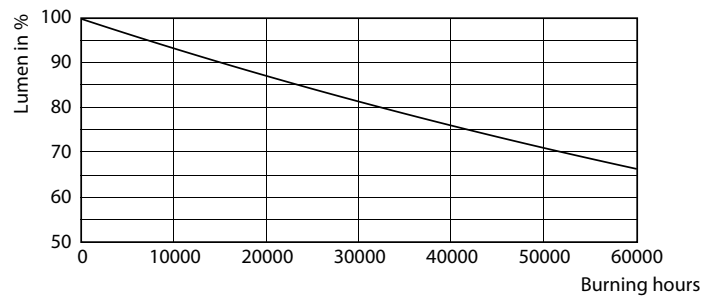

Product data

General Information		Operating and Electrical	
Cap base	E40 [E40]	Colour rendering index (nom.)	80
EU RoHS compliant	Yes	LLMF at end of nominal lifetime (nom.)	70 %
Nominal lifetime (nom.)	50000 h	Input frequency	50 to 60 Hz
Switching cycle	50,000X	Power (Rated) (Nom)	42 W
Technical type	42-200W	Lamp current (nom.)	186 mA
Light Technical		Wattage equivalent	200 W
Colour Code	840 [CCT of 4,000 K]	Starting time (nom.)	0.45 s
Beam Angle (Nom)	360 °	Warm-up time to 60% light (nom.)	0.45 s
Luminous flux (nom.)	6000 lm	Power factor (nom.)	0.95
Colour designation	Cool White (CW)	Voltage (Nom)	220-240 V
Correlated Colour Temperature (Nom)	4000 K		
Luminous efficacy (rated) (nom.)	142.00 lm/W		
Colour consistency	<6		

Approval and Application

Energy efficiency label (EEL)	A++
Energy consumption kWh/1,000 hours	42 kWh

Product Data

Full product code	871869963828300
Order product name	TrueForce LED HPL ND 60-42W E40 840
EAN/UPC – product	8718699638283
Order code	63828300
Numerator – quantity per pack	1
SAP numerator – packs per outer box	6
Material no. (12 NC)	929002006802
SAP net weight (piece)	0.500 kg

Photometric data

LEDTrueForce E27 42W 3000K

Lifetime

LEDTrueForce Others 360

LEDTrueForce Others 360