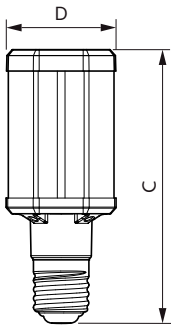

Approval and Application

Energy efficiency label (EEL)	A++
Energy consumption kWh/1,000 hours	42 kWh

Product Data

Full product code	871869963828300
Order product name	TrueForce LED HPL ND 60-42W E40 840
EAN/UPC – product	8718699638283
Order code	63828300
Numerator – quantity per pack	1
SAP numerator – packs per outer box	6
Material no. (12 NC)	929002006802
SAP net weight (piece)	0.500 kg

Dimensional drawing

TrueForce LED HPL ND 60-42W E40 840 CL IP65

Product	D	C
TrueForce LED HPL ND 60-42W E40 840	84 mm	191 mm

Photometric data

LEDTrueForce E40 42W 4000K

LEDTrueForce E40 42W 4000K

TrueForce LED Public (Urban/Road – HPL/SON)