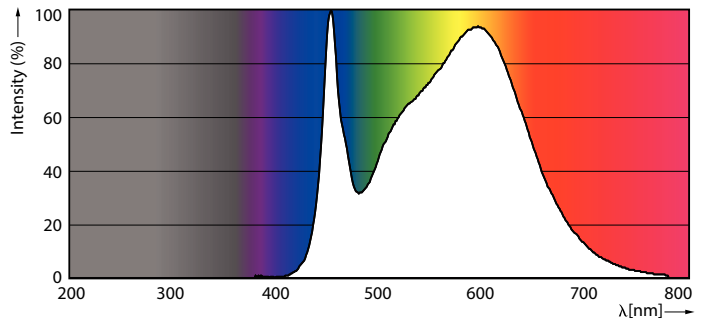

Product data

General Information		Operating and Electrical	
Cap base	E40 [E40]	Colour rendering index (nom.)	80
EU RoHS compliant	Yes	LLMF at end of nominal lifetime (nom.)	70 %
Nominal lifetime (nom.)	50000 h	Input frequency	50 to 60 Hz
Switching cycle	50,000X	Power (Rated) (Nom)	42 W
Technical type	42-200W	Lamp current (nom.)	186 mA
Light Technical		Wattage equivalent	200 W
Colour Code	840 [CCT of 4,000 K]	Starting time (nom.)	0.45 s
Beam Angle (Nom)	360 °	Warm-up time to 60% light (nom.)	0.45 s
Luminous flux (nom.)	6000 lm	Power factor (nom.)	0.95
Colour designation	Cool White (CW)	Voltage (Nom)	220-240 V
Correlated Colour Temperature (Nom)	4000 K		
Luminous efficacy (rated) (nom.)	142.00 lm/W		
Colour consistency	<6		

Approval and Application

Energy efficiency label (EEL)	A++
Energy consumption kWh/1,000 hours	42 kWh

Product Data

Full product code	871869963828300
Order product name	TrueForce LED HPL ND 60-42W E40 840
EAN/UPC – product	8718699638283
Order code	63828300
Numerator – quantity per pack	1
SAP numerator – packs per outer box	6
Material no. (12 NC)	929002006802
SAP net weight (piece)	0.500 kg

Dimensional drawing

TrueForce LED HPL ND 60-42W E40 840 CL IP65

Product	D	C
TrueForce LED HPL ND 60-42W E40 840	84 mm	191 mm

Photometric data

LEDTrueForce E40 42W 4000K

LEDTrueForce E40 42W 4000K

TrueForce LED Public (Urban/Road – HPL/SON)