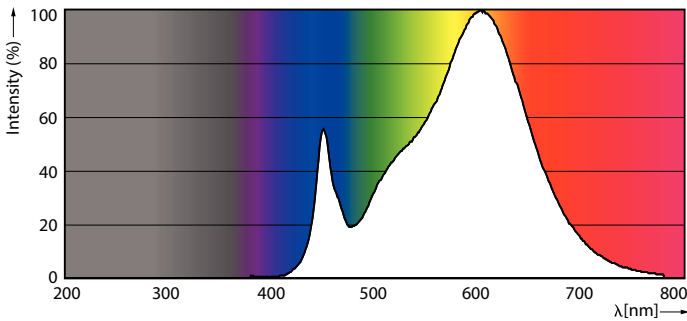

Photometric data

LEDTrueForce E27 42W

LEDTrueForce E40 42W 3000K