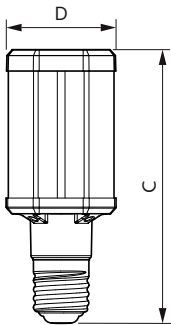

Approval and Application

Energy efficiency label (EEL)	A++
Energy consumption kWh/1,000 hours	42 kWh

Product Data

Full product code	871869963826900
Order product name	TrueForce LED HPL ND 57-42W E40 830
EAN/UPC – product	8718699638269
Order code	63826900
Numerator – quantity per pack	1
SAP numerator – packs per outer box	6
Material no. (12 NC)	929002006702
SAP net weight (piece)	0.500 kg

Dimensional drawing

Tforce LED HPL ND 6klm E40 830 CL IP65

Product	D	C
TrueForce LED HPL ND 57-42W E40 830	84 mm	191 mm

Photometric data

LEDTrueForce E27 42W

LEDTrueForce E40 42W 3000K

TrueForce LED Public (Urban/Road – HPL/SON)