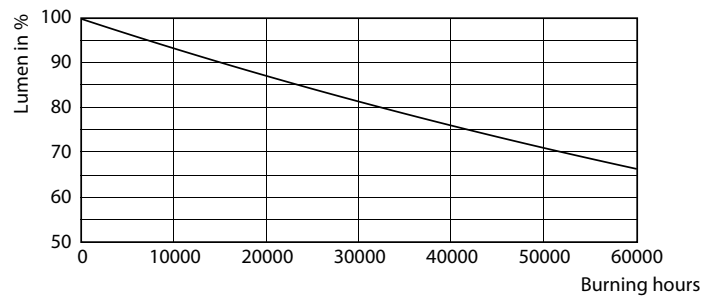

Product data

General Information	
Cap base	E40 [E40]
EU RoHS compliant	Yes
Nominal lifetime (nom.)	50000 h
Switching cycle	50,000X
Technical type	42-200W

Light Technical	
Colour Code	830 [CCT of 3,000 K]
Beam Angle (Nom)	360 °
Luminous flux (nom.)	5700 lm
Colour designation	White (WH)
Correlated Colour Temperature (Nom)	3000 K
Luminous efficacy (rated) (nom.)	135.00 lm/W
Colour consistency	<6

Operating and Electrical	
Colour rendering index (nom.)	80
LLMF at end of nominal lifetime (nom.)	70 %
Input frequency	50 to 60 Hz
Power (Rated) (Nom)	42 W
Lamp current (nom.)	186 mA
Wattage equivalent	200 W
Starting time (nom.)	0.45 s
Warm-up time to 60% light (nom.)	0.45 s
Power factor (nom.)	0.95
Voltage (Nom)	220-240 V

Approval and Application

Energy efficiency label (EEL)	A++
Energy consumption kWh/1,000 hours	42 kWh

Product Data

Full product code	871869963826900
Order product name	TrueForce LED HPL ND 57-42W E40 830
EAN/UPC – product	8718699638269
Order code	63826900
Numerator – quantity per pack	1
SAP numerator – packs per outer box	6
Material no. (12 NC)	929002006702
SAP net weight (piece)	0.500 kg

Photometric data

LEDTrueForce E27 42W 3000K

Lifetime

LEDTrueForce Others 360

LEDTrueForce Others 360