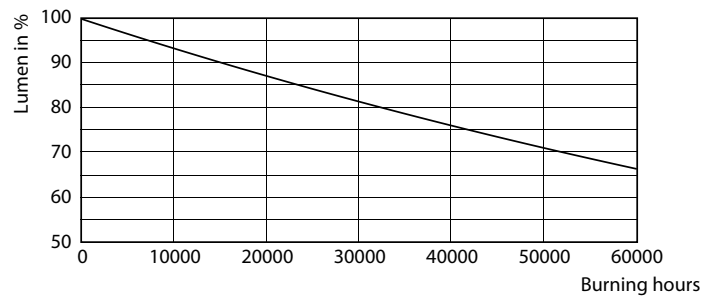

Product data

General Information	
Cap base	E27 [E27]
EU RoHS compliant	Yes
Nominal lifetime (nom.)	50000 h
Switching cycle	50,000X
Technical type	42-125W

Light Technical	
Colour Code	840 [CCT of 4,000 K]
Beam Angle (Nom)	360 °
Luminous flux (nom.)	6000 lm
Colour designation	Cool White (CW)
Correlated Colour Temperature (Nom)	4000 K
Luminous efficacy (rated) (nom.)	142.00 lm/W
Colour consistency	<6

Colour rendering index (nom.)	80
LLMF at end of nominal lifetime (nom.)	70 %

Operating and Electrical	
Input frequency	50 to 60 Hz
Power (Rated) (Nom)	42 W
Lamp current (nom.)	186 mA
Wattage equivalent	125 W
Starting time (nom.)	0.45 s
Warm-up time to 60% light (nom.)	0.45 s
Power factor (nom.)	0.95
Voltage (Nom)	220-240 V

Approval and Application

Energy efficiency label (EEL)	A++
Energy consumption kWh/1,000 hours	42 kWh

Product Data

Full product code	871869963824500
Order product name	TrueForce LED HPL ND 60-42W E27 840
EAN/UPC – product	8718699638245
Order code	63824500
Numerator – quantity per pack	1
SAP numerator – packs per outer box	6
Material no. (12 NC)	929002006602
SAP net weight (piece)	0.365 kg

Photometric data

LEDTrueForce E27 42W 3000K

Lifetime

LEDTrueForce Others 360

LEDTrueForce Others 360