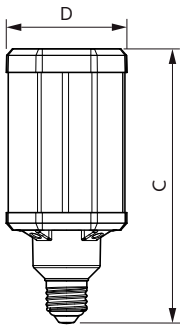

Product data

General Information	
Cap base	E27 [E27]
EU RoHS compliant	Yes
Nominal lifetime (nom.)	50000 h
Switching cycle	50,000X
Technical type	42-125W

Light Technical	
Colour Code	840 [CCT of 4,000 K]
Beam Angle (Nom)	360 °
Luminous flux (nom.)	6000 lm
Colour designation	Cool White (CW)
Correlated Colour Temperature (Nom)	4000 K
Luminous efficacy (rated) (nom.)	142.00 lm/W
Colour consistency	<6

Approval and Application

Energy efficiency label (EEL)	A++
Energy consumption kWh/1,000 hours	42 kWh

Product Data

Full product code	871869963824500
Order product name	TrueForce LED HPL ND 60-42W E27 840
EAN/UPC – product	8718699638245
Order code	63824500
Numerator – quantity per pack	1
SAP numerator – packs per outer box	6
Material no. (12 NC)	929002006602
SAP net weight (piece)	0.365 kg

Dimensional drawing

TrueForce LED HPL ND 60klm E27 840 CL IP65

Product	D	C
TrueForce LED HPL ND 60-42W E27 840	84 mm	178 mm

Photometric data

LEDTrueForce E27

LEDTrueForce E27

TrueForce LED Public (Urban/Road – HPL/SON)