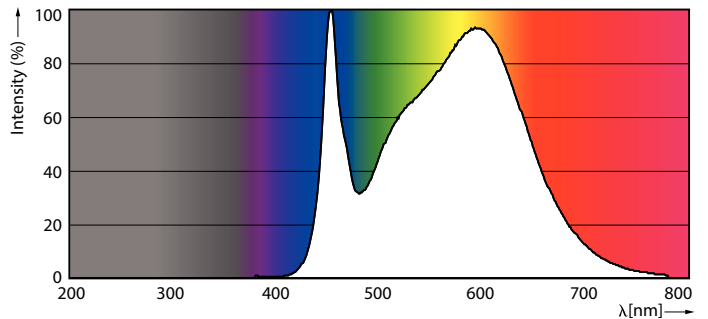

Product data

General Information	
Cap base	E27 [E27]
EU RoHS compliant	Yes
Nominal lifetime (nom.)	50000 h
Switching cycle	50,000X
Technical type	42-125W

Light Technical	
Colour Code	840 [CCT of 4,000 K]
Beam Angle (Nom)	360 °
Luminous flux (nom.)	6000 lm
Colour designation	Cool White (CW)
Correlated Colour Temperature (Nom)	4000 K
Luminous efficacy (rated) (nom.)	142.00 lm/W
Colour consistency	<6

Colour rendering index (nom.)	80
LLMF at end of nominal lifetime (nom.)	70 %

Operating and Electrical	
Input frequency	50 to 60 Hz
Power (Rated) (Nom)	42 W
Lamp current (nom.)	186 mA
Wattage equivalent	125 W
Starting time (nom.)	0.45 s
Warm-up time to 60% light (nom.)	0.45 s
Power factor (nom.)	0.95
Voltage (Nom)	220-240 V

Approval and Application

Energy efficiency label (EEL)	A++
Energy consumption kWh/1,000 hours	42 kWh

Product Data

Full product code	871869963824500
Order product name	TrueForce LED HPL ND 60-42W E27 840
EAN/UPC – product	8718699638245
Order code	63824500
Numerator – quantity per pack	1
SAP numerator – packs per outer box	6
Material no. (12 NC)	929002006602
SAP net weight (piece)	0.365 kg

Dimensional drawing

TrueForce LED HPL ND 60klm E27 840 CL IP65

Product	D	C
TrueForce LED HPL ND 60-42W E27 840	84 mm	178 mm

Photometric data

LEDTrueForce E27

LEDTrueForce E27

TrueForce LED Public (Urban/Road – HPL/SON)