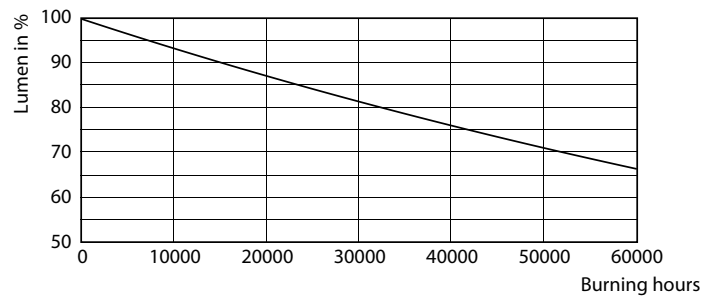

Product data

General Information	
Cap base	E27 [E27]
EU RoHS compliant	Yes
Nominal lifetime (nom.)	50000 h
Switching cycle	50,000X
Technical type	42-125W

Light Technical	
Colour Code	830 [CCT of 3,000 K]
Beam Angle (Nom)	360 °
Luminous flux (nom.)	5700 lm
Colour designation	White (WH)
Correlated Colour Temperature (Nom)	3000 K
Luminous efficacy (rated) (nom.)	135.00 lm/W
Colour consistency	<6

Operating and Electrical	
Colour rendering index (nom.)	80
LLMF at end of nominal lifetime (nom.)	70 %
Input frequency	50 to 60 Hz
Power (Rated) (Nom)	42 W
Lamp current (nom.)	186 mA
Wattage equivalent	125 W
Starting time (nom.)	0.45 s
Warm-up time to 60% light (nom.)	0.45 s
Power factor (nom.)	0.95
Voltage (Nom)	220-240 V

Energy efficiency label (EEL) A++

Energy consumption kWh/1,000 hours 42 kWh

Product Data

Full product code	871869963822100
Order product name	TrueForce LED HPL ND 57-42W E27 830
EAN/UPC – product	8718699638221
Order code	63822100
Numerator – quantity per pack	1
SAP numerator – packs per outer box	6
Material no. (12 NC)	929002006502
SAP net weight (piece)	0.365 kg

Photometric data

LEDTrueForce E27 42W 3000K

Lifetime

LEDTrueForce Others 360

LEDTrueForce Others 360