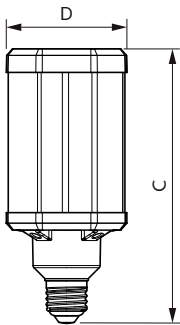

Product data

General Information	
Cap base	E27 [E27]
EU RoHS compliant	Yes
Nominal lifetime (nom.)	50000 h
Switching cycle	50,000X
Technical type	42-125W

Light Technical	
Colour Code	830 [CCT of 3,000 K]
Beam Angle (Nom)	360 °
Luminous flux (nom.)	5700 lm
Colour designation	White (WH)
Correlated Colour Temperature (Nom)	3000 K
Luminous efficacy (rated) (nom.)	135.00 lm/W
Colour consistency	<6

Energy efficiency label (EEL) A++

Energy consumption kWh/1,000 hours 42 kWh

Product Data

Full product code	871869963822100
Order product name	TrueForce LED HPL ND 57-42W E27 830
EAN/UPC – product	8718699638221
Order code	63822100
Numerator – quantity per pack	1
SAP numerator – packs per outer box	6
Material no. (12 NC)	929002006502
SAP net weight (piece)	0.365 kg

Dimensional drawing

Tforce LED HPL ND 6klm E27 830 CL IP65

Product	D	C
TrueForce LED HPL ND 57-42W E27 830	84 mm	178 mm

Photometric data

LEDTrueForce E27 42W

LEDTrueForce E27 42W 3000K

TrueForce LED Public (Urban/Road – HPL/SON)