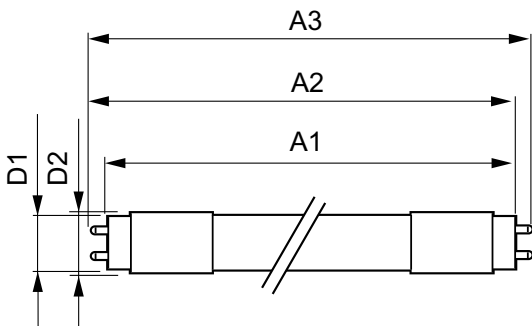

Product Data	
Full product code	871869963751400
Order product name	CorePro LEDtube 600mm 9W 840 T8 C W G
EAN/UPC - Product	8718699637514
Order code	929002000472
Numerator - Quantity Per Pack	1
Numerator - Packs per outer box	25
Material Nr. (12NC)	929002000472
Net Weight (Piece)	0.140 kg

Dimensional drawing

TLED 600mm 100-240V 9-18W 900lm 4000K

Product	D1	D2	A1	A2	A3
CorePro LEDtube 600mm 9W 840 T8 C W G	25.6 mm	27.8 mm	589.8 mm	595.7 mm	604 mm

Photometric data

LEDtube 9W G13 840

LEDtube 9W G13 900lm