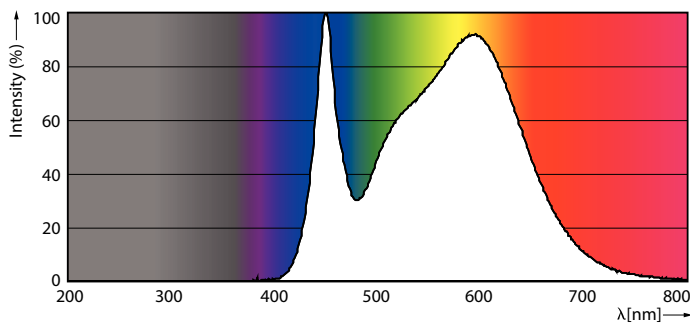

Photometric data

LEDtube 9W G13 840