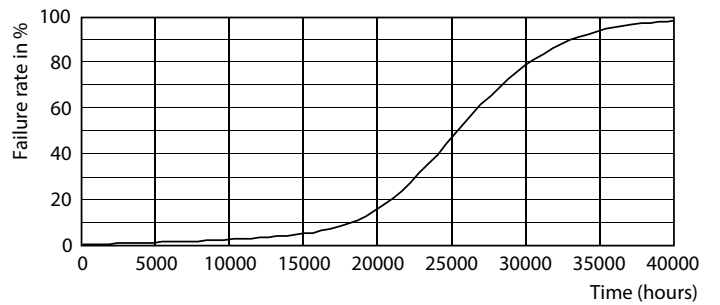

CorePro LEDtube EM/Mains T8

Photometric data

LEDtube 9W G13 900lm 840

Lifetime

LEDtube 25K FailureRate

LEDtube 25K 1 LumenVsTc

LEDtube 25K

LEDtube 25K