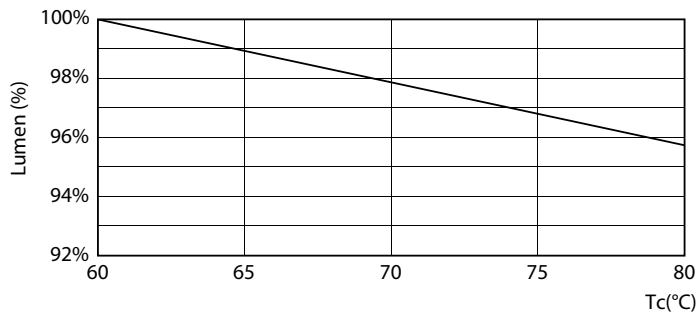

CorePro LEDtube EM/Mains T8

Photometric data

LEDtube 9W G13 900lm 840

Lifetime

LEDtube 25K FailureRate

LEDtube 25K 1 LumenVsTc

LEDtube 25K

LEDtube 25K