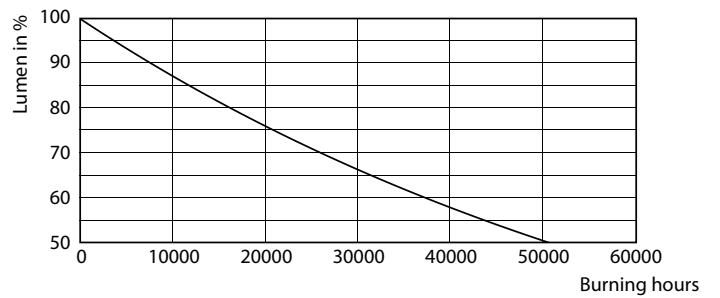

CorePro LEDtube EM/Mains T8

Photometric data

LEDtube 9W G13 900lm 840

Lifetime

LEDtube 25K FailureRate

LEDtube 25K 1 LumenVsTc

LEDtube 25K

LEDtube 25K