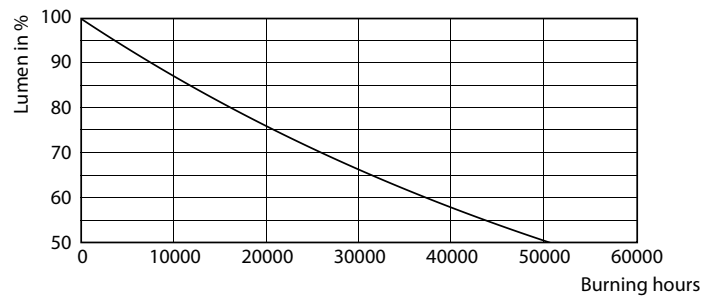

CorePro LEDtube EM/Mains T8

Photometric data

LEDtube 9W G13 830

Lifetime

LEDtube 25K FailureRate

LEDtube 25K

LEDtube 25K 1 LumenVsTc

LEDtube 25K