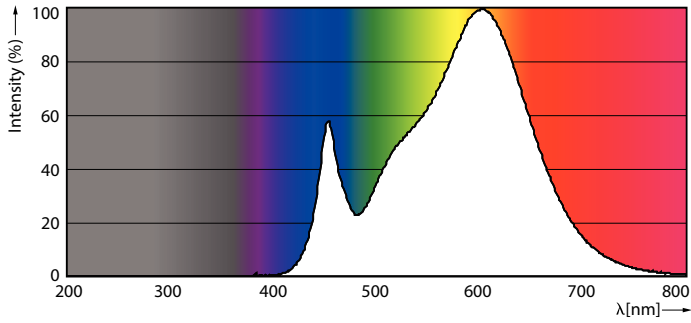

CorePro LEDtube EM/Mains T8

Photometric data

LEDtube 9W G13 830