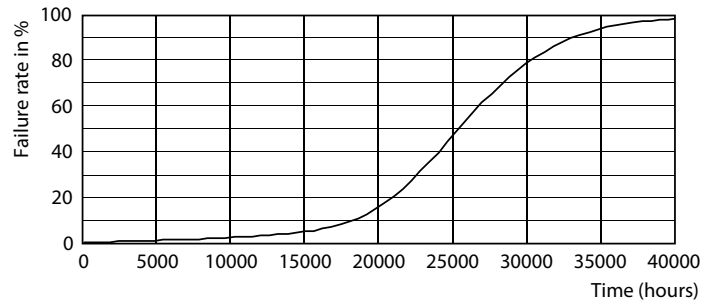

CorePro LEDtube EM/Mains T8

Photometric data

LEDtube 9W G13 830

Lifetime

LEDtube 25K FailureRate

LEDtube 25K

LEDtube 25K 1 LumenVsTc

LEDtube 25K