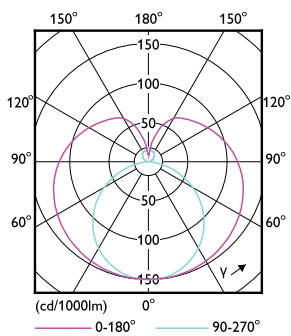

Light Technical	
Color Code	830 [CCT of 3000K]
Beam Angle (Nom)	240 °
Luminous Flux (Nom)	900 lm
Color Designation	White (WH)
Correlated Color Temperature (Nom)	3000 K
Luminous Efficacy (rated) (Nom)	100.00 lm/W
Color Consistency	<6
Color Rendering Index (Nom)	80

Product Data	
Full product code	871869963749100
Order product name	CorePro LEDtube 600mm 9W 830 T8C W G
EAN/UPC - Product	8718699637491
Order code	929002000372
Numerator - Quantity Per Pack	1
Numerator - Packs per outer box	25
Material Nr. (12NC)	929002000372
Net Weight (Piece)	0.140 kg

Dimensional drawing

TLED 600mm 100-240V 9-18W 900lm 3000K

Product	D1	D2	A1	A2	A3
CorePro LEDtube 600mm 9W 830 T8C W G	25.6 mm	27.8 mm	589.8 mm	595.7 mm	604 mm

Photometric data

LEDtube 9W G13 900lm

LEDtube 9W G13 900lm 830