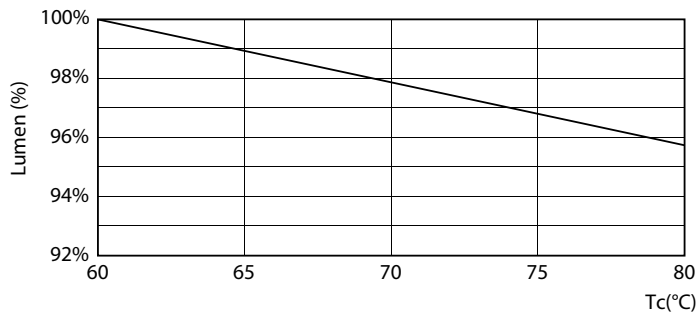

CorePro LEDtube EM/Mains T8

Photometric data

LEDtube 9W G13 830

Lifetime

LEDtube 25K FailureRate

LEDtube 25K

LEDtube 25K 1 LumenVsTc

LEDtube 25K