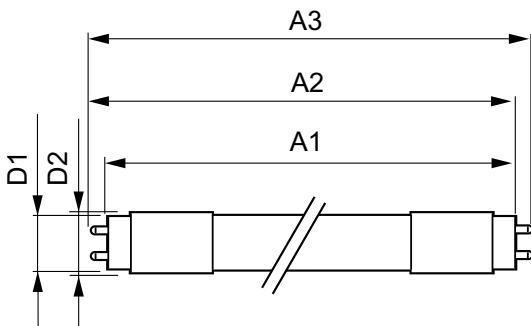

Product Data	
Full product code	871869963749100
Order product name	CorePro LEDtube 600mm 9W 830 T8C W G
EAN/UPC - Product	8718699637491
Order code	929002000372
Numerator - Quantity Per Pack	1
Numerator - Packs per outer box	25
Material Nr. (12NC)	929002000372
Net Weight (Piece)	0.140 kg

Dimensional drawing

TLED 600mm 100-240V 9-18W 900lm 3000K

Product	D1	D2	A1	A2	A3
CorePro LEDtube 600mm 9W 830 T8C W G	25.6 mm	27.8 mm	589.8 mm	595.7 mm	604 mm

Photometric data

LEDtube 9W G13 900lm

LEDtube 9W G13 900lm 830