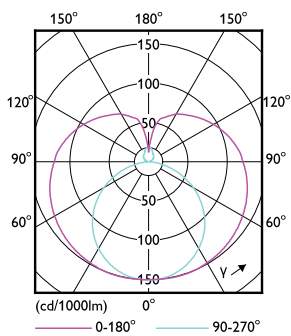

Photometric data

LEDtube 18W G13 1850lm