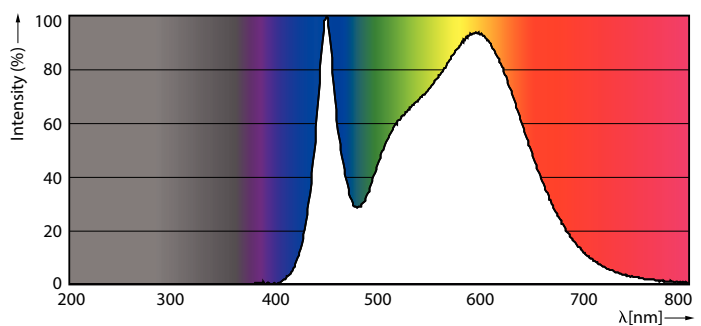

LEDtube 18W G13 840