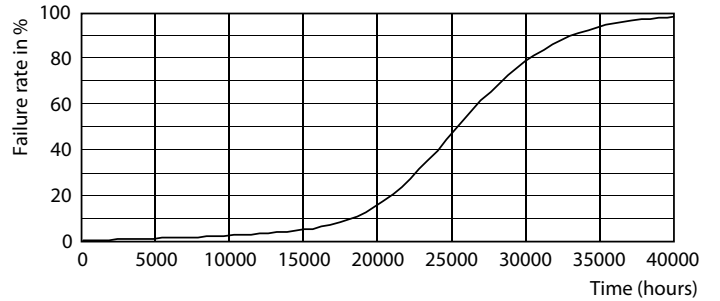

LEDtube 25K