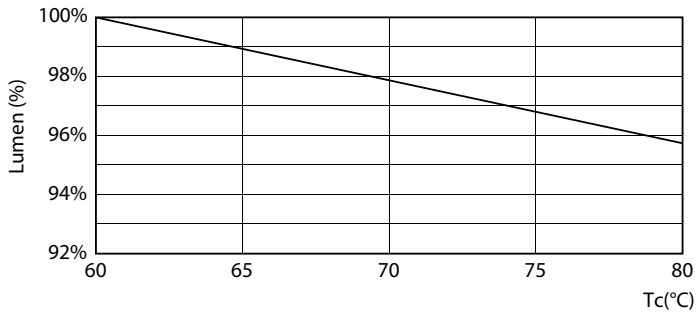

LEDtube 25K FailureRate

LEDtube 25K 1 LumenVsTc