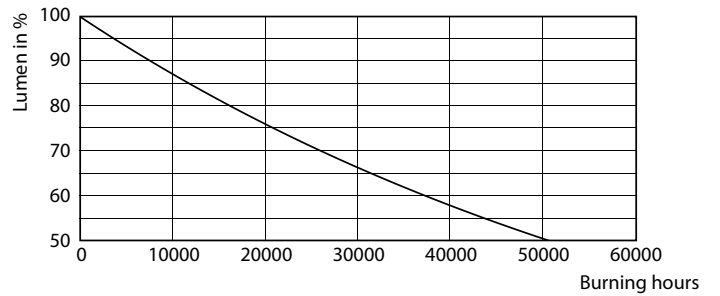

LEDtube 25K