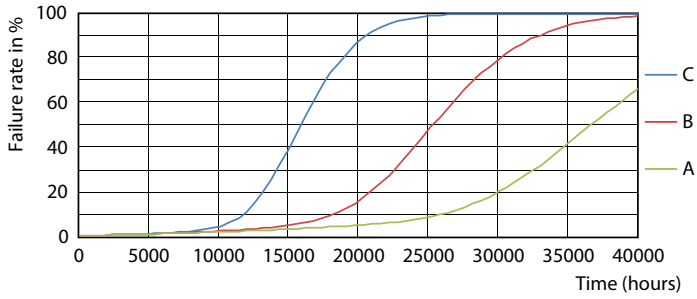

CorePro LEDtube EM/Mains T8

Photometric data

LEDtube 18W G13 1850lm 840

Lifetime