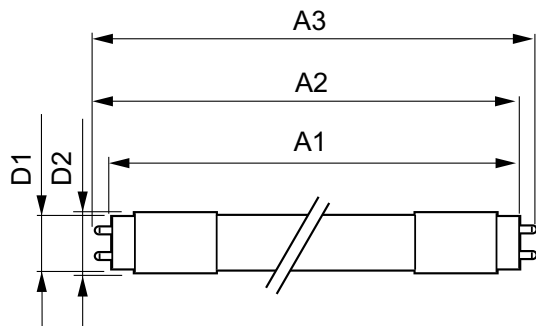

### Product data

General Information		LLMF At End Of Nominal Lifetime (Nom)	
Cap-Base	G13 [ Medium Bi-Pin Fluorescent]		70 %
EU RoHS compliant	Yes	Operating and Electrical	
Nominal Lifetime (Nom)	25000 h	Input Frequency	50 to 60 Hz
Switching Cycle	50000X	Power (Nom)	18 W
Technical Type	18-32-36W	Lamp Current (Max)	160 mA
Light Technical		Lamp Current (Min)	95 mA
Color Code	840 [ CCT of 4000K]	Starting Time (Nom)	0.5 s
Beam Angle (Nom)	240 °	Warm Up Time to 60% Light (Nom)	0.5 s
Luminous Flux (Nom)	1850 lm	Power Factor (Nom)	0.92
Color Designation	Cool White (CW)	Voltage (Nom)	100-240 V
Correlated Color Temperature (Nom)	4000 K	Temperature	
Luminous Efficacy (rated) (Nom)	102.00 lm/W	T-Ambient (Max)	45 °C
Color Consistency	<6	T-Ambient (Min)	-20 °C
Color Rendering Index (Nom)	80	T-Storage (Max)	65 °C
		T-Storage (Min)	-40 °C

## Dimensional drawing

TLED 1200mm 100-240V 18-36W 1850lm 4000K

Product	D1	D2	A1	A2	A3
CorePro LEDtube 1200mm 18W 840 T8C W G	25.6 mm	27.8 mm	1199.4 mm	1205.3 mm	1213.6 mm