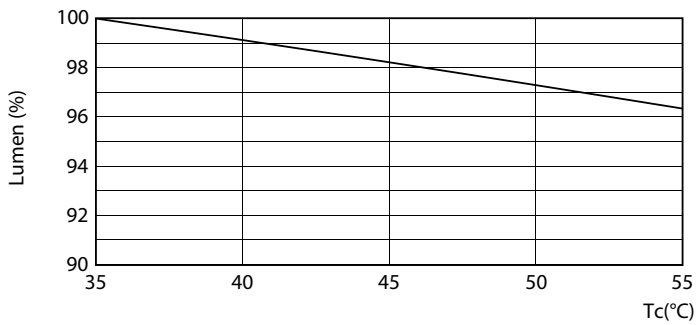

Product data

General Information		Lamp Current (Max)	
Cap-Base	G13 [Medium Bi-Pin Fluorescent]		330 mA
EU RoHS compliant	Yes	Lamp Current (Min)	110 mA
Nominal Lifetime (Nom)	36000 h	Starting Time (Nom)	0.5 s
Switching Cycle	50000X	Warm Up Time to 60% Light (Nom)	0.5 s
Light Technical		UL Type	Type A - works on ballast
Color Code	840 [CCT of 4000K]	Power Factor (Nom)	0.9
Beam Angle (Nom)	240 °	Voltage (Nom)	120-277, 347 V
Luminous Flux (Nom)	1800 lm	Temperature	
Color Designation	Cool White (CW)	T-Ambient (Max)	45 °C
Correlated Color Temperature (Nom)	4000 K	T-Ambient (Min)	-20 °C
Luminous Efficacy (rated) (Nom)	112.00 lm/W	T-Storage (Max)	65 °C
Color Consistency	<6	T-Storage (Min)	-40 °C
Color Rendering Index (Nom)	80	T-Case Maximum (Nom)	35 °C
LLMF At End Of Nominal Lifetime (Nom)	70 %	Controls and Dimming	
Operating and Electrical		Dimmable	No
Input Frequency	20K to 120K Hz		
Power (Nom)	16 W		

LEDtubes 1200mm T8 120-277 16W 1800lm 4000K

LEDtubes 1200mm T8 120-277 16W 1800lm 4000K

Photometric data

LEDtubes 1200mm T8 120-277 16W 1800lm 4000K

Lifetime

LEDtubes 1200mm T8 120-277 16W 1800lm 4000K

LEDtubes 1200mm T8 120-277 16W 1800lm 4000K