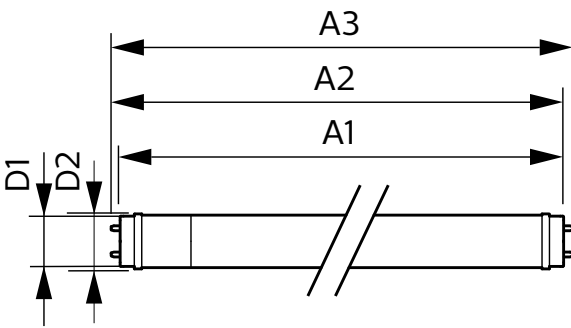

T8

Mechanical and Housing

Product Length 1200 mm

Approval and Application

Energy Efficiency Label (EEL) Not applicable
Energy Saving Product Yes
Approval Marks RoHS compliance UL certificate
Energy Consumption kWh/1000 h - kWh

Product Data

Order product name 16T8/LED/48-840/IF18/G 25/1

EAN/UPC - Product	046677542085
Order code	929001960604
Numerator - Quantity Per Pack	1
Numerator - Packs per outer box	25
Material Nr. (12NC)	929001960604
Net Weight (Piece)	0.215 kg

Dimensional drawing

TLED 1200mm T8 120-277 16W 1800lm 4000K

Product	D1	D2	A1	A2	A3
16T8/LED/48-840/IF18/G 25/1	25.7 mm	28 mm	1198 mm	1205 mm	1212 mm

Photometric data

LEDtubes 1200mm T8 120-277 16W 1800lm 4000K