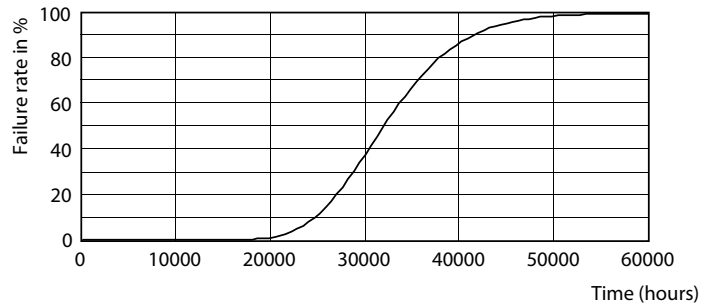

LEDtubes 1200mm T8 120-277 16W 1800lm 4000K