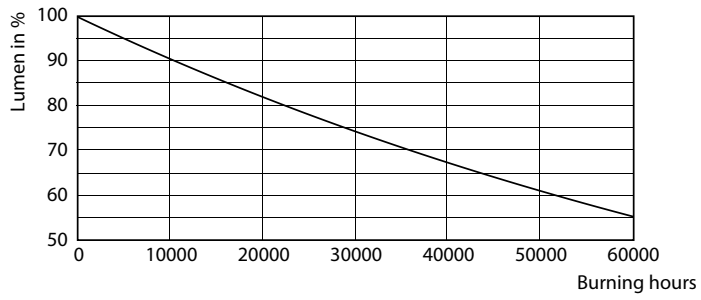

T8

Lifetime

LEDtubes 1200mm T8 120-277 16W 1800lm 4000K