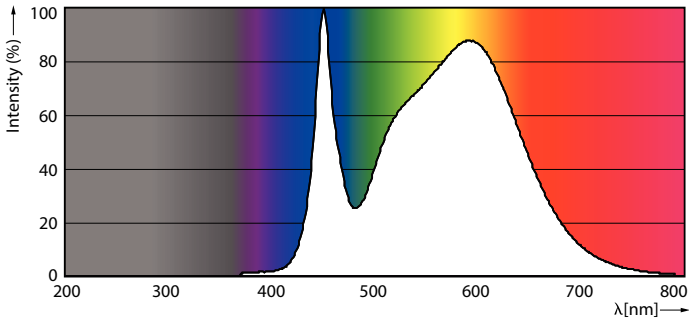

Photometric data

LEDtubes 1200mm T8 120-277 16W 1800lm 4000K