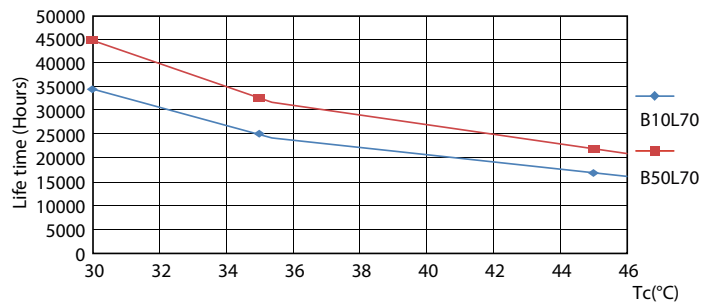

LEDtubes 1200mm T8 120-277 16W 1800lm 4000K