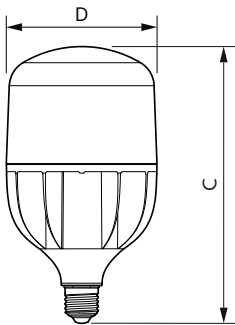

### Product data

General Information		Luminous Efficacy (rated) (Nom)	
Cap-Base	E27 [ E27]		119.00 lm/W
EU RoHS compliant	Yes	Color Consistency	<6
Nominal Lifetime (Nom)	20000 h	Color Rendering Index (Nom)	80
Switching Cycle	50000X	LLMF At End Of Nominal Lifetime (Nom)	70 %
Technical Type	42-70W		
Light Technical		Operating and Electrical	
Color Code	840 [ CCT of 4000K]	Input Frequency	50 to 60 Hz
Beam Angle (Nom)	240 °	Power (Nom)	42 W
Luminous Flux (Nom)	5000 lm	Lamp Current (Nom)	240 mA
Color Designation	Cool White (CW)	Wattage Equivalent	70 W
Correlated Color Temperature (Nom)	4000 K	Starting Time (Nom)	0.5 s
		Warm Up Time to 60% Light (Nom)	0.5 s
		Power Factor (Nom)	0.9

## Dimensional drawing

TForce HB 45-50W E27 840 220D

Product	D	C
TrueForce Core HB MV ND 50-42W E27 840	123 mm	225 mm