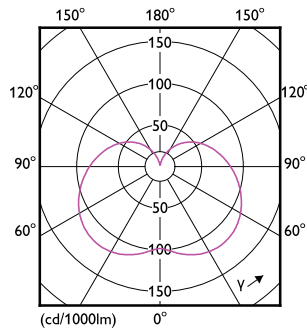

LED TForce Core HB MV 48-42W E27 T-shape Frosted 830 24D ND