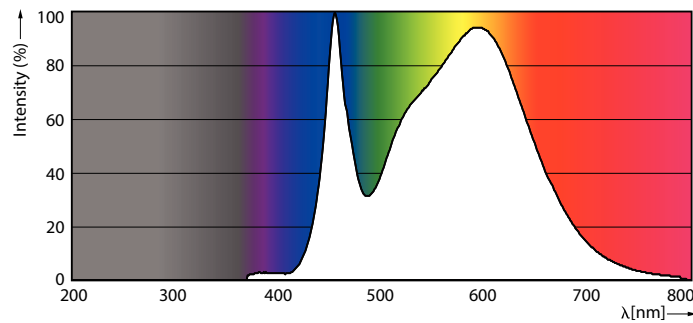

Photometric data

LED TForce Core HB MV 50-42W E27 T-shape Frosted 840 24D ND