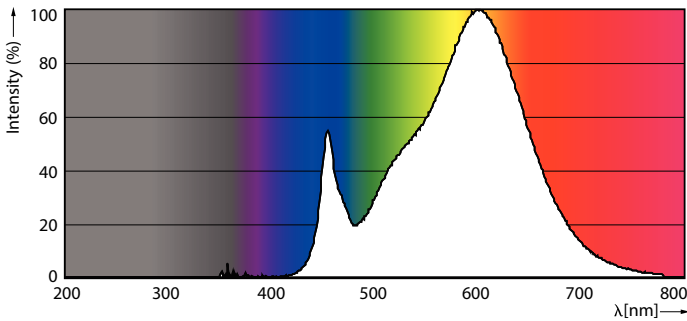

CaruLox Photometrics 43 Philips Lighting B.V. Page 1/7

Photometric data

26W G5