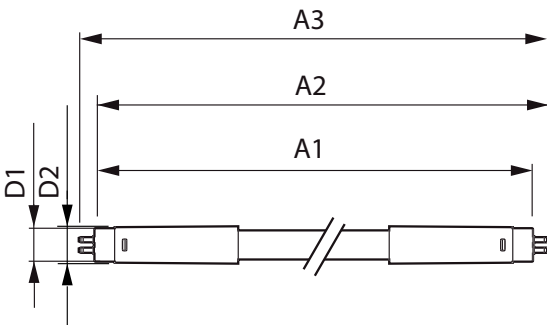

Product data

General Information	
Cap-Base	G5 [G5]
EU RoHS compliant	Yes
Nominal Lifetime (Nom)	50000 h
Switching Cycle	200000X

Light Technical	
Color Code	830 [CCT of 3000K]
Beam Angle (Nom)	200 °
Luminous Flux (Nom)	3600 lm
Color Designation	White (WH)
Correlated Color Temperature (Nom)	3000 K
Luminous Efficacy (rated) (Nom)	138.00 lm/W
Color Consistency	<6
Color Rendering Index (Nom)	80
LLMF At End Of Nominal Lifetime (Nom)	70 %

Controls and Dimming	
Dimmable	No

MASTER LEDtube Mains T5

Mechanical and Housing

Bulb Material	Glass
Product Length	1500 mm

Approval and Application

Energy Efficiency Label (EEL)	A++
Energy Saving Product	Yes
Approval Marks	CE marking RoHS compliance KEMA Keur certificate
Energy Consumption kWh/1000 h	26 kWh

Product Data

Full product code	871869681929600
Order product name	MASTER LEDtube 1500mm HO 26W 830 T5
EAN/UPC - Product	8718696819296
Order code	929001908802
Numerator - Quantity Per Pack	1
Numerator - Packs per outer box	10
Material Nr. (12NC)	929001908802
Net Weight (Piece)	0.285 kg

Dimensional drawing

TLED 1500mm 26W-54W 3800lm 200D 3000K G5

Product	D1	D2	A1	A2	A3
MASTER LEDtube 1500mm HO 26W 830 T5	15 mm	16.9 mm	1449 mm	1456.1 mm	1463.2 mm

Photometric data

26W G5

CaruLox Photometrics 43 Philips Lighting B.V. Page 1/7