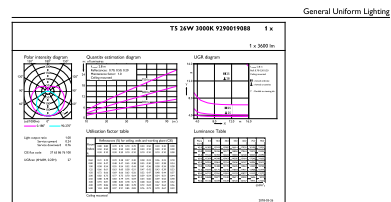

Controls and Dimming	
Dimmable	No

MASTER LEDtube Mains T5

Mechanical and Housing

Bulb Material	Glass
Product Length	1500 mm

Approval and Application

Energy Efficiency Label (EEL)	A++
Energy Saving Product	Yes
Approval Marks	CE marking RoHS compliance KEMA Keur certificate
Energy Consumption kWh/1000 h	26 kWh

Dimensional drawing

TLED 1500mm 26W-54W 3800lm 200D 3000K G5

Product	D1	D2	A1	A2	A3
MASTER LEDtube 1500mm HO 26W 830 T5	15 mm	16.9 mm	1449 mm	1456.1 mm	1463.2 mm

Photometric data

26W G5

CaruLox Photometrics 43 Philips Lighting B.V. Page 1/7