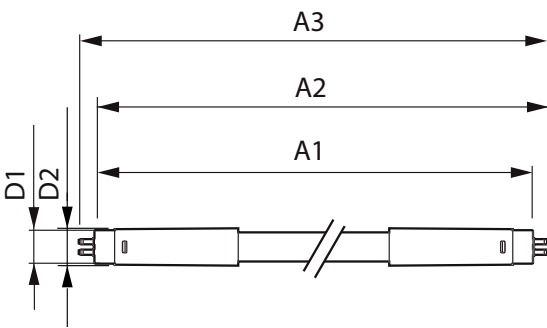

MASTER LEDtube Mains T5

Mechanical and Housing

Bulb Material	Glass
Product Length	1500 mm

Approval and Application

Energy Efficiency Label	A++
Energy Saving Product	Yes
Approval Marks	CE marking RoHS compliance KEMA Keur certificate
Energy Consumption kWh/1000 h	26 kWh

Product Data

Full product code	871869681929600
Order product name	MASTER LEDtube 1500mm HO 26W 830 T5
EAN/UPC - Product	8718696819296
Order code	81929600
Numerator - Quantity Per Pack	1
Numerator - Packs per outer box	10
Material Nr. (12NC)	929001908802
Net Weight (Piece)	0.285 kg

Dimensional drawing

TLED 1500mm 26W-54W 3800lm 200D 3000K G5