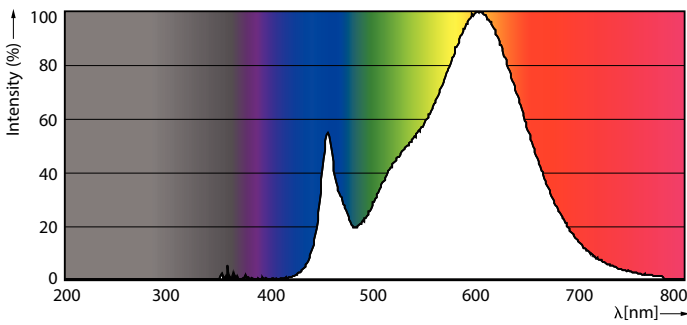

Photometric data

26W G5