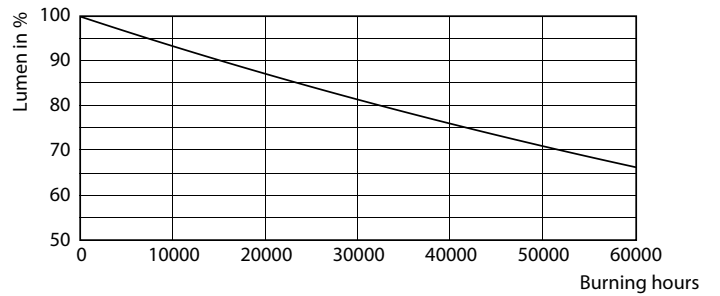

Product data

General Information	
Cap-Base	G5 [G5]
EU RoHS compliant	Yes
Nominal Lifetime (Nom)	50000 h
Switching Cycle	200000X

Light Technical	
Colour Code	830 [CCT of 3000K]
Beam Angle (Nom)	200 °
Luminous Flux (Nom)	3600 lm
Colour Designation	White (WH)
Colour Temperature, horizontal (Nom)	3000 K
Luminous Efficacy (rated) (Nom)	138.00 lm/W
Color Consistency	<6
Colour Rendering Index horiz (Nom)	80
LLMF At End Of Nominal Lifetime (Nom)	70 %

Controls and Dimming	
Dimmable	No

MASTER LEDtube Mains T5

Mechanical and Housing

Bulb Material	Glass
Product Length	1500 mm

Approval and Application

Energy Efficiency Label	A++
Energy Saving Product	Yes
Approval Marks	CE marking RoHS compliance KEMA Keur certificate
Energy Consumption kWh/1000 h	26 kWh

26W G5 830 3000K

MASTER LEDtube Mains T5

Photometric data

26W G5 830 3000K

Lifetime

26W G5

26W G5

26W G5