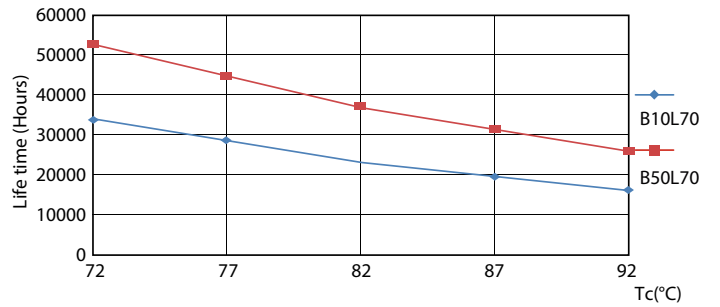

Product data

General Information	
Cap-Base	G5 [G5]
EU RoHS compliant	Yes
Nominal Lifetime (Nom)	50000 h
Switching Cycle	200000X

Light Technical	
Colour Code	830 [CCT of 3000K]
Beam Angle (Nom)	200 °
Luminous Flux (Nom)	3600 lm
Colour Designation	White (WH)
Colour Temperature, horizontal (Nom)	3000 K
Luminous Efficacy (rated) (Nom)	138.00 lm/W
Color Consistency	<6
Colour Rendering Index horiz (Nom)	80
LLMF At End Of Nominal Lifetime (Nom)	70 %

Controls and Dimming	
Dimmable	No

MASTER LEDtube Mains T5

Mechanical and Housing

Bulb Material	Glass
Product Length	1500 mm

Approval and Application

Energy Efficiency Label	A++
Energy Saving Product	Yes
Approval Marks	CE marking RoHS compliance KEMA Keur certificate
Energy Consumption kWh/1000 h	26 kWh

26W G5 830 3000K

MASTER LEDtube Mains T5

Photometric data

26W G5 830 3000K

Lifetime

26W G5

26W G5

26W G5