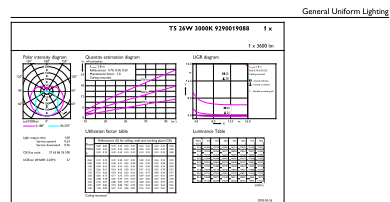

26W G5 830 3000K