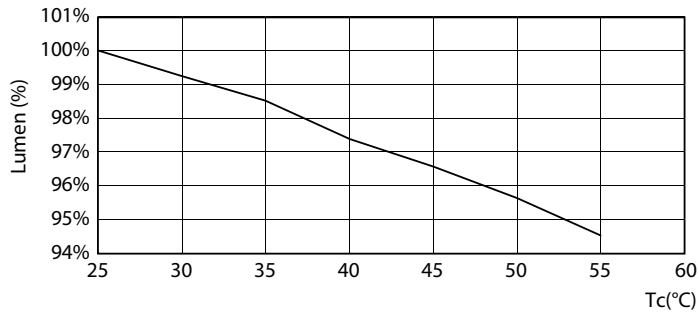

Product data

General Information	
Cap-Base	G5 [G5]
EU RoHS compliant	Yes
Nominal Lifetime (Nom)	50000 h
Switching Cycle	200000X

Light Technical	
Colour Code	830 [CCT of 3000K]
Beam Angle (Nom)	200 °
Luminous Flux (Nom)	3600 lm
Colour Designation	White (WH)
Colour Temperature, horizontal (Nom)	3000 K
Luminous Efficacy (rated) (Nom)	138.00 lm/W
Color Consistency	<6
Colour Rendering Index horiz (Nom)	80
LLMF At End Of Nominal Lifetime (Nom)	70 %

Controls and Dimming	
Dimmable	No

MASTER LEDtube Mains T5

Mechanical and Housing

Bulb Material	Glass
Product Length	1500 mm

Approval and Application

Energy Efficiency Label	A++
Energy Saving Product	Yes
Approval Marks	CE marking RoHS compliance KEMA Keur certificate
Energy Consumption kWh/1000 h	26 kWh

26W G5 830 3000K

MASTER LEDtube Mains T5

Photometric data

26W G5 830 3000K

Lifetime

26W G5

26W G5

26W G5