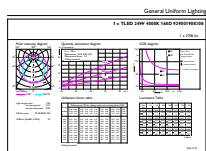

Photometric data

LEDtube G13 24W 4000K 160D