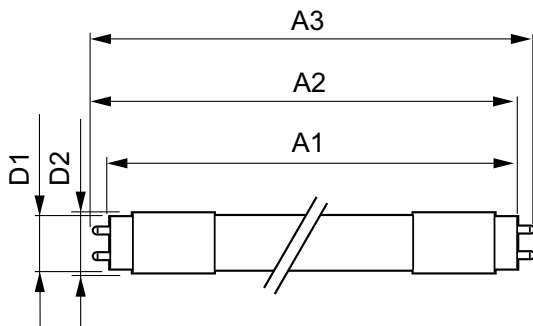

MASTER LEDtube EM/Mains T8

Temperature	
T-Ambient (Max)	45 °C
T-Ambient (Min)	-20 °C
T-Storage (Max)	65 °C
T-Storage (Min)	-40 °C
T-Case Maximum (Nom)	60 °C
Controls and Dimming	
Dimmable	No
Mechanical and Housing	
Product Length	1500 mm
Approval and Application	
Energy Efficiency Label (EEL)	A++
Energy Saving Product	Yes

Approval Marks	RoHS compliance TUV CE marking KEMA Keur certificate
Energy Consumption kWh/1000 h	24 kWh
Product Data	
Full product code	871869681807700
Order product name	MASTER LEDtube 1500mm UO 24W 840 T8 FF RCA
EAN/UPC - Product	8718696818077
Order code	929001908308
Numerator - Quantity Per Pack	1
Numerator - Packs per outer box	10
Material Nr. (12NC)	929001908308
Net Weight (Piece)	0.315 kg

Dimensional drawing

TLED Master UO 5ft low Flicker RCA 4000k

Product	D1	D2	A1	A2	A3
MASTER LEDtube 1500mm UO 24W 840 T8 FF RCA	25.8 mm	28 mm	1498.7 mm	1505.8 mm	1498.7 mm

Photometric data

LEDtube G13 24W 4000K 160D