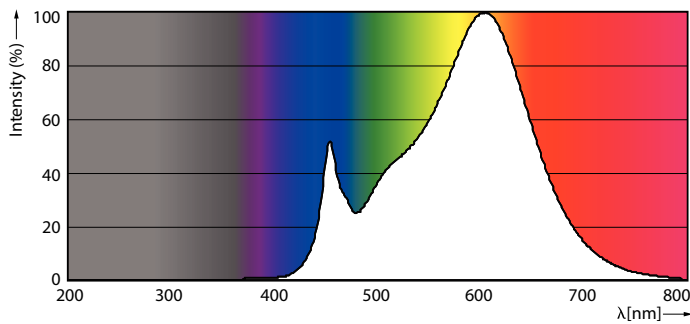

Photometric data

LEDtube G13 24W 3000K 160D