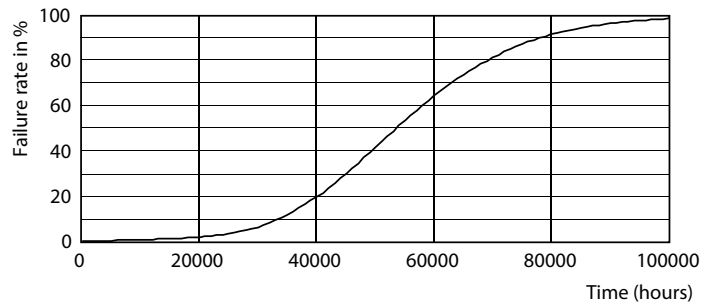

LEDtube G13 16W 3000K 160D