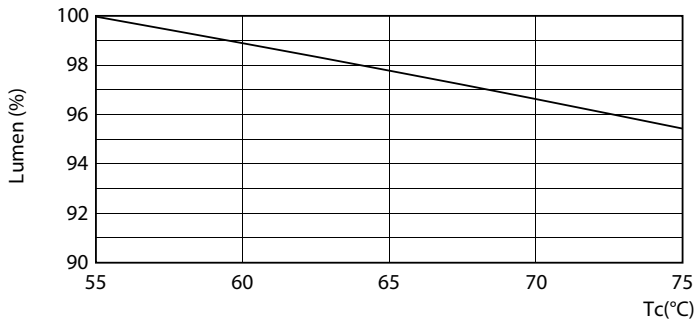

MASTER LEDtube EM/Mains T8

Photometric data

LEDtube G13 24W 3000K 160D

Lifetime

LEDtube G13 24W 3000K 160D LumenVsTc