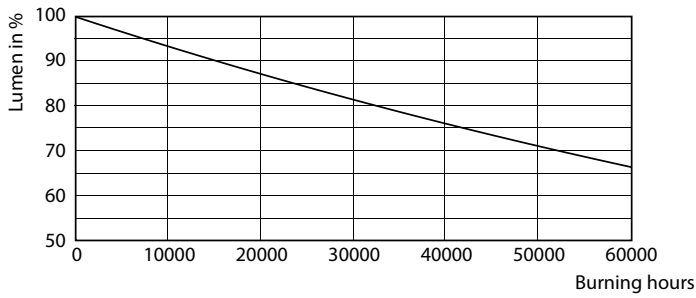

LEDtube G13 16W 3000K 160D