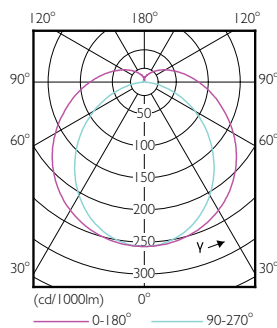

Warnings and Safety

· NOTES: The overall energy efficiency and light distribution of any installation that uses these lamps are determined by the design of the installation.

Product data

General Information		Color Rendering Index (Nom)	
Cap-Base	G13 [Medium Bi-Pin Fluorescent]		83
EU RoHS compliant	Yes	LLMF At End Of Nominal Lifetime (Nom) 70 %	
Nominal Lifetime (Nom)	50000 h	Operating and Electrical	
Switching Cycle	200000X	Input Frequency	50 to 60 Hz
Light Technical		Power (Nom)	24 W
Color Code	830 [CCT of 3000K]	Lamp Current (Max)	112 mA
Beam Angle (Nom)	160 °	Lamp Current (Min)	103 mA
Luminous Flux (Nom)	3400 lm	Starting Time (Nom)	0.5 s
Color Designation	White (WH)	Warm Up Time to 60% Light (Nom)	0.5 s
Correlated Color Temperature (Nom)	3000 K	Power Factor (Nom)	0.9
Luminous Efficacy (rated) (Nom)	141.00 lm/W	Voltage (Nom)	220-240 V
Color Consistency	<6		

Dimensional drawing

TLED Master UO 5ft low Flicker RCA 3000k

Product	D1	D2	A1	A2	A3
MASTER LEDtube 1500mm UO 24W 830 T8 FF RCA	25.8 mm	28 mm	1498.7 mm	1505.8 mm	1498.7 mm

Photometric data

LEDtube G13 24W 3000K 160D