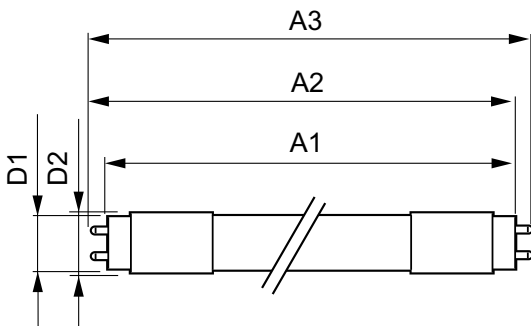

MASTER LEDtube EM/Mains T8

Temperature	
T-Ambient (Max)	45 °C
T-Ambient (Min)	-20 °C
T-Storage (Max)	65 °C
T-Storage (Min)	-40 °C
T-Case Maximum (Nom)	60 °C
Controls and Dimming	
Dimmable	No
Mechanical and Housing	
Product Length	1500 mm
Approval and Application	
Energy Efficiency Label (EEL)	A++
Energy Saving Product	Yes

Approval Marks	RoHS compliance TUV CE marking KEMA Keur certificate
Energy Consumption kWh/1000 h	24 kWh
Product Data	
Full product code	871869681805300
Order product name	MASTER LEDtube 1500mm UO 24W 830 T8 FF RCA
EAN/UPC - Product	8718696818053
Order code	929001908208
Numerator - Quantity Per Pack	1
Numerator - Packs per outer box	10
Material Nr. (12NC)	929001908208
Net Weight (Piece)	0.315 kg

Dimensional drawing

TLED Master UO 5ft low Flicker RCA 3000k

Product	D1	D2	A1	A2	A3
MASTER LEDtube 1500mm UO 24W 830 T8 FF RCA	25.8 mm	28 mm	1498.7 mm	1505.8 mm	1498.7 mm