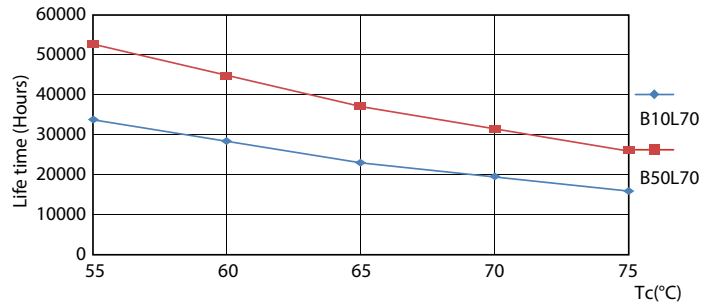

LEDtube G13 16W 3000K 160D LifetimeVsTc