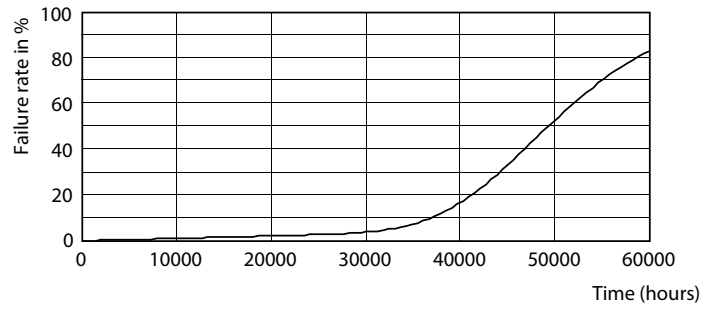

Product data

General Information		Power (Rated) (Nom)	
Cap base	E27 [E27]		35 W
EU RoHS compliant	Yes	Lamp current (nom.)	920 mA
Nominal lifetime (nom.)	50000 h	Wattage equivalent	70 W
Switching cycle	50,000X	Starting time (nom.)	0.5 s
Technical type	35-70W	Warm-up time to 60% light (nom.)	0.5 s
		Power factor (nom.)	0.9
		Voltage (Nom)	70-80 V
Light Technical		Temperature	
Colour Code	740 [CCT of 4,000 K]	T-Case maximum (nom.)	95 °C
Luminous flux (nom.)	6000 lm		
Colour designation	Cool White (CW)	Controls and Dimming	
Correlated Colour Temperature (Nom)	4000 K	Dimmable	No
Luminous efficacy (rated) (nom.)	171.00 lm/W	Mechanical and Housing	
Colour consistency	<6	Lamp Finish	Clear
Colour rendering index (nom.)	70	Approval and Application	
LLMF at end of nominal lifetime (nom.)	70 %	Energy efficiency label (EEL)	A++
Operating and Electrical			
Input frequency	50 Hz		

Photometric data

LED TForce 58-35W E27 others Clear 730 ND

LED TForce 60-35W E27 others Clear 740 ND

LED TForce 60-35W E27 others Clear 740 ND

TrueForce LED Public (Road – SON)

Lifetime

LED TForce 58-35W E27 others Clear 730 ND