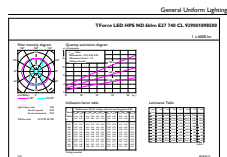

LED TForce 60-35W E27 others Clear 740 ND