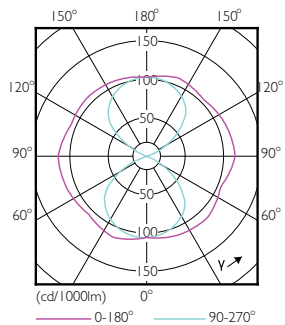

Photometric data

LED TForce 58-35W E27 others Clear 730 ND