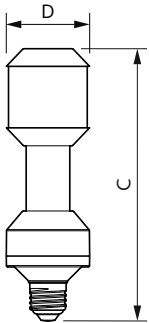

Product data

General Information		Power (Rated) (Nom)	
Cap base	E27 [E27]		35 W
EU RoHS compliant	Yes	Lamp current (nom.)	920 mA
Nominal lifetime (nom.)	50000 h	Wattage equivalent	70 W
Switching cycle	50,000X	Starting time (nom.)	0.5 s
Technical type	35-70W	Warm-up time to 60% light (nom.)	0.5 s
		Power factor (nom.)	0.9
		Voltage (Nom)	70-80 V
Light Technical		Temperature	
Colour Code	740 [CCT of 4,000 K]	T-Case maximum (nom.)	95 °C
Luminous flux (nom.)	6000 lm		
Colour designation	Cool White (CW)	Controls and Dimming	
Correlated Colour Temperature (Nom)	4000 K	Dimmable	No
Luminous efficacy (rated) (nom.)	171.00 lm/W	Mechanical and Housing	
Colour consistency	<6	Lamp Finish	Clear
Colour rendering index (nom.)	70	Approval and Application	
LLMF at end of nominal lifetime (nom.)	70 %	Energy efficiency label (EEL)	A++
Operating and Electrical			
Input frequency	50 Hz		

TrueForce LED Public (Road – SON)

Energy consumption kWh/1,000 hours	39 kWh
Product Data	
Full product code	871869681117700
Order product name	TrueForce LED Road 60-35W E27 740
EAN/UPC – product	8718696811177
Order code	81117700

Numerator – quantity per pack	1
SAP numerator – packs per outer box	6
Material no. (12 NC)	929001898502
SAP net weight (piece)	0.225 kg

Dimensional drawing

TForce LED EU SON-T 70W 50khrs 4000K

Product	D	C
TrueForce LED Road 60-35W E27 740	61 mm	200 mm