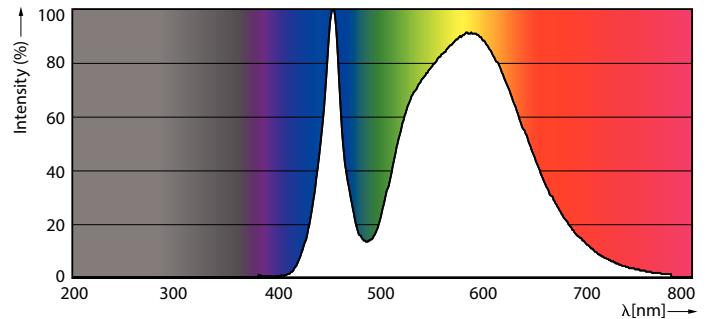

Product data

General Information		Power (Rated) (Nom)	
Cap base	E27 [E27]		35 W
EU RoHS compliant	Yes	Lamp current (nom.)	920 mA
Nominal lifetime (nom.)	50000 h	Wattage equivalent	70 W
Switching cycle	50,000X	Starting time (nom.)	0.5 s
Technical type	35-70W	Warm-up time to 60% light (nom.)	0.5 s
		Power factor (nom.)	0.9
		Voltage (Nom)	70-80 V
Light Technical		Temperature	
Colour Code	740 [CCT of 4,000 K]	T-Case maximum (nom.)	95 °C
Luminous flux (nom.)	6000 lm		
Colour designation	Cool White (CW)	Controls and Dimming	
Correlated Colour Temperature (Nom)	4000 K	Dimmable	No
Luminous efficacy (rated) (nom.)	171.00 lm/W	Mechanical and Housing	
Colour consistency	<6	Lamp Finish	Clear
Colour rendering index (nom.)	70	Approval and Application	
LLMF at end of nominal lifetime (nom.)	70 %	Energy efficiency label (EEL)	A++
Operating and Electrical			
Input frequency	50 Hz		

Photometric data

LED TForce 58-35W E27 others Clear 730 ND

LED TForce 60-35W E27 others Clear 740 ND

LED TForce 60-35W E27 others Clear 740 ND

TrueForce LED Public (Road – SON)

Lifetime

LED TForce 58-35W E27 others Clear 730 ND