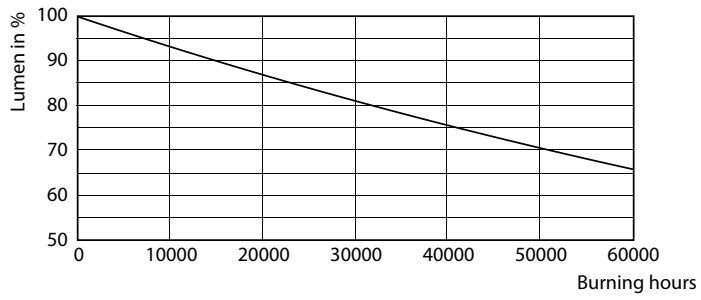

Product data

General Information		Power (Rated) (Nom)	
Cap base	E27 [E27]		35 W
EU RoHS compliant	Yes	Lamp current (nom.)	920 mA
Nominal lifetime (nom.)	50000 h	Wattage equivalent	70 W
Switching cycle	50,000X	Starting time (nom.)	0.5 s
Technical type	35-70W	Warm-up time to 60% light (nom.)	0.5 s
		Power factor (nom.)	0.9
		Voltage (Nom)	70-80 V
Light Technical		Temperature	
Colour Code	740 [CCT of 4,000 K]	T-Case maximum (nom.)	95 °C
Luminous flux (nom.)	6000 lm		
Colour designation	Cool White (CW)	Controls and Dimming	
Correlated Colour Temperature (Nom)	4000 K	Dimmable	No
Luminous efficacy (rated) (nom.)	171.00 lm/W	Mechanical and Housing	
Colour consistency	<6	Lamp Finish	Clear
Colour rendering index (nom.)	70	Approval and Application	
LLMF at end of nominal lifetime (nom.)	70 %	Energy efficiency label (EEL)	A++
Operating and Electrical			
Input frequency	50 Hz		

Photometric data

LED TForce 58-35W E27 others Clear 730 ND

LED TForce 60-35W E27 others Clear 740 ND

LED TForce 60-35W E27 others Clear 740 ND

TrueForce LED Public (Road – SON)

Lifetime

LED TForce 58-35W E27 others Clear 730 ND