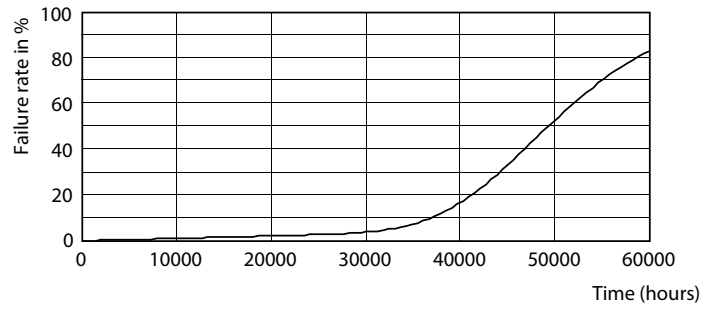

Product data

General Information		Power (Rated) (Nom)	
Cap base	E27 [E27]		35 W
EU RoHS compliant	Yes	Lamp current (nom.)	920 mA
Nominal lifetime (nom.)	50000 h	Wattage equivalent	70 W
Switching cycle	50,000X	Starting time (nom.)	0.5 s
Technical type	35-70W	Warm-up time to 60% light (nom.)	0.5 s
		Power factor (nom.)	0.9
		Voltage (Nom)	70-80 V
Light Technical		Temperature	
Colour Code	730 [CCT of 3,000 K]	T-Case maximum (nom.)	95 °C
Luminous flux (nom.)	5500 lm		
Colour designation	White (WH)	Controls and Dimming	
Correlated Colour Temperature (Nom)	3000 K	Dimmable	No
Luminous efficacy (rated) (nom.)	157.00 lm/W	Mechanical and Housing	
Colour consistency	<6	Lamp Finish	Clear
Colour rendering index (nom.)	70	Approval and Application	
LLMF at end of nominal lifetime (nom.)	70 %	Energy efficiency label (EEL)	A++
Operating and Electrical			
Input frequency	50 Hz		

Photometric data

LED TForce 58-35W E27 others Clear 730 ND

LED TForce 58-35W E27 others Clear 730 ND

LED TForce 58-35W E27 others Clear 730 ND

TrueForce LED Public (Road – SON)

Lifetime

LED TForce 58-35W E27 others Clear 730 ND