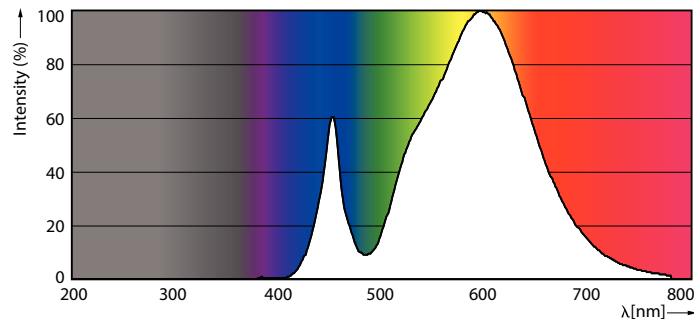

Product data

General Information		Power (Rated) (Nom)	
Cap base	E27 [E27]		35 W
EU RoHS compliant	Yes	Lamp current (nom.)	920 mA
Nominal lifetime (nom.)	50000 h	Wattage equivalent	70 W
Switching cycle	50,000X	Starting time (nom.)	0.5 s
Technical type	35-70W	Warm-up time to 60% light (nom.)	0.5 s
		Power factor (nom.)	0.9
		Voltage (Nom)	70-80 V
Light Technical		Temperature	
Colour Code	730 [CCT of 3,000 K]	T-Case maximum (nom.)	95 °C
Luminous flux (nom.)	5500 lm		
Colour designation	White (WH)	Controls and Dimming	
Correlated Colour Temperature (Nom)	3000 K	Dimmable	No
Luminous efficacy (rated) (nom.)	157.00 lm/W	Mechanical and Housing	
Colour consistency	<6	Lamp Finish	Clear
Colour rendering index (nom.)	70	Approval and Application	
LLMF at end of nominal lifetime (nom.)	70 %	Energy efficiency label (EEL)	A++
Operating and Electrical			
Input frequency	50 Hz		

Photometric data

LED TForce 58-35W E27 others Clear 730 ND

LED TForce 58-35W E27 others Clear 730 ND

LED TForce 58-35W E27 others Clear 730 ND

TrueForce LED Public (Road – SON)

Lifetime

LED TForce 58-35W E27 others Clear 730 ND