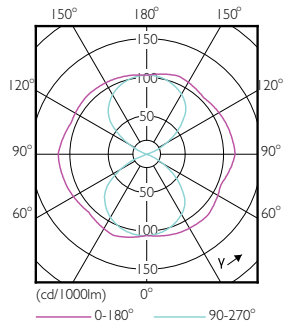

Product data

General Information		Power (Rated) (Nom)	
Cap base	E27 [E27]		35 W
EU RoHS compliant	Yes	Lamp current (nom.)	920 mA
Nominal lifetime (nom.)	50000 h	Wattage equivalent	70 W
Switching cycle	50,000X	Starting time (nom.)	0.5 s
Technical type	35-70W	Warm-up time to 60% light (nom.)	0.5 s
		Power factor (nom.)	0.9
		Voltage (Nom)	70-80 V
Light Technical		Temperature	
Colour Code	730 [CCT of 3,000 K]	T-Case maximum (nom.)	95 °C
Luminous flux (nom.)	5500 lm		
Colour designation	White (WH)	Controls and Dimming	
Correlated Colour Temperature (Nom)	3000 K	Dimmable	No
Luminous efficacy (rated) (nom.)	157.00 lm/W	Mechanical and Housing	
Colour consistency	<6	Lamp Finish	Clear
Colour rendering index (nom.)	70	Approval and Application	
LLMF at end of nominal lifetime (nom.)	70 %	Energy efficiency label (EEL)	A++
Operating and Electrical			
Input frequency	50 Hz		

Numerator – quantity per pack	1
SAP numerator – packs per outer box	6
Material no. (12 NC)	929001898402
SAP net weight (piece)	0.225 kg

Dimensional drawing

TForce LED EU SON-T 70W 50khrs 3000K

Product	D	C
TrueForce LED Road 55-35W E27 730	61 mm	200 mm

Photometric data

LED TForce 58-35W E27 others Clear 730 ND

LED TForce 58-35W E27 others Clear 730 ND

LED TForce 58-35W E27 others Clear 730 ND

TrueForce LED Public (Road – SON)

Lifetime

LED TForce 58-35W E27 others Clear 730 ND