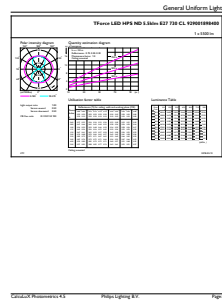

Product data

General Information		Power (Rated) (Nom)	
Cap base	E27 [E27]		35 W
EU RoHS compliant	Yes	Lamp current (nom.)	920 mA
Nominal lifetime (nom.)	50000 h	Wattage equivalent	70 W
Switching cycle	50,000X	Starting time (nom.)	0.5 s
Technical type	35-70W	Warm-up time to 60% light (nom.)	0.5 s
		Power factor (nom.)	0.9
		Voltage (Nom)	70-80 V
Light Technical		Temperature	
Colour Code	730 [CCT of 3,000 K]	T-Case maximum (nom.)	95 °C
Luminous flux (nom.)	5500 lm		
Colour designation	White (WH)	Controls and Dimming	
Correlated Colour Temperature (Nom)	3000 K	Dimmable	No
Luminous efficacy (rated) (nom.)	157.00 lm/W	Mechanical and Housing	
Colour consistency	<6	Lamp Finish	Clear
Colour rendering index (nom.)	70	Approval and Application	
LLMF at end of nominal lifetime (nom.)	70 %	Energy efficiency label (EEL)	A++
Operating and Electrical			
Input frequency	50 Hz		

Numerator – quantity per pack	1
SAP numerator – packs per outer box	6
Material no. (12 NC)	929001898402
SAP net weight (piece)	0.225 kg

Dimensional drawing

TForce LED EU SON-T 70W 50khrs 3000K

Product	D	C
TrueForce LED Road 55-35W E27 730	61 mm	200 mm

Photometric data

LED TForce 58-35W E27 others Clear 730 ND

LED TForce 58-35W E27 others Clear 730 ND

LED TForce 58-35W E27 others Clear 730 ND

TrueForce LED Public (Road – SON)

Lifetime

LED TForce 58-35W E27 others Clear 730 ND