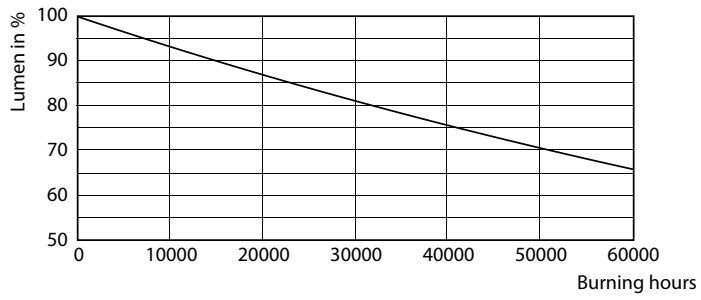

Product data

General Information		Power (Rated) (Nom)	
Cap base	E27 [E27]		35 W
EU RoHS compliant	Yes	Lamp current (nom.)	920 mA
Nominal lifetime (nom.)	50000 h	Wattage equivalent	70 W
Switching cycle	50,000X	Starting time (nom.)	0.5 s
Technical type	35-70W	Warm-up time to 60% light (nom.)	0.5 s
		Power factor (nom.)	0.9
		Voltage (Nom)	70-80 V
Light Technical		Temperature	
Colour Code	730 [CCT of 3,000 K]	T-Case maximum (nom.)	95 °C
Luminous flux (nom.)	5500 lm		
Colour designation	White (WH)	Controls and Dimming	
Correlated Colour Temperature (Nom)	3000 K	Dimmable	No
Luminous efficacy (rated) (nom.)	157.00 lm/W	Mechanical and Housing	
Colour consistency	<6	Lamp Finish	Clear
Colour rendering index (nom.)	70	Approval and Application	
LLMF at end of nominal lifetime (nom.)	70 %	Energy efficiency label (EEL)	A++
Operating and Electrical			
Input frequency	50 Hz		

Photometric data

LED TForce 58-35W E27 others Clear 730 ND

LED TForce 58-35W E27 others Clear 730 ND

LED TForce 58-35W E27 others Clear 730 ND

TrueForce LED Public (Road – SON)

Lifetime

LED TForce 58-35W E27 others Clear 730 ND