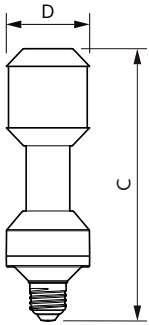

Product data

General Information		Power (Rated) (Nom)	
Cap base	E27 [E27]		35 W
EU RoHS compliant	Yes	Lamp current (nom.)	920 mA
Nominal lifetime (nom.)	50000 h	Wattage equivalent	70 W
Switching cycle	50,000X	Starting time (nom.)	0.5 s
Technical type	35-70W	Warm-up time to 60% light (nom.)	0.5 s
		Power factor (nom.)	0.9
		Voltage (Nom)	70-80 V
Light Technical		Temperature	
Colour Code	730 [CCT of 3,000 K]	T-Case maximum (nom.)	95 °C
Luminous flux (nom.)	5500 lm		
Colour designation	White (WH)	Controls and Dimming	
Correlated Colour Temperature (Nom)	3000 K	Dimmable	No
Luminous efficacy (rated) (nom.)	157.00 lm/W	Mechanical and Housing	
Colour consistency	<6	Lamp Finish	Clear
Colour rendering index (nom.)	70	Approval and Application	
LLMF at end of nominal lifetime (nom.)	70 %	Energy efficiency label (EEL)	A++
Operating and Electrical			
Input frequency	50 Hz		

TrueForce LED Public (Road – SON)

Energy consumption kWh/1,000 hours	39 kWh
Product Data	
Full product code	871869681115300
Order product name	TrueForce LED Road 55-35W E27 730
EAN/UPC – product	8718696811153
Order code	81115300

Numerator – quantity per pack	1
SAP numerator – packs per outer box	6
Material no. (12 NC)	929001898402
SAP net weight (piece)	0.225 kg

Dimensional drawing

TForce LED EU SON-T 70W 50khrs 3000K

Product	D	C
TrueForce LED Road 55-35W E27 730	61 mm	200 mm