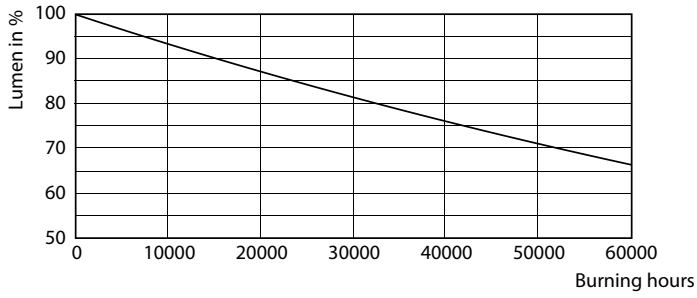

### Product data

General Information	
Cap-Base	2G11 [ 2G11]
EU RoHS compliant	Yes
Nominal Lifetime (Nom)	50000 h
Switching Cycle	50000X

Light Technical	
Color Code	840 [ CCT of 4000K]
Beam Angle (Nom)	160 °
Luminous Flux (Nom)	2300 lm
Color Designation	Cool White (CW)
Correlated Color Temperature (Nom)	4000 K
Luminous Efficacy (rated) (Nom)	139.00 lm/W
Color Consistency	<6
Color Rendering Index (Nom)	82
LLMF At End Of Nominal Lifetime (Nom)	70 %

## Photometric data

16-5W 2G11

16-5W 2G11 830 3000K

General Uniform Lightings Page 11

16-5W 2G11 840 4000K

Lifetime

16-5W 2G11

16-5W 2G11