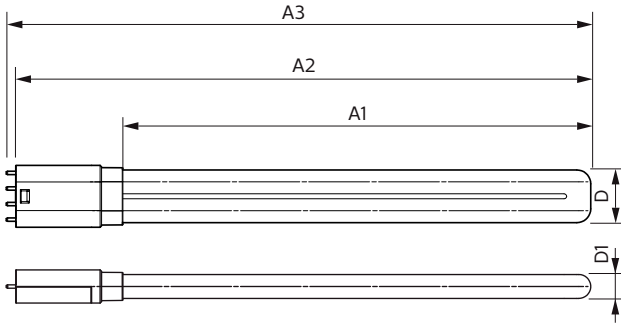

PL-L

Energy Certifications	DLC Standard
Product Data	
Order product name	16.5PL-L/PER/22/840/IF23/P 4P 10/1
EAN/UPC - Product	046677532918
Order code	929001893704

Numerator - Quantity Per Pack	1
Numerator - Packs per outer box	10
Material Nr. (12NC)	929001893704
Net Weight (Piece)	0.170 kg

Dimensional drawing

LED PLL MasterClass 2200lm 4000K

Product	D	D1	A1	A2	A3
16.5PL-L/PER/22/840/IF23/P 4P 10/1	40.6 mm	20 mm	501 mm	564 mm	570.6 mm