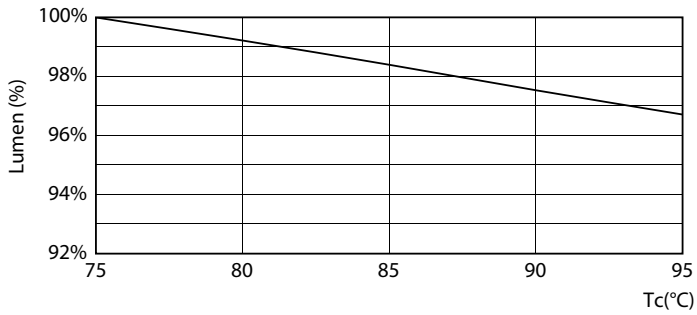

### Product data

General Information	
Cap-Base	2G11 [ 2G11]
EU RoHS compliant	Yes
Nominal Lifetime (Nom)	50000 h
Switching Cycle	50000X

Light Technical	
Color Code	840 [ CCT of 4000K]
Beam Angle (Nom)	160 °
Luminous Flux (Nom)	2300 lm
Color Designation	Cool White (CW)
Correlated Color Temperature (Nom)	4000 K
Luminous Efficacy (rated) (Nom)	139.00 lm/W
Color Consistency	<6
Color Rendering Index (Nom)	82
LLMF At End Of Nominal Lifetime (Nom)	70 %

## Photometric data

16-5W 2G11

16-5W 2G11 830 3000K

General Uniform Lightings Page 11

16-5W 2G11 840 4000K

Lifetime

16-5W 2G11

16-5W 2G11