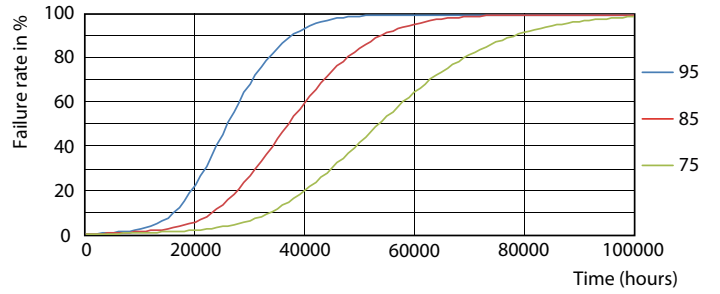

## Photometric data

16-5W 2G11

16-5W 2G11 830 3000K

General Uniform Lightings Page 11

16-5W 2G11 840 4000K

Lifetime

16-5W 2G11

16-5W 2G11