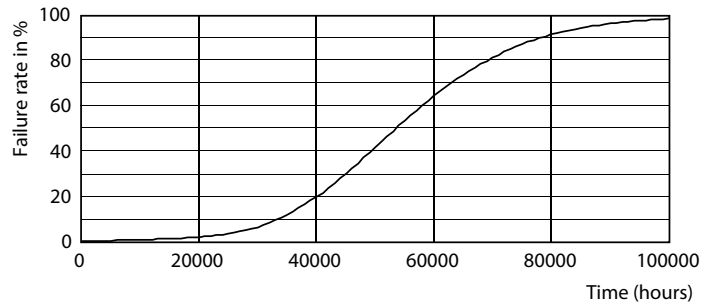

## Photometric data

16-5W 2G11

16-5W 2G11 830 3000K

General Uniform Lightings Page 11

16-5W 2G11 840 4000K

Lifetime

16-5W 2G11

16-5W 2G11