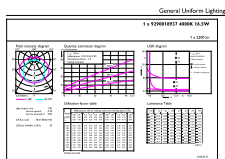

General Uniform Lightings Page 11

16-5W 2G11 840 4000K