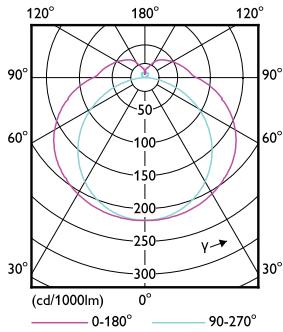

## Dimensional drawing

LED PLL MasterClass 2200lm 4000K

Product	D	D1	A1	A2	A3
16.5PL-L/PER/22/840/IF23/P 4P 10/1	40.6 mm	20 mm	501 mm	564 mm	570.6 mm

## Photometric data

16-5W 2G11

16-5W 2G11 830 3000K

General Uniform Lightings Page 11

16-5W 2G11 840 4000K

Lifetime

16-5W 2G11

16-5W 2G11