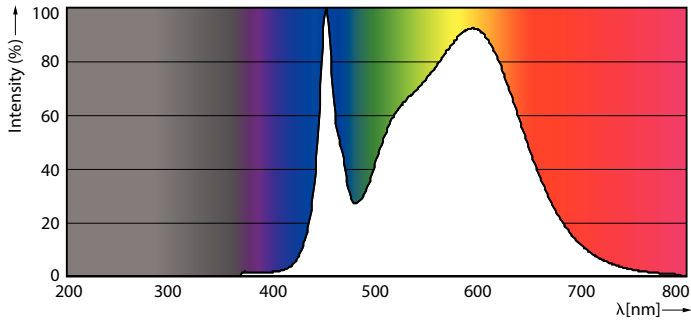

Photometric data

LEDtube PRO 12W G13 840 24D ND