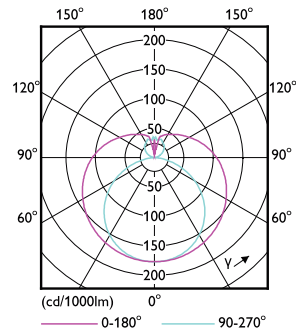

LEDtube PRO 12W G13 840 24D ND

LEDtube PRO 12W G13 830 24D ND