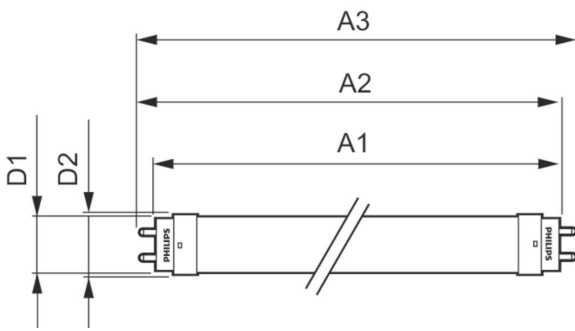

## Product Data

Order product name	12T8/PER/48-840/BB18/G 10/1 FB
--------------------	--------------------------------

EAN/UPC - Product	046677532697
Order code	929001877004
Numerator - Quantity Per Pack	1
Numerator - Packs per outer box	10
Material Nr. (12NC)	929001877004
Net Weight (Piece)	0.215 kg

## Dimensional drawing

Performance TypeB 1800lm 12W

Product	D1	D2	A1	A2	A3
12T8/PER/48-840/BB18/G 10/1 FB	25.7 mm	28 mm	1198 mm	1205 mm	1212 mm