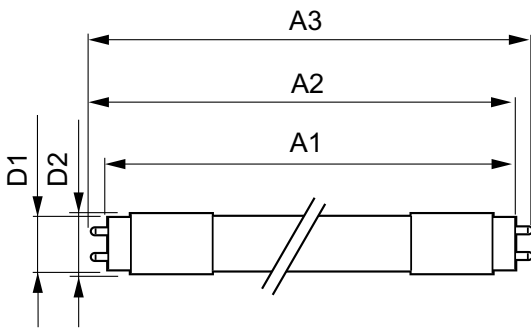

CorePro LED tube Universal T8

Controls and Dimming

Dimmable	No

Mechanical and Housing

Bulb Material	Glass
Product Length	1500 mm

Approval and Application

Energy Efficiency Label (EEL)	A+
Energy Saving Product	Yes
Approval Marks	TUV CE marking RoHS compliance KEMA Keur certificate
Energy Consumption kWh/1000 h	23 kWh

Product Data

Full product code	871869680176500
Order product name	CorePro LEDtube UN 1500mm HO 23W865 T8
EAN/UPC - Product	8718696801765
Order code	929001869702
Numerator - Quantity Per Pack	1
Numerator - Packs per outer box	10
Material Nr. (12NC)	929001869702
Net Weight (Piece)	0.270 kg

Dimensional drawing