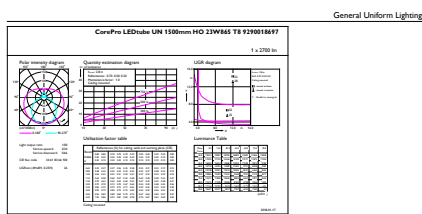

Photometric data

23W G13 865 6500K