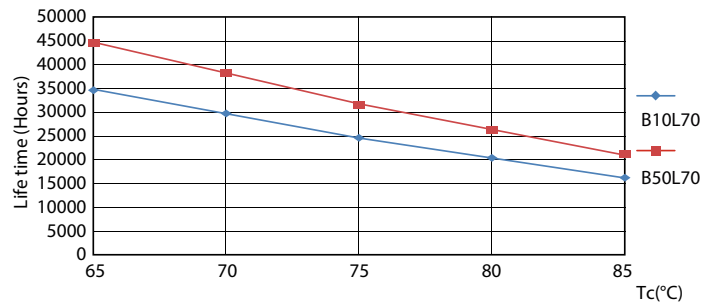

Product data

General Information	
Cap-Base	G13 [Medium Bi-Pin Fluorescent]
EU RoHS compliant	Yes
Nominal Lifetime (Nom)	30000 h
Switching Cycle	50000X

Light Technical	
Color Code	865 [CCT of 6500K]
Beam Angle (Nom)	240 °
Luminous Flux (Nom)	2700 lm
Color Designation	Cool Daylight
Correlated Color Temperature (Nom)	6500 K
Luminous Efficacy (rated) (Nom)	117.00 lm/W
Color Consistency	<6
Color Rendering Index (Nom)	80
LLMF At End Of Nominal Lifetime (Nom)	70 %

23W G13 865 6500K

18W G13 830 3000K

CorePro LED tube Universal T8

Photometric data

18W G13

Lifetime

18W G13

18W G13