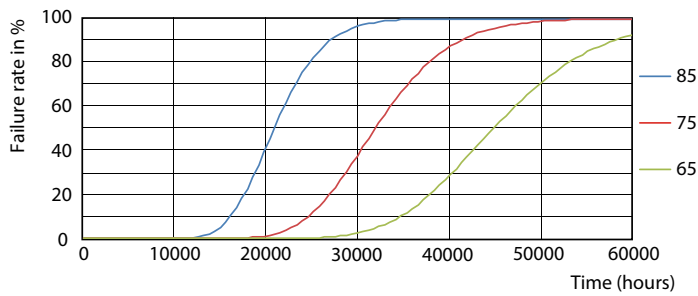

23W G13 865 6500K

18W G13 830 3000K

CorePro LED tube Universal T8

Photometric data

18W G13

Lifetime

18W G13

18W G13