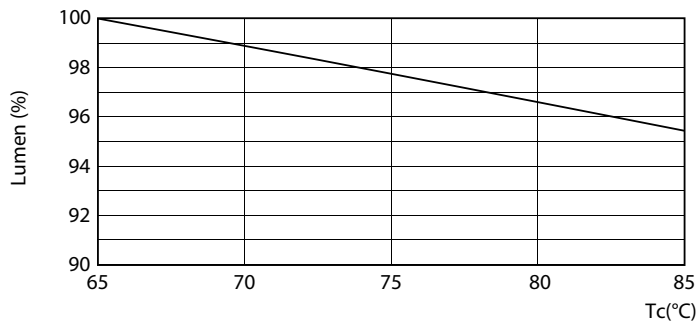

23W G13 865 6500K

18W G13 830 3000K

CorePro LED tube Universal T8

Photometric data

18W G13

Lifetime

18W G13

18W G13