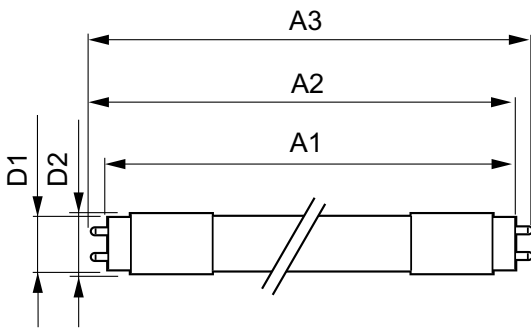

Product data

General Information	
Cap-Base	G13 [Medium Bi-Pin Fluorescent]
EU RoHS compliant	Yes
Nominal Lifetime (Nom)	30000 h
Switching Cycle	50000X

Light Technical	
Color Code	840 [CCT of 4000K]
Beam Angle (Nom)	240 °
Luminous Flux (Nom)	2700 lm
Color Designation	Cool White (CW)
Correlated Color Temperature (Nom)	4000 K
Luminous Efficacy (rated) (Nom)	117.00 lm/W
Color Consistency	<6
Color Rendering Index (Nom)	80
LLMF At End Of Nominal Lifetime (Nom)	70 %

CorePro LED tube Universal T8

Controls and Dimming

Dimmable	No
----------	----

Mechanical and Housing

Bulb Material	Glass
Product Length	1500 mm

Approval and Application

Energy Efficiency Label (EEL)	A+
Energy Saving Product	Yes
Approval Marks	TUV CE marking RoHS compliance KEMA Keur certificate
Energy Consumption kWh/1000 h	23 kWh

Product Data

Full product code	871869680174100
Order product name	CorePro LEDtube UN 1500mm HO 23W840 T8
EAN/UPC - Product	8718696801741
Order code	929001869602
Numerator - Quantity Per Pack	1
Numerator - Packs per outer box	10
Material Nr. (12NC)	929001869602
Net Weight (Piece)	0.270 kg

Dimensional drawing

TLED 1500mm UNV24W-54W 3100lm 4000K

Product	D1	D2	A1	A2	A3
CorePro LEDtube UN 1500mm HO 23W840 T8	27.9 mm	28 mm	1500 mm	1505.9 mm	1514.2 mm

Photometric data

23W G13 840 4000K

18W G13

CorePro LED tube Universal T8