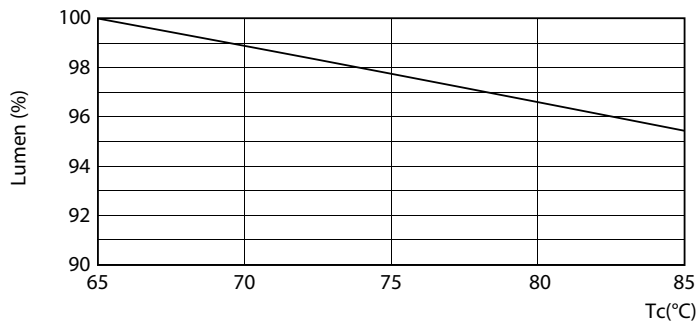

Photometric data

18W G13 830 3000K

Lifetime

18W G13

18W G13

18W G13

18W G13

CorePro LED tube Universal T8