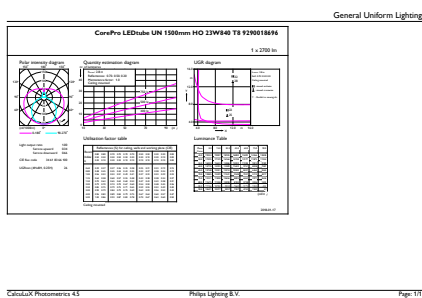

CorePro LED tube Universal T8

Controls and Dimming

Dimmable	No
----------	----

Mechanical and Housing

Bulb Material	Glass
Product Length	1500 mm

Approval and Application

Energy Efficiency Label (EEL)	A+
Energy Saving Product	Yes
Approval Marks	TUV CE marking RoHS compliance KEMA Keur certificate
Energy Consumption kWh/1000 h	23 kWh

Product Data

Full product code	871869680174100
Order product name	CorePro LEDtube UN 1500mm HO 23W840 T8
EAN/UPC - Product	8718696801741
Order code	929001869602
Numerator - Quantity Per Pack	1
Numerator - Packs per outer box	10
Material Nr. (12NC)	929001869602
Net Weight (Piece)	0.270 kg

Dimensional drawing

TLED 1500mm UNV24W-54W 3100lm 4000K

Product	D1	D2	A1	A2	A3
CorePro LEDtube UN 1500mm HO 23W840 T8	27.9 mm	28 mm	1500 mm	1505.9 mm	1514.2 mm

Photometric data

23W G13 840 4000K

18W G13

CorePro LED tube Universal T8