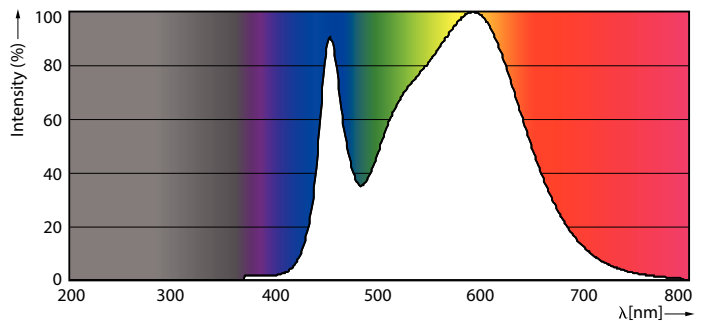

CorePro LED tube Universal T8

Controls and Dimming

Dimmable	No

Mechanical and Housing

Bulb Material	Glass
Product Length	1500 mm

Approval and Application

Energy Efficiency Label (EEL)	A+
Energy Saving Product	Yes
Approval Marks	TUV CE marking RoHS compliance KEMA Keur certificate
Energy Consumption kWh/1000 h	23 kWh

Product Data

Full product code	871869680174100
Order product name	CorePro LEDtube UN 1500mm HO 23W840 T8
EAN/UPC - Product	8718696801741
Order code	929001869602
Numerator - Quantity Per Pack	1
Numerator - Packs per outer box	10
Material Nr. (12NC)	929001869602
Net Weight (Piece)	0.270 kg

Dimensional drawing

TLED 1500mm UNV24W-54W 3100lm 4000K

Product	D1	D2	A1	A2	A3
CorePro LEDtube UN 1500mm HO 23W840 T8	27.9 mm	28 mm	1500 mm	1505.9 mm	1514.2 mm

Photometric data

23W G13 840 4000K

18W G13