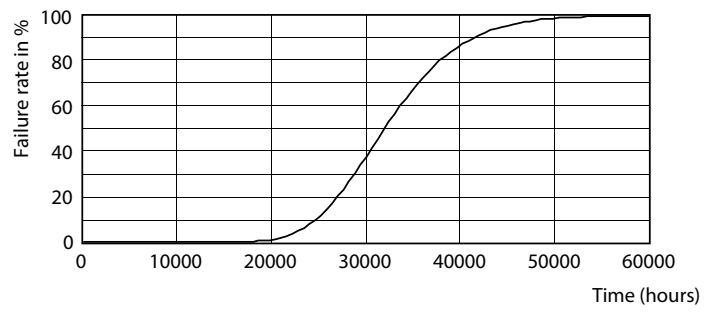

Photometric data

18W G13 830 3000K

Lifetime

18W G13

18W G13

18W G13

18W G13

CorePro LED tube Universal T8