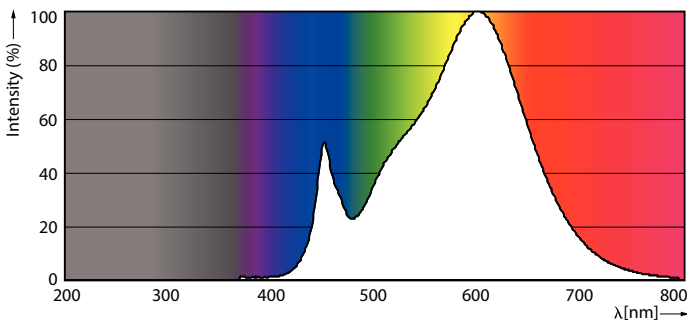

Photometric data

18W G13