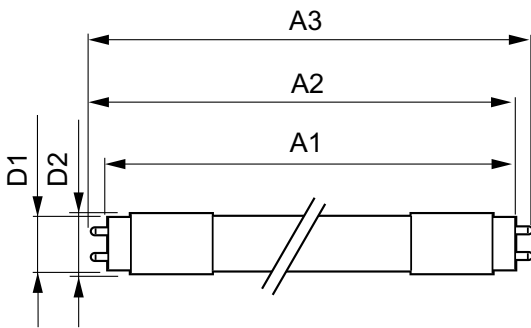

CorePro LED tube Universal T8

Controls and Dimming

Dimmable	No

Mechanical and Housing

Bulb Material	Glass
Product Length	1500 mm

Approval and Application

Energy Efficiency Label (EEL)	A+
Energy Saving Product	Yes
Approval Marks	TUV CE marking RoHS compliance KEMA Keur certificate
Energy Consumption kWh/1000 h	23 kWh

Product Data

Full product code	871869680172700
Order product name	CorePro LEDtube UN 1500mm HO 23W830 T8
EAN/UPC - Product	8718696801727
Order code	929001869502
Numerator - Quantity Per Pack	1
Numerator - Packs per outer box	10
Material Nr. (12NC)	929001869502
Net Weight (Piece)	0.270 kg

Dimensional drawing

TLED 1500mm UNV24W-54W 3100lm 3000K