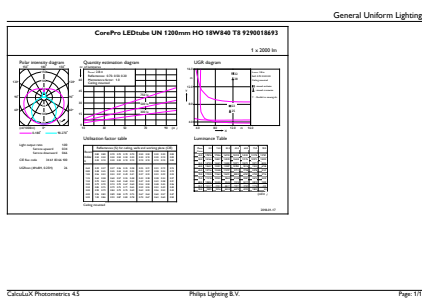

CorePro LED tube Universal T8

Controls and Dimming

Dimmable	No
----------	----

Mechanical and Housing

Bulb Material	Glass
Product Length	1200 mm

Approval and Application

Energy Efficiency Label	A+
Energy Saving Product	Yes
Approval Marks	TUV CE marking RoHS compliance KEMA Keur certificate
Energy Consumption kWh/1000 h	18 kWh

Product Data

Full product code	871869680168000
Order product name	CorePro LEDtube UN 1200mm HO 18W840 T8
EAN/UPC - Product	8718696801680
Order code	80168000
Numerator - Quantity Per Pack	1
Numerator - Packs per outer box	10
Material Nr. (12NC)	929001869302
Net Weight (Piece)	0.270 kg

Dimensional drawing

TLED 1200mm UNV16W-36W 2100lm 4000K

Product	D1	D2	A1	A2	A3
CorePro LEDtube UN 1200mm HO 18W840 T8	27.9 mm	28 mm	1199.4 mm	1205.3 mm	1213.6 mm

Photometric data

18W G13 840 4000K

18W G13

CorePro LED tube Universal T8