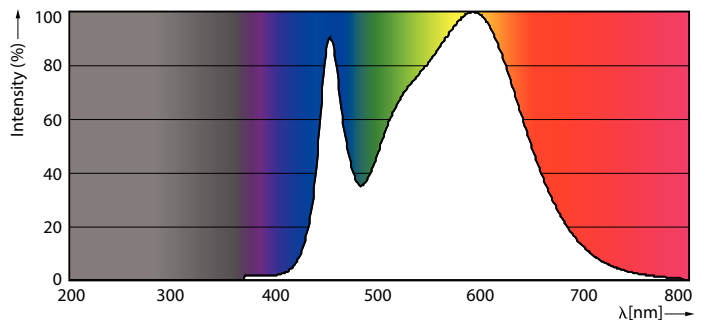

CorePro LED tube Universal T8

Controls and Dimming

Dimmable	No

Mechanical and Housing

Bulb Material	Glass
Product Length	1200 mm

Approval and Application

Energy Efficiency Label	A+
Energy Saving Product	Yes
Approval Marks	TUV CE marking RoHS compliance KEMA Keur certificate
Energy Consumption kWh/1000 h	18 kWh

Product Data

Full product code	871869680168000
Order product name	CorePro LEDtube UN 1200mm HO 18W840 T8
EAN/UPC - Product	8718696801680
Order code	80168000
Numerator - Quantity Per Pack	1
Numerator - Packs per outer box	10
Material Nr. (12NC)	929001869302
Net Weight (Piece)	0.270 kg

Dimensional drawing

Product	D1	D2	A1	A2	A3
CorePro LEDtube UN 1200mm HO 18W840 T8	27.9 mm	28 mm	1199.4 mm	1205.3 mm	1213.6 mm

Photometric data

18W G13