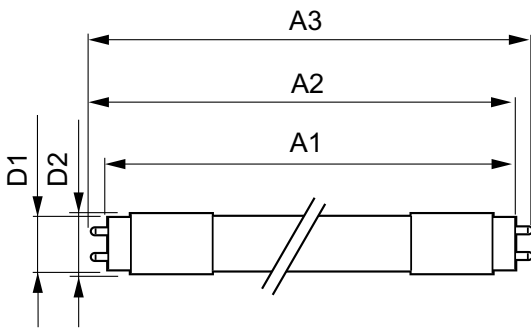

Product data

General Information	
Cap-Base	G13 [Medium Bi-Pin Fluorescent]
EU RoHS compliant	Yes
Nominal Lifetime (Nom)	30000 h
Switching Cycle	50000X

Light Technical	
Colour Code	840 [CCT of 4000K]
Beam Angle (Nom)	240 °
Luminous Flux (Nom)	2000 lm
Colour Designation	Cool White (CW)
Colour Temperature, horizontal (Nom)	4000 K
Luminous Efficacy (rated) (Nom)	111.00 lm/W
Color Consistency	<6
Colour Rendering Index horiz (Nom)	80
LLMF At End Of Nominal Lifetime (Nom)	70 %

CorePro LED tube Universal T8

Controls and Dimming

Dimmable	No
----------	----

Mechanical and Housing

Bulb Material	Glass
Product Length	1200 mm

Approval and Application

Energy Efficiency Label	A+
Energy Saving Product	Yes
Approval Marks	TUV CE marking RoHS compliance KEMA Keur certificate
Energy Consumption kWh/1000 h	18 kWh

Product Data

Full product code	871869680168000
Order product name	CorePro LEDtube UN 1200mm HO 18W840 T8
EAN/UPC - Product	8718696801680
Order code	80168000
Numerator - Quantity Per Pack	1
Numerator - Packs per outer box	10
Material Nr. (12NC)	929001869302
Net Weight (Piece)	0.270 kg

Dimensional drawing

TLED 1200mm UNV16W-36W 2100lm 4000K

Product	D1	D2	A1	A2	A3
CorePro LEDtube UN 1200mm HO 18W840 T8	27.9 mm	28 mm	1199.4 mm	1205.3 mm	1213.6 mm

Photometric data

18W G13 840 4000K

18W G13

CorePro LED tube Universal T8