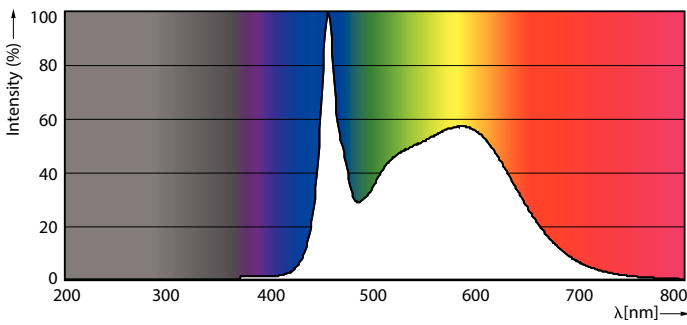

T8

Mechanical and Housing

Product Length 1200 mm

Approval and Application

Energy Efficiency Label (EEL) Not applicable
Energy Saving Product Yes
Approval Marks UL certificate RoHS compliance DLC compliance
Energy Consumption kWh/1000 h - kWh
Energy Certifications DLC Standard

Product Data

Order product name 12T8/PRO/48-850/IF18/G 10/1 FB
EAN/UPC - Product 046677530495
Order code 929001866304
Numerator - Quantity Per Pack 1
Numerator - Packs per outer box 10
Material Nr. (12NC) 929001866304
Net Weight (Piece) 0.215 kg

Dimensional drawing

A3

Product	D1	D2	A1	A2	A3
12T8/PRO/48-850/IF18/G 10/1 FB	25.7 mm	26.3 mm	1198.1 mm	1205.2 mm	1212.3 mm

TLED 1200mm T8 120-277V 1700lm 5000K G13

Photometric data

12W G13