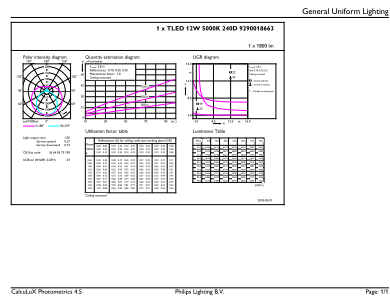

T8

Mechanical and Housing

Product Length 1200 mm

Approval and Application

Energy Efficiency Label (EEL) Not applicable
 Energy Saving Product Yes
 Approval Marks UL certificate RoHS compliance DLC compliance
 Energy Consumption kWh/1000 h - kWh
 Energy Certifications DLC Standard

Dimensional drawing

A3

Product	D1	D2	A1	A2	A3
12T8/PRO/48-850/IF18/G 10/1 FB	25.7 mm	26.3 mm	1198.1 mm	1205.2 mm	1212.3 mm

TLED 1200mm T8 120-277V 1700lm 5000K G13

Photometric data

12W G13

12W G13 850 5000K

Photometric data

12W G13 830 3000K

Lifetime

12W G13

12W G13

12W G13

12W G13

T8