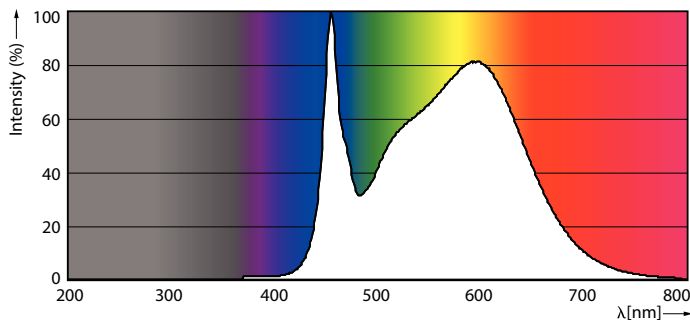

Photometric data

12W G13