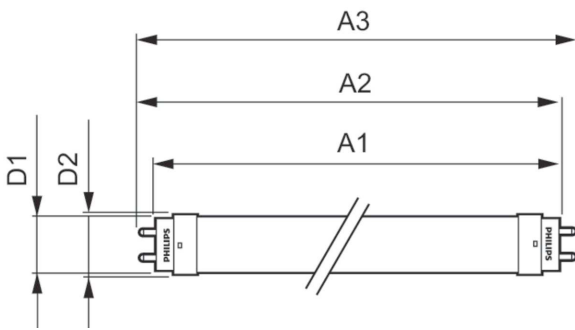

Mechanical and Housing

Product Length	1200 mm
----------------	---------

Approval and Application

Energy Efficiency Label (EEL)	Not applicable
Energy Saving Product	Yes
Approval Marks	UL certificate RoHS compliance DLC compliance
Energy Consumption kWh/1000 h	- kWh
Energy Certifications	DLC Standard

Product Data

Order product name	12T8/PRO/48-840/IF18/G 10/1 FB
EAN/UPC - Product	046677530488
Order code	929001866204
Numerator - Quantity Per Pack	1
Numerator - Packs per outer box	10
Material Nr. (12NC)	929001866204
Net Weight (Piece)	0.215 kg

Dimensional drawing

TLED 1200mm T8 120-277V 1700lm 4000K G13

Product	D1	D2	A1	A2	A3
12T8/PRO/48-840/IF18/G 10/1 FB	25.7 mm	26.3 mm	1198.1 mm	1205.2 mm	1212.3 mm

Photometric data

12W G13

12W G13 840 4000K

Photometric data