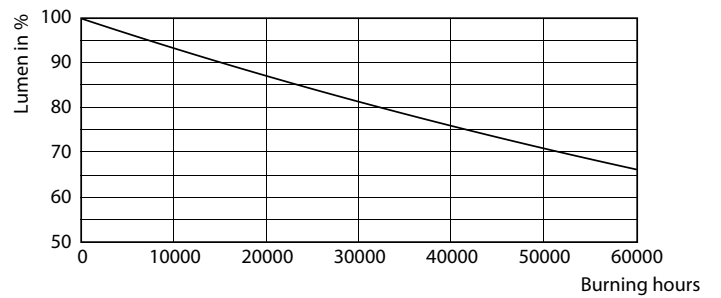

Photometric data

Lifetime

12W G13