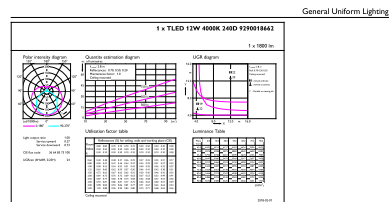

Mechanical and Housing

Product Length	1200 mm
----------------	---------

Approval and Application

Energy Efficiency Label (EEL)	Not applicable
Energy Saving Product	Yes
Approval Marks	UL certificate RoHS compliance DLC compliance
Energy Consumption kWh/1000 h	- kWh
Energy Certifications	DLC Standard

Dimensional drawing

TLED 1200mm T8 120-277V 1700lm 4000K G13

Product	D1	D2	A1	A2	A3
12T8/PRO/48-840/IF18/G 10/1 FB	25.7 mm	26.3 mm	1198.1 mm	1205.2 mm	1212.3 mm

Photometric data

12W G13

12W G13 840 4000K

Photometric data