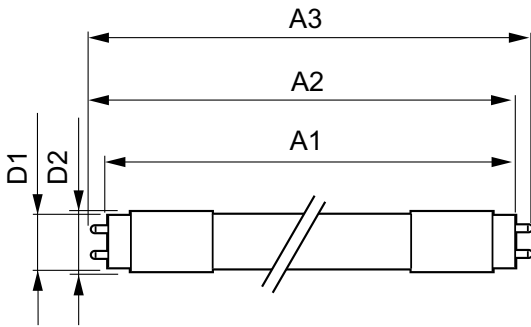

EAN/UPC - Product 8718696773468

Order code 929001813902

Numerator - Quantity Per Pack 1

Numerator - Packs per outer box 10

Material Nr. (12NC) 929001813902

Net Weight (Piece) 0.251 kg

Dimensional drawing

TLED 1200mm 16.5W 2500lm 6500K G13 D

Product	D1	D2	A1	A2	A3
MASTERConnect LEDtube	25.7	28 mm	1199.4	1205.3	1212.4
IA 1200mm UO 16.5W865 T8	mm		mm	mm	mm

Photometric data

Celuxx Prosimmer 4.5 Philips Lighting B.V. Page 1/7

16-5W G13 865 6500K