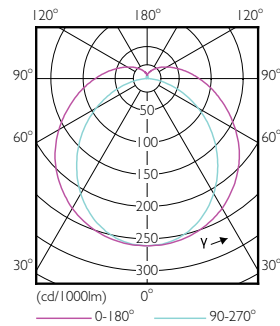

EAN/UPC - Product 8718696773468

Order code 929001813902

Numerator - Quantity Per Pack 1

Numerator - Packs per outer box 10

Material Nr. (12NC) 929001813902

Net Weight (Piece) 0.251 kg

Dimensional drawing

TLED 1200mm 16.5W 2500lm 6500K G13 D

Product	D1	D2	A1	A2	A3
MASTERConnect LEDtube	25.7	28 mm	1199.4	1205.3	1212.4
IA 1200mm UO 16.5W865 T8	mm		mm	mm	mm

Photometric data

Celuxx Prosimmer 4.5 Philips Lighting B.V. Page 1/7

16-5W G13 865 6500K