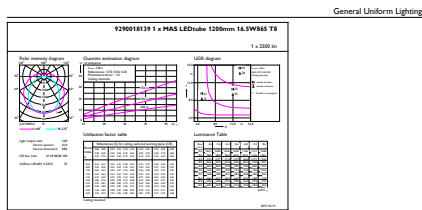

EAN/UPC - Product 8718696773468

Order code 929001813902

Numerator - Quantity Per Pack 1

Numerator - Packs per outer box 10

Material Nr. (12NC) 929001813902

Net Weight (Piece) 0.251 kg

Dimensional drawing

TLED 1200mm 16.5W 2500lm 6500K G13 D

Product	D1	D2	A1	A2	A3
MASTERConnect LEDtube	25.7	28 mm	1199.4	1205.3	1212.4
IA 1200mm UO 16.5W865 T8	mm		mm	mm	mm

Photometric data

Celuxx Prosimmer 4.5 Philips Lighting B.V. Page 1/7

16-5W G13 865 6500K