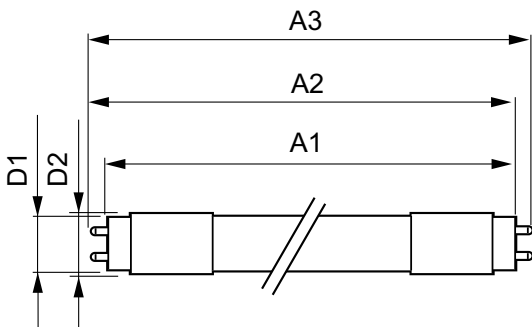

EAN/UPC - Product 6947939143603

Order code 929001813710

Numerator - Quantity Per Pack 1

Numerator - Packs per outer box 10

Material Nr. (12NC) 929001813710

Net Weight (Piece) 0.251 kg

Dimensional drawing

TLED 1200mm 16.5W 2300lm 3000K G13 D

Product	D1	D2	A1	A2	A3
MASTERConnect LEDtube	25.7	28 mm	1199.4	1205.3	1212.4
IA 1200mm UO 16.5W830 T8	mm		mm	mm	mm

Photometric data

Celux Prosimera 4.5 Philips Lighting B.V. Page 1/7

16-5W G13 830 3000K

MasterConnect LEDtube EM/Mains T8