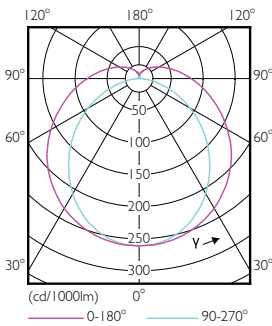

EAN/UPC - Product 6947939143603

Order code 929001813710

Numerator - Quantity Per Pack 1

Numerator - Packs per outer box 10

Material Nr. (12NC) 929001813710

Net Weight (Piece) 0.251 kg

Dimensional drawing

TLED 1200mm 16.5W 2300lm 3000K G13 D

Product	D1	D2	A1	A2	A3
MASTERConnect LEDtube	25.7	28 mm	1199.4	1205.3	1212.4
IA 1200mm UO 16.5W830 T8	mm		mm	mm	mm

Photometric data

Celux Prosimera 4.5 Philips Lighting B.V. Page 1/7

16-5W G13 830 3000K

MasterConnect LEDtube EM/Mains T8