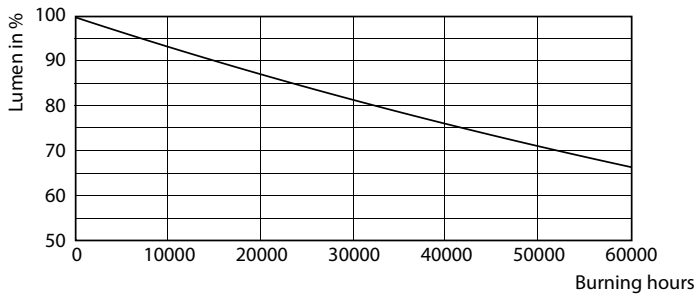

Product data

General Information	
Cap-Base	G13 [Medium Bi-Pin Fluorescent]
EU RoHS compliant	Yes
Nominal Lifetime (Nom)	50000 h
Switching Cycle	200000X
Light Technical	
Color Code	830 [CCT of 3000K]
Beam Angle (Nom)	160 °
Luminous Flux (Nom)	2300 lm
Color Designation	White (WH)
Correlated Color Temperature (Nom)	3000 K
Luminous Efficacy (rated) (Nom)	139.39 lm/W
Color Consistency	<6
Color Rendering Index (Nom)	83
LLMF At End Of Nominal Lifetime (Nom)	70 %

Photometric data

16-5W G13

Lifetime

16-5W G13

16-5W G13

16-5W G13

16-5W G13

MasterConnect LEDtube EM/Mains T8