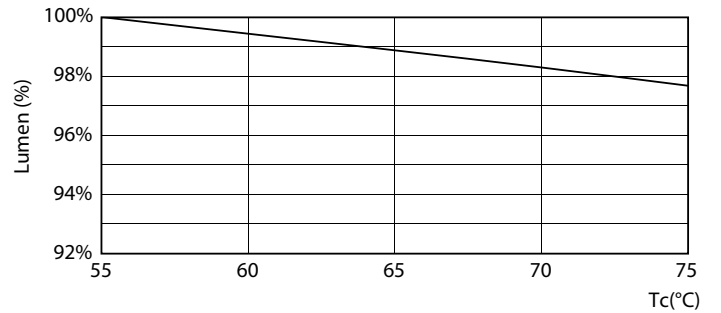

Photometric data

16-5W G13

Lifetime

16-5W G13

16-5W G13

16-5W G13

16-5W G13

MasterConnect LEDtube EM/Mains T8