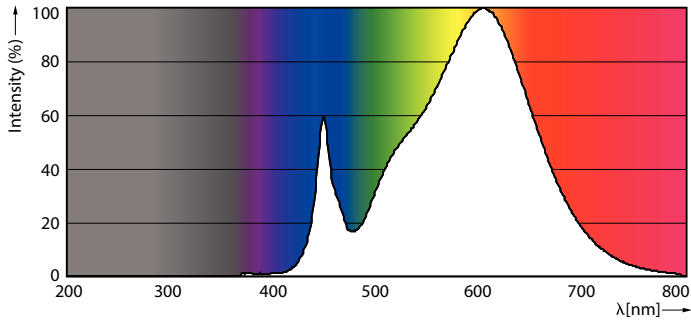

MasterConnect LEDtube EM/Mains T8

Photometric data