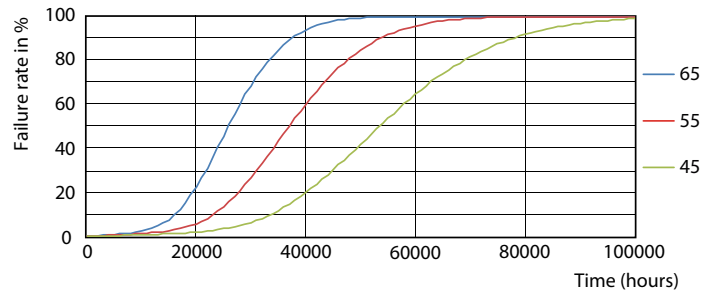

Photometric data

16-5W G13

Lifetime

16-5W G13

16-5W G13

16-5W G13

16-5W G13

MasterConnect LEDtube EM/Mains T8