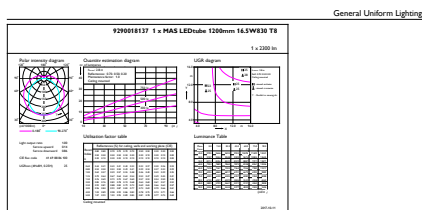

EAN/UPC - Product 6947939143603

Order code 929001813710

Numerator - Quantity Per Pack 1

Numerator - Packs per outer box 10

Material Nr. (12NC) 929001813710

Net Weight (Piece) 0.251 kg

Dimensional drawing

TLED 1200mm 16.5W 2300lm 3000K G13 D

Product	D1	D2	A1	A2	A3
MASTERConnect LEDtube	25.7	28 mm	1199.4	1205.3	1212.4
IA 1200mm UO 16.5W830 T8	mm		mm	mm	mm

Photometric data

Celux Prosimera 4.5 Philips Lighting B.V. Page 1/7

16-5W G13 830 3000K

MasterConnect LEDtube EM/Mains T8