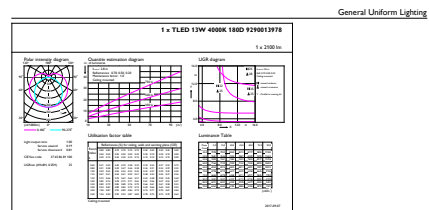

**Mechanical and Housing**

Product Length	1200 mm
----------------	---------

**Approval and Application**

Energy Efficiency Label (EEL)	Not applicable
Energy Saving Product	Yes
Approval Marks	RoHS compliance UL certificate DLC compliance
Energy Consumption kWh/1000 h	- kWh
Energy Certifications	DLC Standard

**Dimensional drawing**

TLED IF MasterClass 4ft 2100lm 4000K

Product	D1	D2	A1	A2	A3
13T8/MAS/48-840/IF21/P/DIM 25/1	25.7 mm	26.3 mm	1198.1 mm	1205.2 mm	1212.3 mm

**Photometric data**

LEDtube 13W G13 2100lm