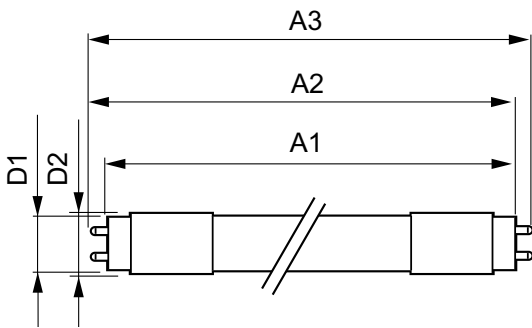

**Mechanical and Housing**

Product Length	1200 mm
----------------	---------

**Approval and Application**

Energy Efficiency Label (EEL)	Not applicable
Energy Saving Product	Yes
Approval Marks	RoHS compliance UL certificate DLC compliance
Energy Consumption kWh/1000 h	- kWh
Energy Certifications	DLC Standard

**Dimensional drawing**

TLED IF MasterClass 4ft 2100lm 4000K

Product	D1	D2	A1	A2	A3
13T8/MAS/48-840/IF21/P/DIM 25/1	25.7 mm	26.3 mm	1198.1 mm	1205.2 mm	1212.3 mm

**Photometric data**

LEDtube 13W G13 2100lm