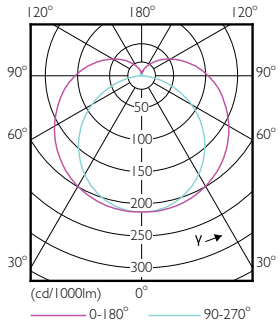

Photometric data

LEDtube 13W G13 2100lm