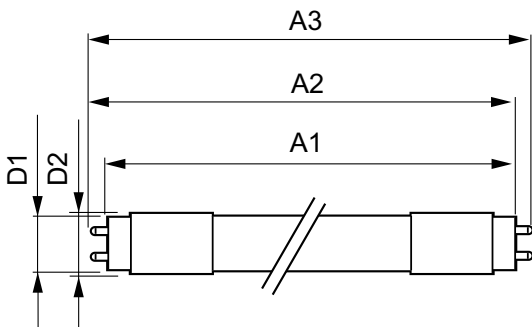

T8

Mechanical and Housing

Product Length 1200 mm

Approval and Application

Energy Efficiency Label (EEL) Not applicable
 Energy Saving Product Yes
 Approval Marks RoHS compliance UL certificate DLC compliance
 Energy Consumption kWh/1000 h - kWh
 Energy Certifications DLC Standard

Product Data

Order product name 13T8/MAS/48-840/IF21/P/DIM 10/1
 EAN/UPC - Product 046677473945
 Order code 929001397834
 Numerator - Quantity Per Pack 1
 Numerator - Packs per outer box 10
 Material Nr. (12NC) 929001397834
 Net Weight (Piece) 0.220 kg

Dimensional drawing

TLED IF MasterClass 4ft 2100lm 4000K

Product	D1	D2	A1	A2	A3
13T8/MAS/48-840/IF21/P/DIM 10/1	25.7 mm	26.3 mm	1198.1 mm	1205.2 mm	1212.3 mm

Photometric data

LEDtube 13W G13 2100lm

LEDtube 13W G13 2100lm