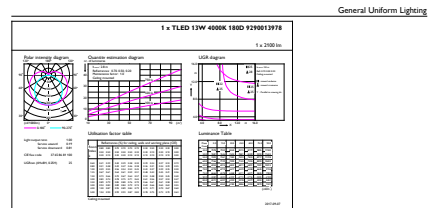

Dimensional drawing

TLED IF MasterClass 4ft 2100lm 4000K

Product	D1	D2	A1	A2	A3
13T8/MAS/48-840/IF21/P/DIM 10/1	25.7 mm	26.3 mm	1198.1 mm	1205.2 mm	1212.3 mm

Photometric data

LEDtube 13W G13 2100lm

LEDtube 13W G13 2100lm