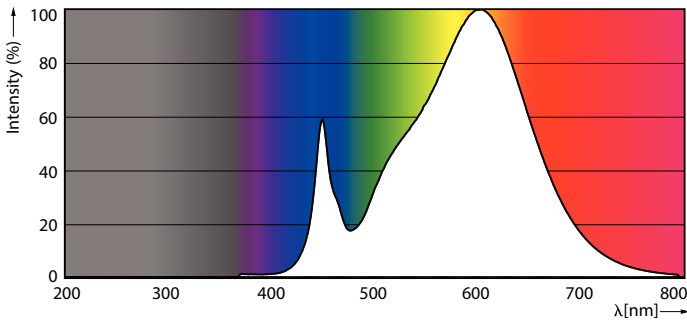

Photometric data

LEDtube 600mm 8W G5 830 1000lm