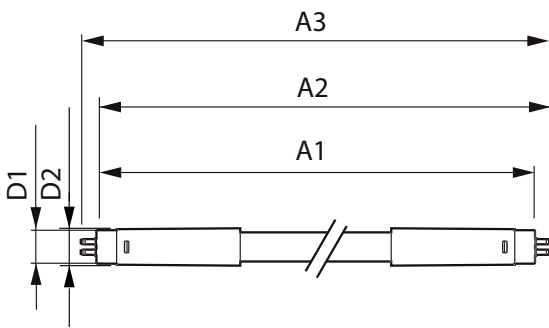

MASTER LEDtube InstantFit HF T5

Mechanical and Housing

Bulb Material	Glass
Product Length	1500 mm

Approval and Application

Energy Efficiency Label (EEL)	A++
Energy Saving Product	Yes
Approval Marks	TUV CE marking RoHS compliance KEMA Keur certificate
Energy Consumption kWh/1000 h	24 kWh

Product Data

Full product code	871869674339300
Order product name	Master LEDtube HF 1500mm HE 20W 865 T5
EAN/UPC - Product	8718696743393
Order code	929001391502
Numerator - Quantity Per Pack	1
Numerator - Packs per outer box	10
Material Nr. (12NC)	929001391502
Net Weight (Piece)	0.200 kg

Dimensional drawing

TLED 1500mm 230V17W-35W 2600lm 160D 650

Product	D1	D2	A1	A2	A3
Master LEDtube HF 1500mm HE 20W 865 T5	15.5 mm	18.8 mm	1449 mm	1456.1 mm	1463.2 mm

Photometric data

LEDtube 1500mm 20W G5 865 3000lm