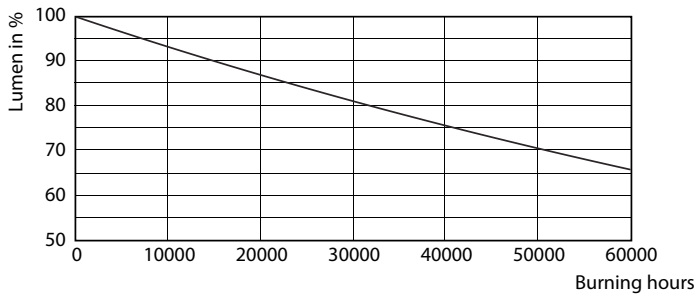

Product data

General Information		Power (Nom)	
Cap-Base	G5 [G5]		20 W
EU RoHS compliant	Yes	Lamp Current (Max)	350 mA
Nominal Lifetime (Nom)	50000 h	Lamp Current (Min)	150 mA
Switching Cycle	50000X	Starting Time (Nom)	0.5 s
		Warm Up Time to 60% Light (Nom)	0.5 s
Light Technical		Power Factor (Nom)	0.9
Color Code	865 [CCT of 6500K]	Voltage (Nom)	120-160 V
Beam Angle (Nom)	200 °	Temperature	
Luminous Flux (Nom)	3000 lm	T-Ambient (Max)	45 °C
Color Designation	Cool Daylight	T-Ambient (Min)	-20 °C
Correlated Color Temperature (Nom)	6500 K	T-Storage (Max)	65 °C
Luminous Efficacy (rated) (Nom)	150.00 lm/W	T-Storage (Min)	-40 °C
Color Consistency	<6	T-Case Maximum (Nom)	65 °C
Color Rendering Index (Nom)	83	Controls and Dimming	
LLMF At End Of Nominal Lifetime (Nom)	70 %	Dimmable	No
Operating and Electrical			
Input Frequency	35000-70000 Hz		

LEDtube 1500mm 20W G5 865 3000lm

MASTER LEDtube InstantFit HF T5

Photometric data

LEDtube 600mm 8W G5 830 1000lm

Lifetime

LEDtube 600mm 8W G5 830 1000lm

LEDtube 600mm 8W G5 830 1000lm

LEDtube 600mm 8W G5 830 1000lm