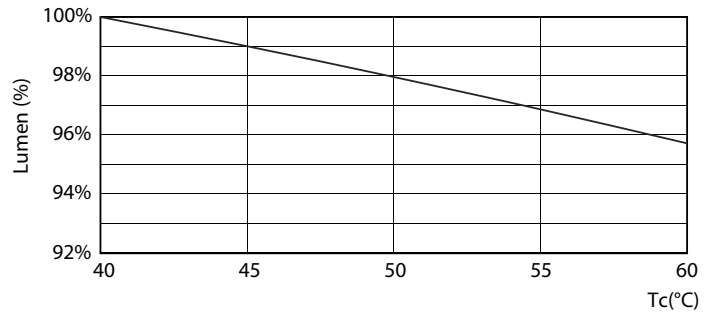

LEDtube 600mm 8W G5 830 1000lm