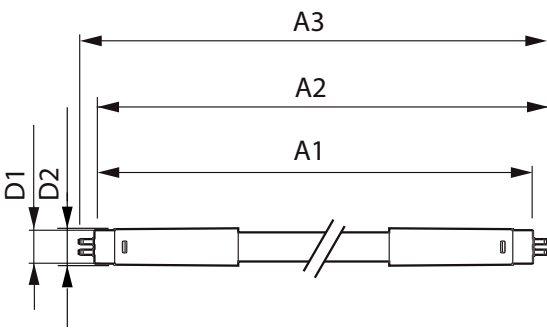

Product data

General Information		Power (Nom)	
Cap-Base	G5 [G5]		20 W
EU RoHS compliant	Yes	Lamp Current (Max)	350 mA
Nominal Lifetime (Nom)	50000 h	Lamp Current (Min)	150 mA
Switching Cycle	50000X	Starting Time (Nom)	0.5 s
		Warm Up Time to 60% Light (Nom)	0.5 s
Light Technical		Power Factor (Nom)	0.9
Color Code	830 [CCT of 3000K]	Voltage (Nom)	120-160 V
Beam Angle (Nom)	200 °	Temperature	
Luminous Flux (Nom)	2800 lm	T-Ambient (Max)	45 °C
Color Designation	White (WH)	T-Ambient (Min)	-20 °C
Correlated Color Temperature (Nom)	3000 K	T-Storage (Max)	65 °C
Luminous Efficacy (rated) (Nom)	140.00 lm/W	T-Storage (Min)	-40 °C
Color Consistency	<6	T-Case Maximum (Nom)	65 °C
Color Rendering Index (Nom)	83	Controls and Dimming	
LLMF At End Of Nominal Lifetime (Nom)	70 %	Dimmable	No
Operating and Electrical			
Input Frequency	35000-70000 Hz		

MASTER LEDtube InstantFit HF T5

Mechanical and Housing

Bulb Material	Glass
Product Length	1500 mm

Approval and Application

Energy Efficiency Label (EEL)	A+
Energy Saving Product	Yes
Approval Marks	TUV CE marking RoHS compliance KEMA Keur certificate
Energy Consumption kWh/1000 h	24 kWh

Product Data

Full product code	871869674335500
Order product name	Master LEDtube HF 1500mm HE 20W 830 T5
EAN/UPC - Product	8718696743355
Order code	929001391302
Numerator - Quantity Per Pack	1
Numerator - Packs per outer box	10
Material Nr. (12NC)	929001391302
Net Weight (Piece)	0.196 kg

Dimensional drawing

TLED 1500mm 230V17W-35W 2600lm 160D 300

Product	D1	D2	A1	A2	A3
Master LEDtube HF 1500mm HE 20W 830 T5	15.5 mm	18.8 mm	1449 mm	1456.1 mm	1463.2 mm

Photometric data

LEDtube 1500mm 20W G5 830 2800lm