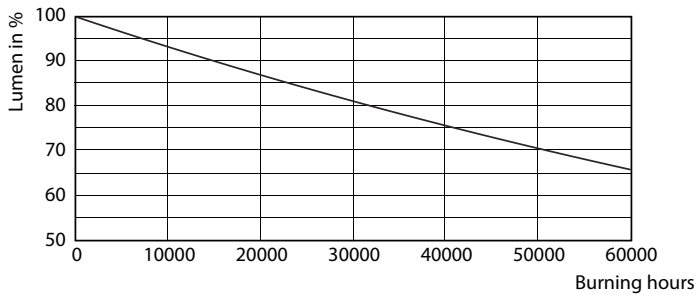

Product data

General Information		Power (Nom)	
Cap-Base	G5 [G5]		20 W
EU RoHS compliant	Yes	Lamp Current (Max)	350 mA
Nominal Lifetime (Nom)	50000 h	Lamp Current (Min)	150 mA
Switching Cycle	50000X	Starting Time (Nom)	0.5 s
		Warm Up Time to 60% Light (Nom)	0.5 s
Light Technical		Power Factor (Nom)	0.9
Color Code	830 [CCT of 3000K]	Voltage (Nom)	120-160 V
Beam Angle (Nom)	200 °	Temperature	
Luminous Flux (Nom)	2800 lm	T-Ambient (Max)	45 °C
Color Designation	White (WH)	T-Ambient (Min)	-20 °C
Correlated Color Temperature (Nom)	3000 K	T-Storage (Max)	65 °C
Luminous Efficacy (rated) (Nom)	140.00 lm/W	T-Storage (Min)	-40 °C
Color Consistency	<6	T-Case Maximum (Nom)	65 °C
Color Rendering Index (Nom)	83	Controls and Dimming	
LLMF At End Of Nominal Lifetime (Nom)	70 %	Dimmable	No
Operating and Electrical			
Input Frequency	35000-70000 Hz		

LEDtube 600mm 8W G5 830 1000lm

MASTER LEDtube InstantFit HF T5

Photometric data

LEDtube 600mm 8W G5 830 1000lm

Lifetime

LEDtube 600mm 8W G5 830 1000lm

LEDtube 600mm 8W G5 830 1000lm

LEDtube 600mm 8W G5 830 1000lm