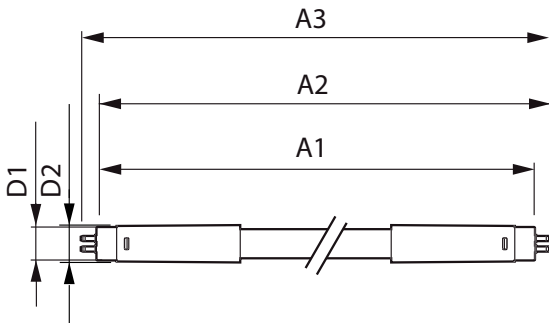

Product data

General Information		Warm Up Time to 60% Light (Nom)	
Cap-Base	G5 [G5]		0.5 s
EU RoHS compliant	Yes	Power Factor (Nom)	0.92
Nominal Lifetime (Nom)	30000 h	Voltage (Nom)	100-240 V
Switching Cycle	50000X	Temperature	
Light Technical		T-Ambient (Max)	45 °C
Color Code	865 [CCT of 6500K]	T-Ambient (Min)	-20 °C
Beam Angle (Nom)	200 °	T-Storage (Max)	65 °C
Luminous Flux (Nom)	2100 lm	T-Storage (Min)	-40 °C
Color Designation	Cool Daylight	T-Case Maximum (Nom)	70 °C
Correlated Color Temperature (Nom)	6500 K	Controls and Dimming	
Luminous Efficacy (rated) (Nom)	131.00 lm/W	Dimmable	No
Color Consistency	<6	Mechanical and Housing	
Color Rendering Index (Nom)	80	Product Length	1200 mm
LLMF At End Of Nominal Lifetime (Nom)	70 %	Approval and Application	
Operating and Electrical		Energy Efficiency Label (EEL)	A++
Input Frequency	50 to 60 Hz	Energy Saving Product	Yes
Power (Nom)	16 W	Approval Marks	CE marking RoHS compliance KEMA Keur certificate
Lamp Current (Max)	179 mA		
Lamp Current (Min)	77 mA		
Starting Time (Nom)	0.5 s		

Essential LEDtube

Energy Consumption kWh/1000 h	16 kWh
Product Data	
Full product code	871869673206900
Order product name	CorePro LEDtube 1200mm 16W865 G5 I APR
EAN/UPC - Product	8718696732069
Order code	929001381108

Numerator - Quantity Per Pack	1
Numerator - Packs per outer box	20
Material Nr. (12NC)	929001381108
Net Weight (Piece)	0.162 kg

Dimensional drawing

TLED 1200mm 100-240V 16-28W 6500K

Product	D1	D2	A1	A2	A3
CorePro LEDtube 1200mm 16W865 G5 I APR	15.8 mm	19 mm	1149 mm	1156.1 mm	1163.2 mm