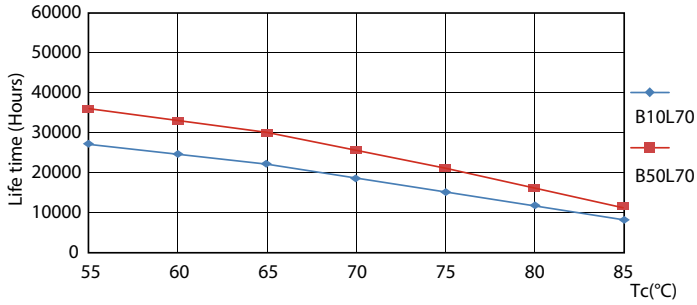

Product data

General Information		Warm Up Time to 60% Light (Nom)	
Cap-Base	G5 [G5]		0.5 s
EU RoHS compliant	Yes	Power Factor (Nom)	0.92
Nominal Lifetime (Nom)	30000 h	Voltage (Nom)	100-240 V
Switching Cycle	50000X	Temperature	
Light Technical		T-Ambient (Max)	45 °C
Color Code	865 [CCT of 6500K]	T-Ambient (Min)	-20 °C
Beam Angle (Nom)	200 °	T-Storage (Max)	65 °C
Luminous Flux (Nom)	2100 lm	T-Storage (Min)	-40 °C
Color Designation	Cool Daylight	T-Case Maximum (Nom)	70 °C
Correlated Color Temperature (Nom)	6500 K	Controls and Dimming	
Luminous Efficacy (rated) (Nom)	131.00 lm/W	Dimmable	No
Color Consistency	<6	Mechanical and Housing	
Color Rendering Index (Nom)	80	Product Length	1200 mm
LLMF At End Of Nominal Lifetime (Nom)	70 %	Approval and Application	
Operating and Electrical		Energy Efficiency Label (EEL)	A++
Input Frequency	50 to 60 Hz	Energy Saving Product	Yes
Power (Nom)	16 W	Approval Marks	CE marking RoHS compliance KEMA Keur certificate
Lamp Current (Max)	179 mA		
Lamp Current (Min)	77 mA		
Starting Time (Nom)	0.5 s		

Photometric data

ESSENTIAL LEDtube 16W G5 865 APR

ESSENTIAL LEDtube 8W G5 865 APR

ESSENTIAL LEDtube 16W G5 840 APR

Essential LEDtube

Lifetime

ESSENTIAL LEDtube 8-16W G5 830-865 APR

ESSENTIAL LEDtube 8-16W G5 830-865 APR